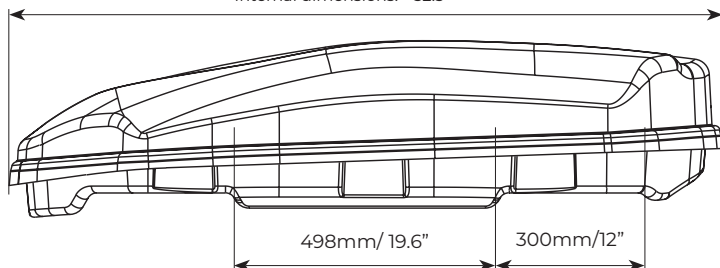

Roof box with a tapered and aerodynamic profile equipped with anti-theft system. Quick and safe fixing system using "U-shaped" supports.

Black

Dark

White

Dimensioni esterne: 1410mm
 External dimensions: 55.5"

Dimensioni interne: 1330mm
 Internal dimensions: 52.3"

Satellite 330 black	Art.000135400000
Satellite 330 white	Art.000137600000
Satellite 330 dark	Art.000137700000
 Peso prodotto Product weight	8kg / 17.6lb
Materiale Material	Abs
 Portata massima Max load	max 50kg/110lb
 Serratura antifurto Anti-theft lock	✓
 Sistema di montaggio alle barre Fixing system to the roof bars	 (LxH) max 60x35mm / 2.3x1.4"
	Optional kit Art.000120100000  T-system X: min 8,5mm/0.4" W: 13/20mm-0.5/0.8"
	 (LxH) max 80x35mm / 3.1x1.4"