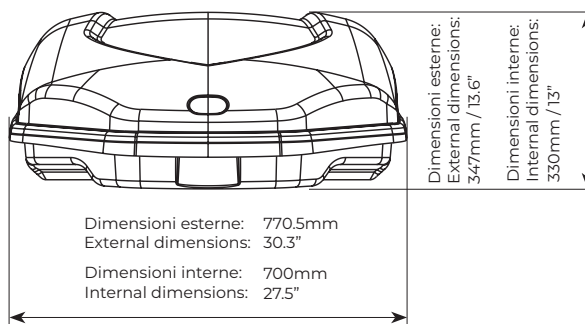

Roof box with a tapered and aerodynamic profile equipped with anti-theft system. Quick and safe fixing system using "U-shaped" supports.

Black

Dark

White

Dimensioni esterne: 1410mm
 External dimensions: 55.5"

Dimensioni interne: 1330mm
 Internal dimensions: 52.3"

Satellite 330 black	Art.000135400000
Satellite 330 white	Art.000137600000
Satellite 330 dark	Art.000137700000
 Peso prodotto Product weight	8kg / 17.6lb
Materiale Material	Abs
 Portata massima Max load	max 50kg/110lb
 Serratura antifurto Anti-theft lock	✓
 Sistema di montaggio alle barre Fixing system to the roof bars	 (LxH) max 60x35mm / 2.3x1.4"
	Optional kit Art.000120100000  T-system X: min 8,5mm/0.4" W: 13/20mm-0.5/0.8"
	 (LxH) max 80x35mm / 3.1x1.4"