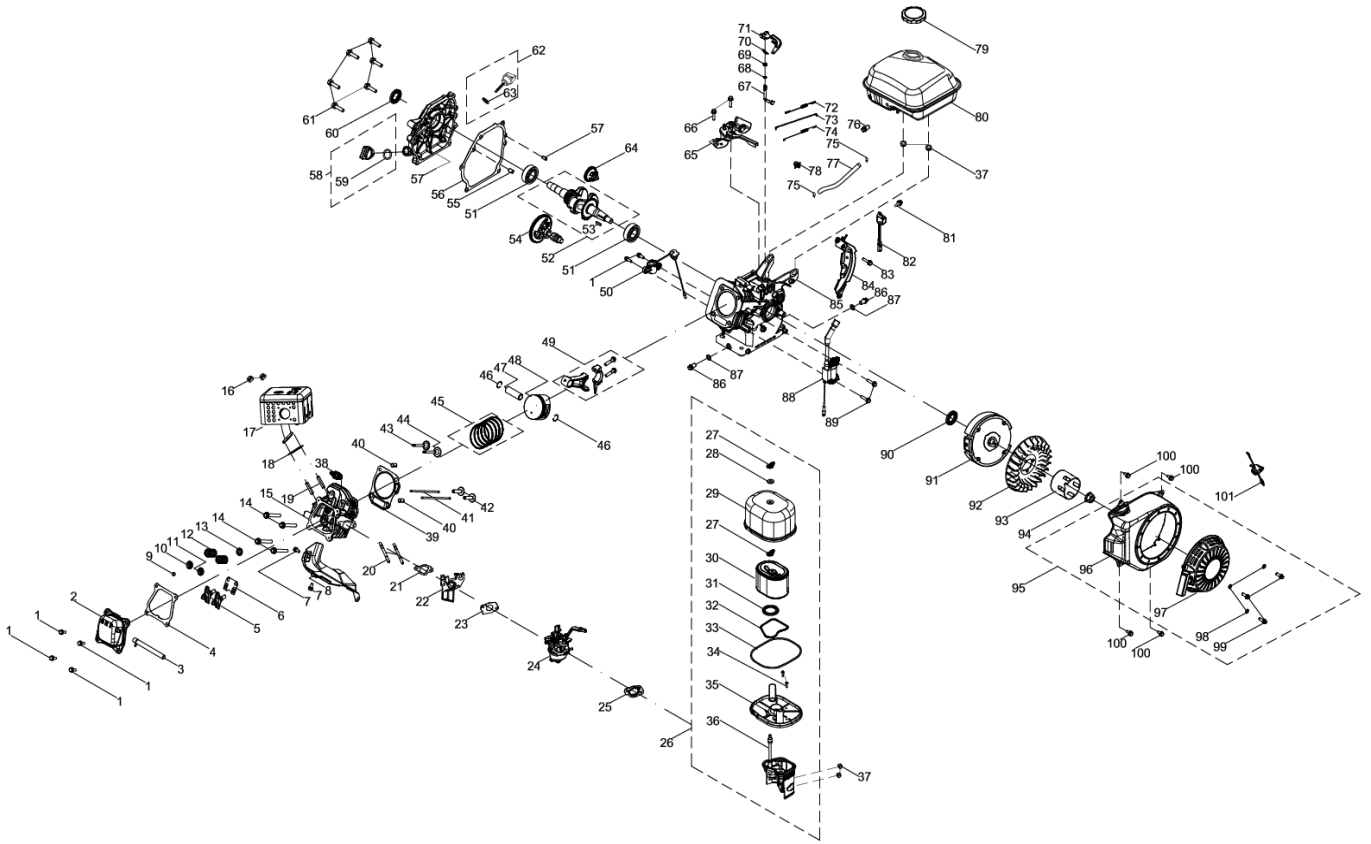

# 168FB ( 1T6GQQ001 ) 零部件爆炸图

168FB(1T6GQQ001)Part Illustrations

1 : 10

168FB PART LIST (168FB零件明细表) 1T6GQQ001

序号No	零部件编码 Part No.	英文名称 Description	数量Quantity
1	100011264-0003	Bolt, M6×16	6
2	100002316	Valve Cover	1
3	100002833	Breather Hose	1
4	100010178	Gasket, Valve Cover	1
5	100004420	Rocker Arm Assembly	2
6	100004469	Rocker Arm Base	1
7	100011260-0005	Bolt, M6×10	2
8	100007083	Shroud	1
9	100004588	Valve Adjust Cap, Exhaust	1
10	100004585	Valve Spring Seat	1
11	100004580	Valve Spring Seat	1
12	100004564	Valve Spring	2
13	100004600	Intake Valve Seal	1
14	100002462-0001	Bolt, M8×60	4
15	100002382	Cylinder Head	1
16	100011422-0004	Nut, M8	2