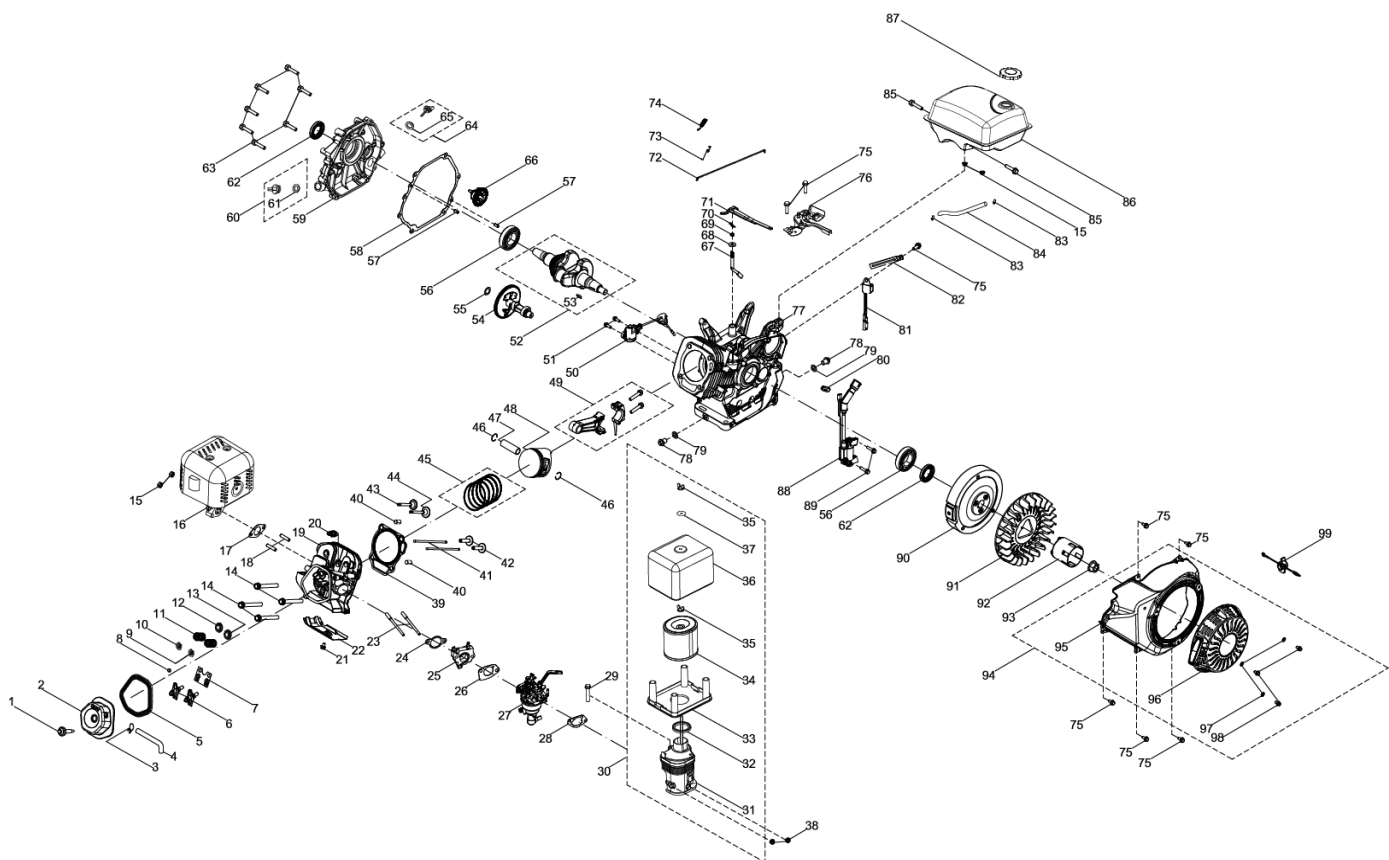

# 177F (1T6GQQ003) 零部件爆炸图

177F(1T6GQQ003)Part Illustrations

177F PART LIST (177F零件明细表) 1T6GQQ003

序号No.	零部件编码 Part No.	英文名称 Description	数量Quantity
1	100031627-0001	Stud, M6×61	1
2	100002321	Valve Cover	1
3	100005150	Clamp	1
4	100002859	Breather Hose	1
5	100010183	Gasket, Valve Cover	1
6	100004426	Rocker Arm Assembly	2
7	100004474	Rocker Arm Base	1
8	100004589	Valve Adjust Cap, Exhaust	1
9	100004586	Valve Spring Seat	1
10	100004584	Valve Spring Seat	1
11	100004569	Valve Spring	2