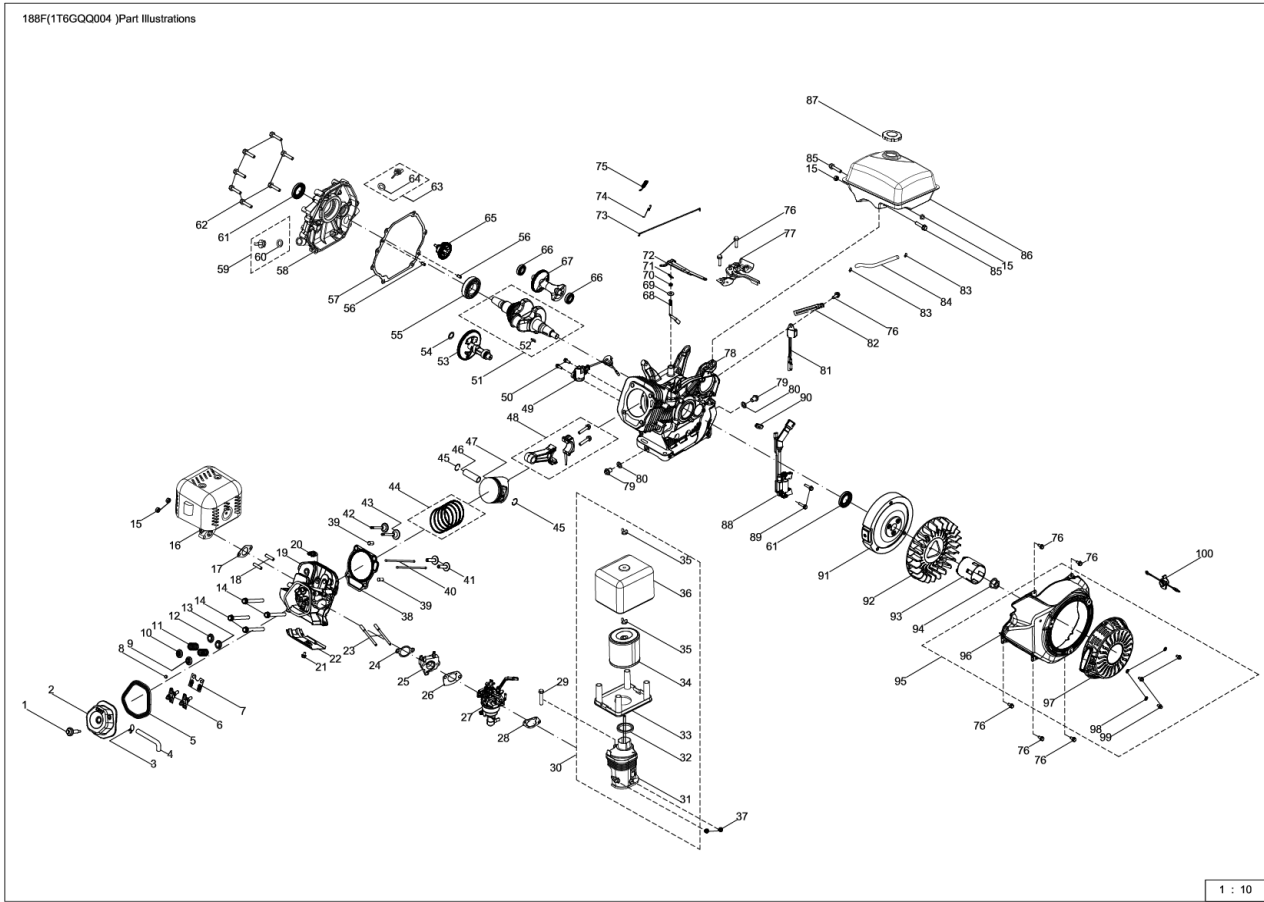

188F (1T6GQQ004) 零部件爆炸图

188F PART LIST (188F零件明细表) 1T6GQQ004

序号No.	零部件编码 Part No.	英文名称 Description	数量Quantity
1	100031627-0001	Stud, M6×61	1
2	100002321	Valve Cover	1
3	100005150	Clamp	1
4	100002859	Breather Hose	1
5	100010184	Gasket, Valve Cover	1
6	100004426	Rocker Arm Assembly	2
7	100004474	Rocker Arm Base	1
8	100004589	Valve Adjust Cap, Exhaust	1
9	100004586	Valve Spring Seat	1
10	100004584	Valve Spring Seat	1
11	100004569	Valve Spring	2
12	100004575	Valve Spring Seat	1
13	100004602	Intake Valve Seal	1
14	100002470	Bolt, M10×1.25×87	4