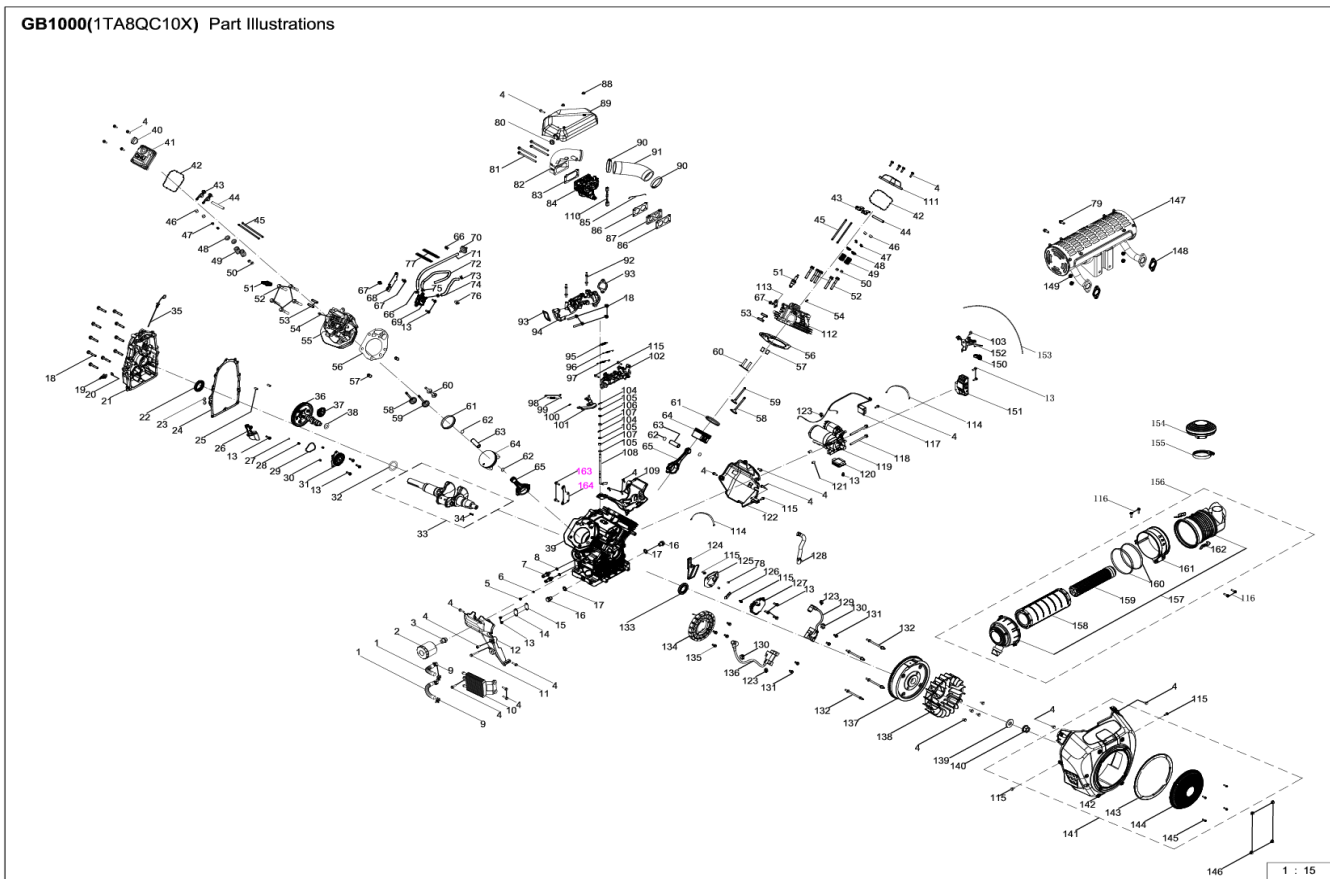

GB1000(1TA8QC10X) Part Illustrations

SPARE PARTS LIST

ITEM	PART CODE	PART NAME	QTY	UNIT
1	100078391	Fuel Hose $\phi 9.5 \times \phi 17.4 \times 136$	2	PCS
2	100004087-0001	Oil Filter	1	PCS
3	100004048	Connection Pipe	1	PCS
4	100011267-0003	Bolt, M6 $\times$ 22	28	PCS
5	100011248-0003	Bolt, M5 $\times$ 10	1	PCS
6	100010498	Washer, $\phi 5.3 \times 1 \times \phi 10$	1	PCS
7	100053223	Fuel Tube Joint	2	PCS
8	100053642	Washer, $\phi 10.5 \times 2 \times \phi 18$	2	PCS
9	100053326	Clamp	4	PCS
10	100078367	Oil Radiator	1	PCS
11	100011274-0002	Bolt, M6 $\times$ 45	1	PCS
12	100078402-0001	Cylinder Head Baffle	1	PCS
13	100011265-0003	Bolt, M6 $\times$ 18	14	PCS
14	100078397	Oil Duct Cover Plate	1	PCS
15	100077312	Gasket	1	PCS
16	100010278	Drain Bolt	2	PCS
17	100010474	Washer, $\phi 14 \times 1.5 \times \phi 22$	2	PCS
18	100011556-0002	Bolt, M8 $\times$ 50	14	PCS
19	100096779	Oil Pressure Sensor	1	PCS
20	100063438	Washer, $\phi 10.5 \times 1.5 \times \phi 18$	1	PCS
21	100078383	Crankcase Cover	1	PCS
22	100078422	Oil Seal, $\phi 42 \times \phi 60 \times 7$	1	PCS