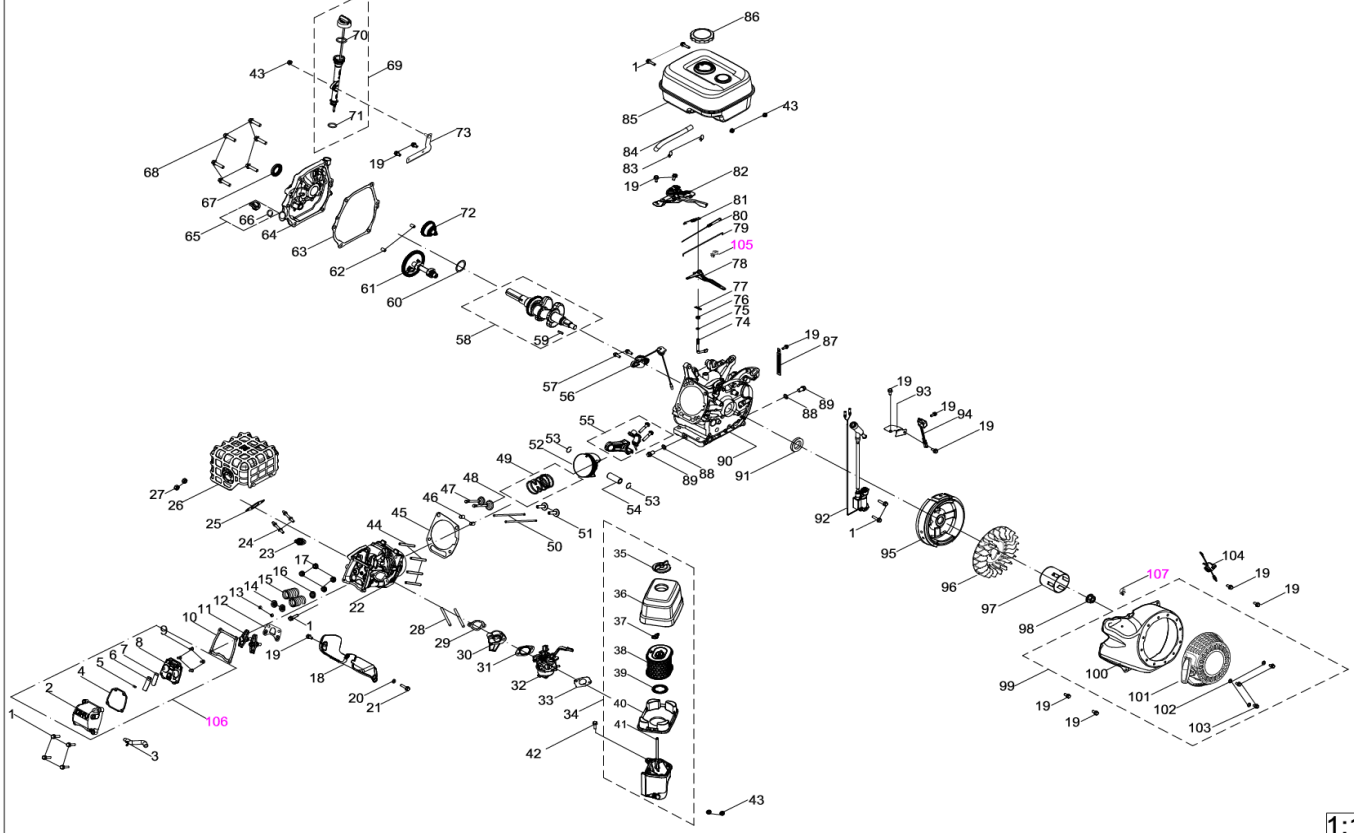

GB270(1TZZQG270) Part Illustrations

1:10

SPARE PARTS LIST

ITEM	PART CODE	PART NAME	QTY	UNIT
1	100011268-0003	Bolt, M6x25	9	PCS
2	100060504	Valve Cover	1	PCS
3	100066031	Breather Hose	1	PCS
4	100060664	Gasket, Cylinder Cover	1	PCS
5	100031867	Rivet, φ3×4	2	PCS
6	100002361	Breather Plate	1	PCS
7	100030397	Breather Valve	1	PCS
8	100061408	Inner Cover, Valve Cover	1	PCS
9	100010969-0001	Screw, M5x12	4	PCS
10	100060508	Gasket, Valve Cover	1	PCS
11	100057985	Rocker Arm Assembly	2	PCS
12	100072275	Rocker Arm Base	1	PCS
13	100073840	Valve Locker	4	PCS
14	100073758	Valve Spring Seat	2	PCS
15	100057903	Valve Spring	2	PCS
16	100004599	Intake Valve Seal	1	PCS
17	100011464-0003	Nut, M8	4	PCS
18	100057895	Shroud	1	PCS
19	100011261-0004	Bolt, M6x12	13	PCS
20	100010431-0001	Washer, φ6×1×φ18	1	PCS
21	100011262-0003	Bolt, M6x14	1	PCS