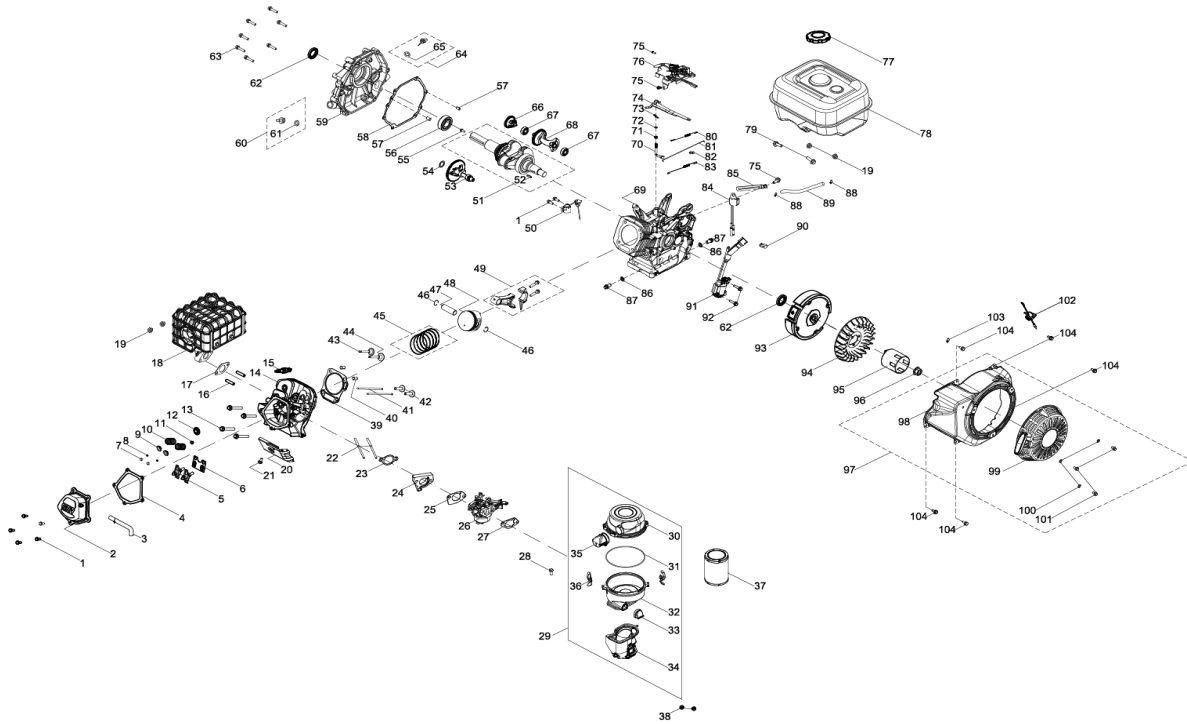

GB420(1TZZQJ006) Part Illustrations

1:10

SPARE PARTS LIST

ITEM	PART CODE	PART NAME	QTY	UNIT
1	100011264-0008	Bolt, M6x16	7	PCS
2	100002338-0002	Valve Cover	1	PCS
3	100096706-0001	Breather Hose	1	PCS
4	100055922	Gasket, Valve Cover	1	PCS
5	100082430	Rocker Arm Assembly	2	PCS
6	100004474	Rocker Arm Base	1	PCS
7	100004589	Valve Adjust Cap, Exhaust	2	PCS
8	100004576	Valve Locker	4	PCS
9	100004516	Valve Spring Seat	2	PCS
10	100067633	Valve Spring	2	PCS
11	100004602	Intake Valve Seal	1	PCS
12	100004575	Valve Spring Seat	1	PCS
13	100002470-0001	Bolt, M10x1.25x87	4	PCS
14	100081134	Cylinder Head	1	PCS
15	100009378	Spark Plug	1	PCS
16	100010392	Stud, M8x48.5	2	PCS
17	100006937	Gasket, Muffler	1	PCS
18	100082802	Muffler	1	PCS
19	100011453-0006	Nut, M8	2	PCS
20	100007097-0001	Shroud	1	PCS
21	100011260-0007	Bolt, M6x10	1	PCS
22	100090872-0001	Stud, M6-8x130	2	PCS
23	100076230	Gasket, Carburetor Insulator	1	PCS