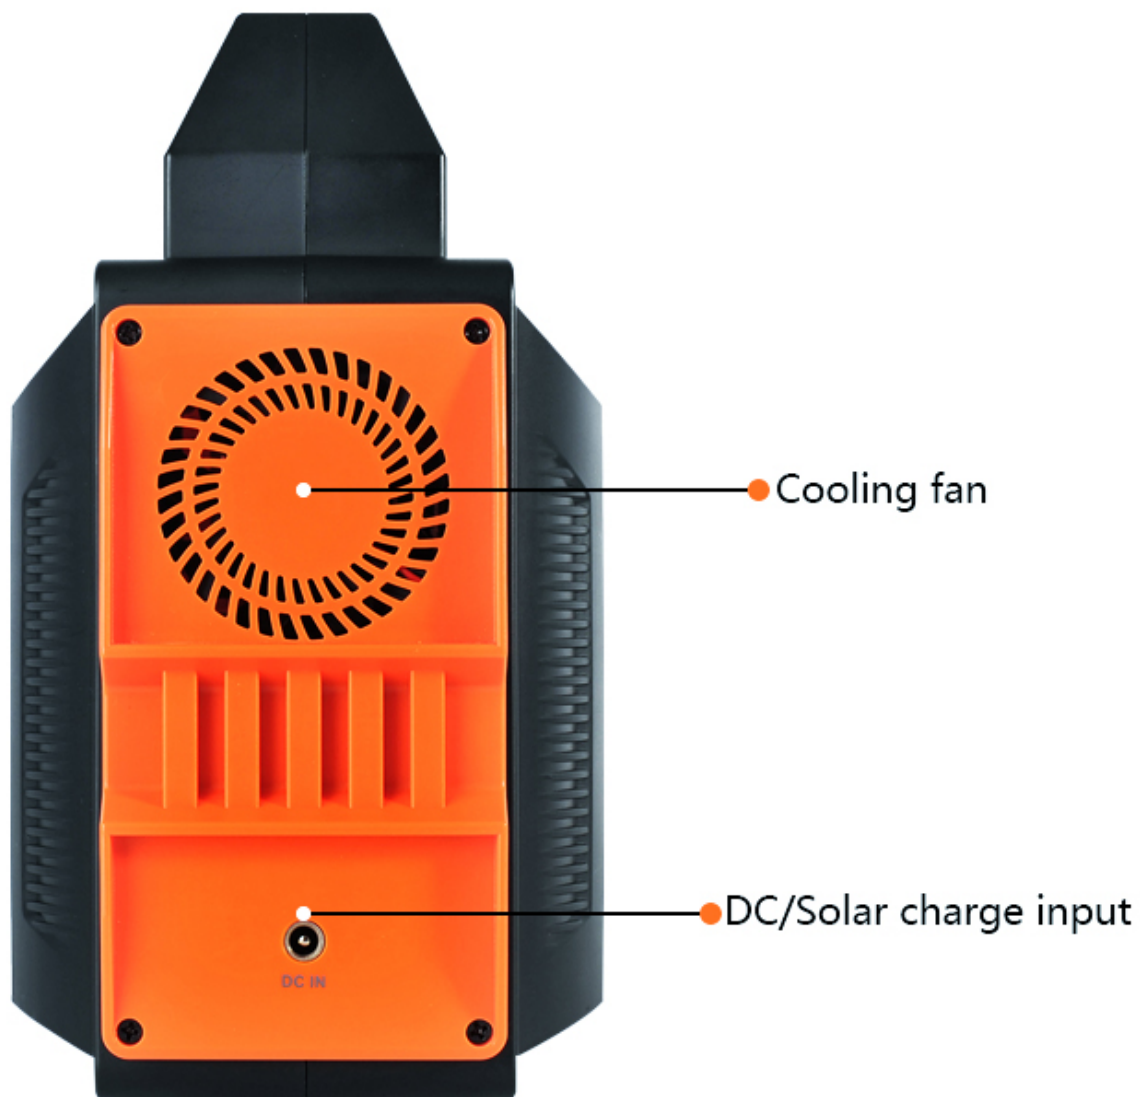

Over discharge
protection

Overcharge
protection

Product Description

Standard Accessories: Adapter*1 (19V 3A)、Manual*1

Packing: Color Box

Product size:L255*W230*H140mm

G301 G.W.: 3.2kg

PREVIOUS : G500--500W Solar Power Station