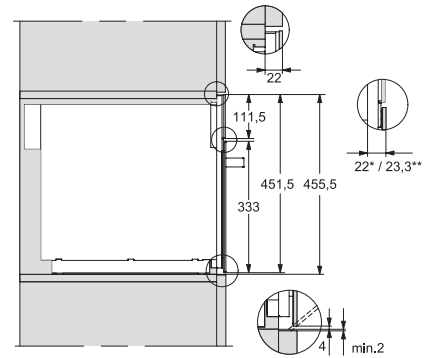

M 7240 TC

Cuptor cu microunde incorporabil
un design care completează perfect comenzile din partea superioară.

M7140TC, M724x, installation drawings

M7140TC, M724xTC, installation drawing

M7140TC, M724xTC, installation drawing