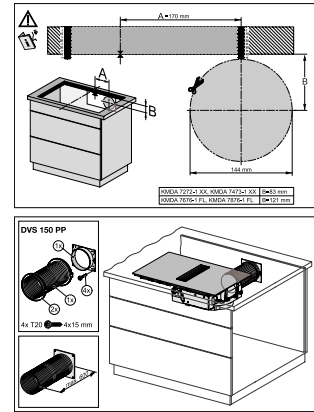

KMDA7272-1FL/FR, KMDA7473-1FL/FR, KMDA7272FL/FR, KMDA7473FL/FR – surface installation, drilling template

KMDA 7473-1 FL Silence

Plită cu inducție cu sistem integrat de evacuare a vaporilor cu motor Silence și 4 zone de gătit individuale

KMDA7272-1FL, KMDA7473-1FL, KMDA7272FL, KMDA7473FL – flush installation, drilling template, Installation depth 21 cm

KMDA7272-1FL/FR, KMDA7473-1FL/FR, KMDA7272FL/FR, KMDA7473FL/FR – surface installation, 21 cm, drilling template

Installation plan DVS150PP