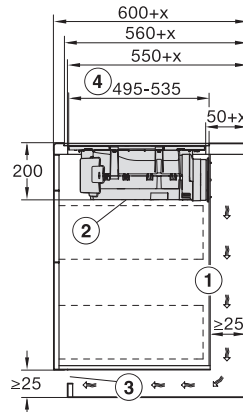

KMDA7272-1FL, KMDA7473-1FL, KMDA7272FL, KMDA7473FL – Side view flush, Plug&Play

KMDA7272-1FL, KMDA7473-1FL, KMDA7272FL, KMDA7473FL – Side view lying on top, Plug&Play

KMDA7272-1FL, KMDA7473-1FL, KMDA7272FL, KMDA7473FL – Side view flush+X, Plug&Play