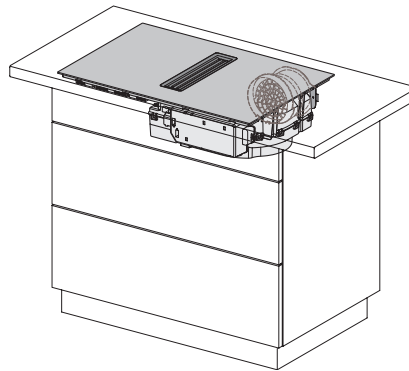

KMDA7272-1FL/FR, KMDA7473-1FL/FR, KMDA7272FL/FR, KMDA7473FL/FR, Plug&Play