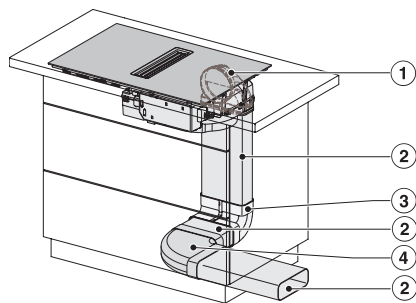

KMDA7272-1FL, KMDA7473-1FL, KMDA7272FL, KMDA7473FL – Side view lying on top+X, Plug&Play

KMDA 7473-1 FL Silence

Plită cu inducție cu sistem integrat de evacuare a vaporilor cu motor Silence și 4 zone de gătit individuale

KMDA7272-1FL, KMDA7473-1FL, KMDA7272FL, KMDA7473FL – Side view flush+X

KMDA7272-1FL, KMDA7473-1FL, KMDA7272FL, KMDA7473FL – Side view flush

KMDA7272-1FL, KMDA7473-1FL, KMDA7272FL, KMDA7473FL – Side view lying on top

KMDA7272-1FL, KMDA7473-1FL, KMDA7272FL, KMDA7473FL – Side view lying on top+X

KMDA7272-1FL/FR, KMDA7473-1FL/FR, KMDA7272FL/FR, KMDA7473FL/FR – Installation variant 1 Basis

KMDA7272-1FL/FR, KMDA7473-1FL/FR, KMDA7272FL/FR, KMDA7473FL/FR – Installation variant 2 Basis