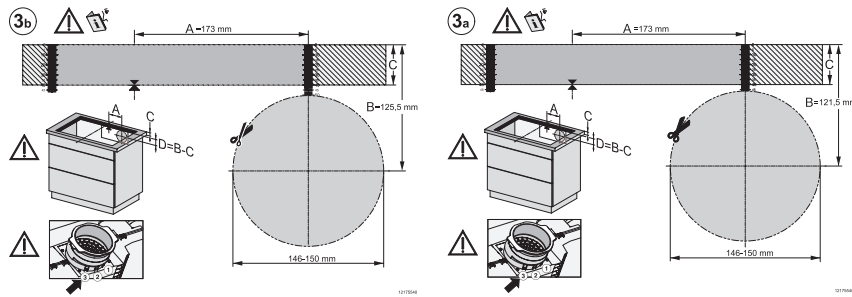

KMDA7272-1FL/FR, KMDA7473-1FL/FR, KMDA7272FL/FR, KMDA7473FL/FR – Installation variant 12 Exhaust air

KMDA7272-1FL, KMDA7473-1FL, KMDA7272FL, KMDA7473FL – flush installation, drilling template, Installation depth 20 cm

KMDA 7473-1 FL Silence

Plită cu inducție cu sistem integrat de evacuare a vaporilor cu motor Silence și 4 zone de gătit individuale

KMDA7272-1FL, KMDA7473-1FL, KMDA7272FL, KMDA7473FL – flush installation, drilling template, Installation depth 21 cm

KMDA7272-1FL/FR, KMDA7473-1FL/FR, KMDA7272FL/FR, KMDA7473FL/FR – surface installation, 21 cm, drilling template

Installation plan DVS150PP