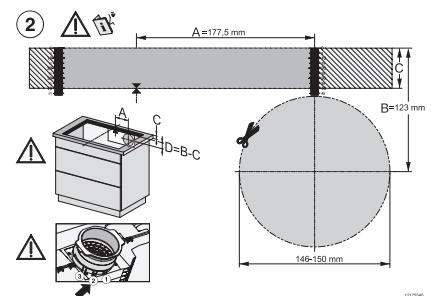

KMDA7272-1FL/FR, KMDA7473-1FL/FR, KMDA7272FL/FR, KMDA7473FL/FR – Installation variant 12 Exhaust air

KMDA7272-1FL, KMDA7473-1FL, KMDA7272FL, KMDA7473FL – flush installation, drilling template, Installation depth 20 cm