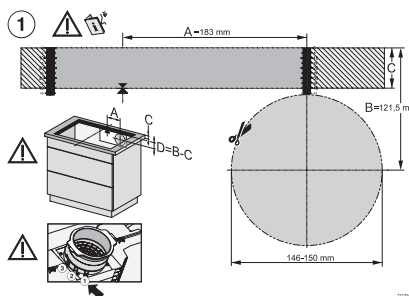

KMDA7272-1FL/FR, KMDA7473-1FL/FR, KMDA7272FL/FR, KMDA7473FL/FR – Installation variant 12 Exhaust air

KMDA7272-1FL, KMDA7473-1FL, KMDA7272FL, KMDA7473FL – flush installation, drilling template, Installation depth 20 cm