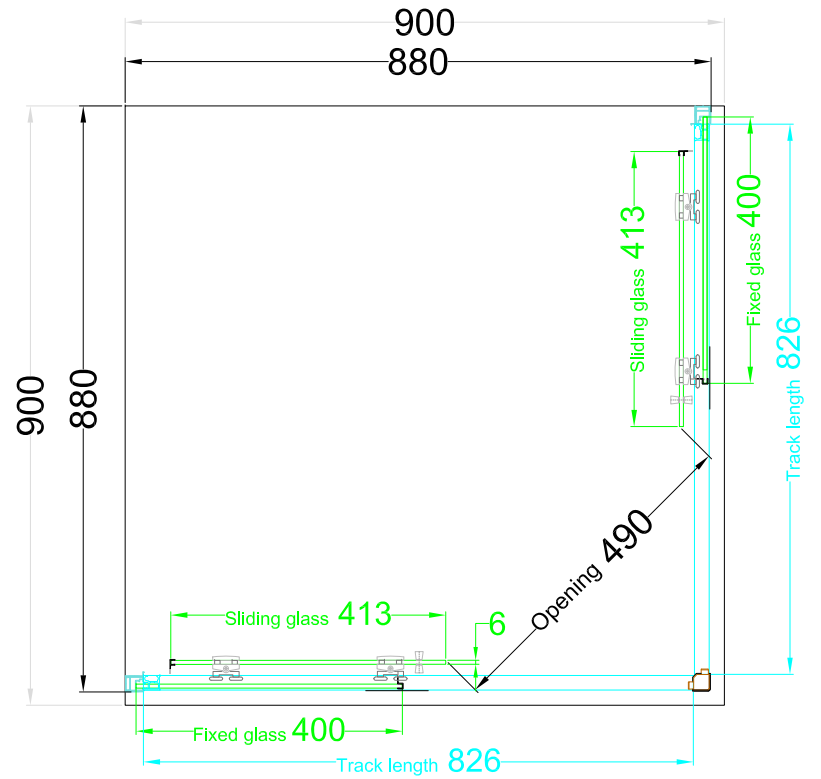

MODEL: SL-422C6A(C26)
SIZE(mm):900x900x2000

Dimensional Drawing