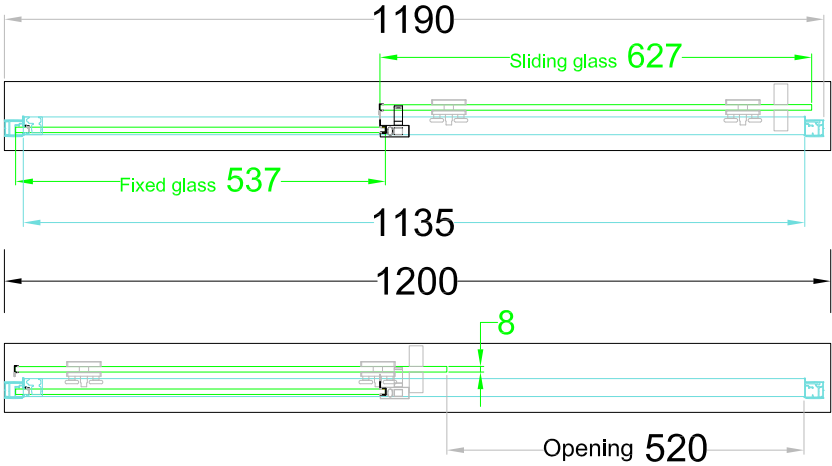

MODEL: SPF-211C8H(C26)

SIZE(mm):1200x2000

Dimensional Drawing