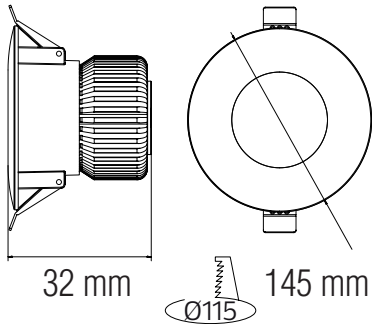

LED DOWNLIGHT

Product&Family Code:

016 048 0020

ALEXA-20

WHITE

BLACK

Technical Drawing

Photometric Diagram

Technical Data

Voltage (V)	200-265V
Product Wattage (W)	20
Equivalence with incandescent lamp	160
Colour Render Index (Ra)	>Ra70
Colour Temperature (K)	3000K / 4200K / 7000K
Materials	Aluminium Die Casting Body
Protection Class	II
Dimmable	No
EEL	-
Warm-up time up to 60 % of the full light output	Instant Full Light
Luminous Flux (lm)	1500
Luminous Efficacy (lm/W)	75
Rated Life (hrs) ⌚	70.000
IP Rating	20
Power Factor	>0.5
Beam Angle	120°
Starting Time	<0.2s
Number of ON-OFF cycling	x35.000