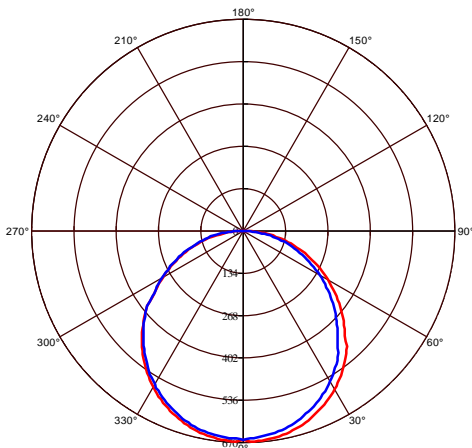

LED DOWNLIGHT

Product&Family Code:

016 048 0020

ALEXA-20

WHITE

BLACK

Technical Drawing

Photometric Diagram

Technical Data

Voltage (V)	200-265V
Product Wattage (W)	20
Equivalence with incandescent lamp	160
Colour Render Index (Ra)	>Ra70
Colour Temperature (K)	3000K / 4200K / 7000K
Materials	Aluminium Die Casting Body
Protection Class	II
Dimmable	No
EEL	-
Warm-up time up to 60 % of the full light output	Instant Full Light
Luminous Flux (lm)	1500
Luminous Efficacy (lm/W)	75
Rated Life (hrs) ⌚	70.000
IP Rating	20
Power Factor	>0.5
Beam Angle	120°
Starting Time	<0.2s
Number of ON-OFF cycling	x35.000