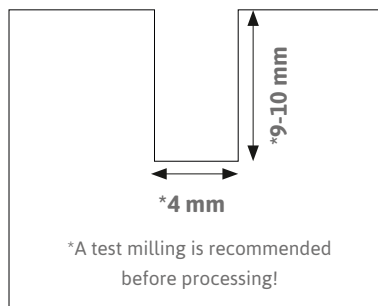

SL-FLEX48-8W27-20MA

Flexline 4x8 mm with 8 Watt LED Stripe 2700K

PRODUCT FEATURES

- » Silicone profile 4 x 8 mm with SIRO MONO LED 8 Watt/m
- » The product contains an energy class G light source
- » Product can be cut anywhere (FreeCut)
- » controllable and dimmable with SIRO MONO receiver
- » Product is ready to plug in and can be combined with SL-FLEX48-DB500S (500 mm connection cable) SL-FLEX48-DB2000S (2000 mm connecting cable) can be connected.
- » 20 meter roll
- » Suitable for installation in furniture carcasses
- » Groove width: 4 mm, Groove depth: 9 - 10 mm - A test groove is recommended before processing!

TECHNICAL DRAWING

TECHNICAL DATA LED

- » Voltage: 24V AC
- » Consumption: 8 Watt/m
- » Nominal luminous flux: 280 Lumen/m
- » Light color: 2700K (extra warm white)
- » CRI: 80

Dimensions of silicone profile

- » Length: 20.000 mm
- » Width: 4 mm
- » Height: 8 mm

MILLING

min. Radius 2 mm

Connection
SL-FLEX48-DB500S-V5
SL-FLEX48-DB2000S-V5

The contact points of the connection cable must be plugged on the back of the Flexline.