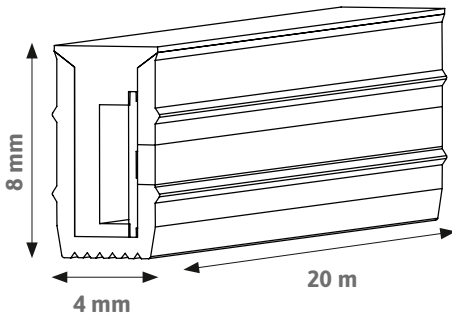

SL-FLEX48-8W27-20MA

Flexline 4x8 mm with 8 Watt LED Stripe 2700K

PRODUCT FEATURES

- » Silicone profile 4 x 8 mm with SIRO MONO LED 8 Watt/m
- » The product contains an energy class G light source
- » Product can be cut anywhere (FreeCut)
- » controllable and dimmable with SIRO MONO receiver
- » Product is ready to plug in and can be combined with SL-FLEX48-DB500S (500 mm connection cable) SL-FLEX48-DB2000S (2000 mm connecting cable) can be connected.
- » 20 meter roll
- » Suitable for installation in furniture carcasses
- » Groove width: 4 mm, Groove depth: 9 - 10 mm - A test groove is recommended before processing!

TECHNICAL DRAWING

TECHNICAL DATA LED

- » Voltage: 24V AC
- » Consumption: 8 Watt/m
- » Nominal luminous flux: 280 Lumen/m
- » Light color: 2700K (extra warm white)
- » CRI: 80

Dimensions of silicone profile

- » Length: 20.000 mm
- » Width: 4 mm
- » Height: 8 mm

MILLING

min. Radius 2 mm

Connection
SL-FLEX48-DB500S-V5
SL-FLEX48-DB2000S-V5

The contact points of the connection cable must be plugged on the back of the Flexline.