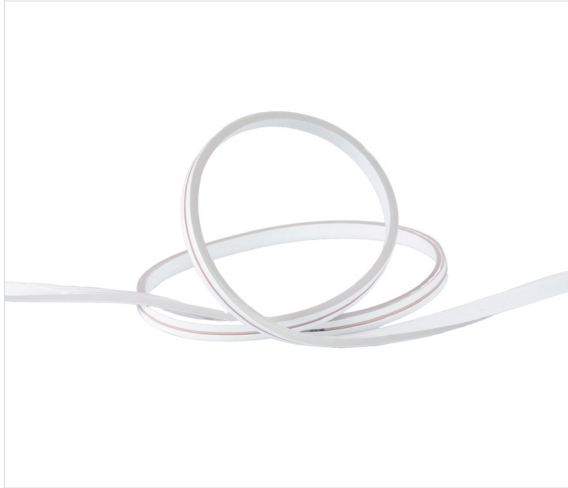

SL-FLEX48-8W27-20MA

Flexline 4x8 mm with 8 Watt LED Stripe 2700K

PRODUCT FEATURES

- » Silicone profile 4 x 8 mm with SIRO MONO LED 8 Watt/m
- » The product contains an energy class G light source
- » Product can be cut anywhere (FreeCut)
- » controllable and dimmable with SIRO MONO receiver
- » Product is ready to plug in and can be combined with SL-FLEX48-DB500S (500 mm connection cable) SL-FLEX48-DB2000S (2000 mm connecting cable) can be connected.
- » 20 meter roll
- » Suitable for installation in furniture carcasses
- » Groove width: 4 mm, Groove depth: 9 - 10 mm - A test groove is recommended before processing!

TECHNICAL DRAWING

TECHNICAL DATA LED

- » Voltage: 24V AC
- » Consumption: 8 Watt/m
- » Nominal luminous flux: 280 Lumen/m
- » Light color: 2700K (extra warm white)
- » CRI: 80

Dimensions of silicone profile

- » Length: 20.000 mm
- » Width: 4 mm
- » Height: 8 mm

MILLING

min. Radius 2 mm

Connection
SL-FLEX48-DB500S-V5
SL-FLEX48-DB2000S-V5

The contact points of the connection cable must be plugged on the back of the Flexline.