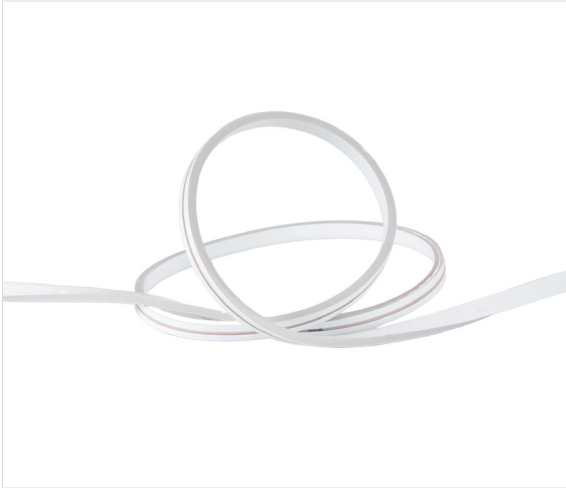

SL-FLEX48-8W30-20MA

Flexline 4x8 mm with 8 Watt LED Stripe 3000K

PRODUCT FEATURES

- » Silicone profile 4 x 8 mm with SIRO MONO LED 8 Watt/m
- » The product contains an energy class G light source
- » Product can be cut anywhere (FreeCut)
- » controllable and dimmable with SIRO MONO receiver
- » Product is ready to plug in and can be combined with SL-FLEX48-DB500S (500 mm connection cable) SL-FLEX48-DB2000S (2000 mm connecting cable) can be connected.
- » 20 meter roll
- » Suitable for installation in furniture carcasses
- » Groove width: 4 mm, Groove depth: 9 - 10 mm - A test groove is recommended before processing!

TECHNICAL DRAWING

TECHNICAL DATA LED

- » Voltage: 24V AC
- » Consumption: 8 Watt/m
- » Nominal luminous flux: 290 Lumen/m
- » Light color: 3000K (warm white)
- » CRI: 80

Dimensions of silicone profile

- » Length: 20.000 mm
- » Width: 4 mm
- » Height: 8 mm

MILLING

min. Radius 2 mm

Connection
SL-FLEX48-DB500S-V5
SL-FLEX48-DB2000S-V5

The contact points of the connection cable must be plugged on the back of the Flexline.

Product Information