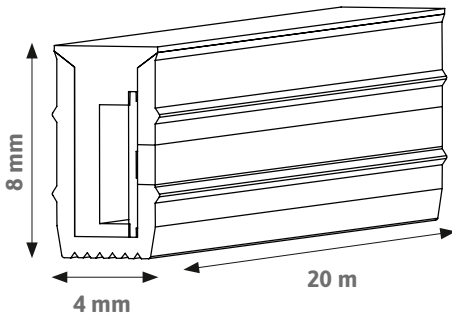

SL-FLEX48-8W30-20MA

Flexline 4x8 mm with 8 Watt LED Stripe 3000K

PRODUCT FEATURES

- » Silicone profile 4 x 8 mm with SIRO MONO LED 8 Watt/m
- » The product contains an energy class G light source
- » Product can be cut anywhere (FreeCut)
- » controllable and dimmable with SIRO MONO receiver
- » Product is ready to plug in and can be combined with SL-FLEX48-DB500S (500 mm connection cable) SL-FLEX48-DB2000S (2000 mm connecting cable) can be connected.
- » 20 meter roll
- » Suitable for installation in furniture carcasses
- » Groove width: 4 mm, Groove depth: 9 - 10 mm - A test groove is recommended before processing!

TECHNICAL DRAWING

TECHNICAL DATA LED

- » Voltage: 24V AC
- » Consumption: 8 Watt/m
- » Nominal luminous flux: 290 Lumen/m
- » Light color: 3000K (warm white)
- » CRI: 80

Dimensions of silicone profile

- » Length: 20.000 mm
- » Width: 4 mm
- » Height: 8 mm

MILLING

min. Radius 2 mm

Connection
SL-FLEX48-DB500S-V5
SL-FLEX48-DB2000S-V5

The contact points of the connection cable must be plugged on the back of the Flexline.

Product Information