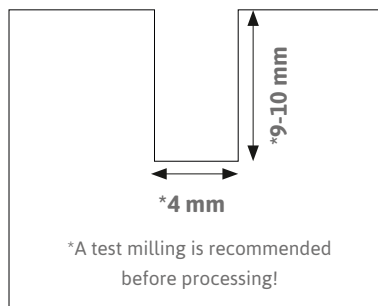

SL-FLEX48-8W30-20MA

Flexline 4x8 mm with 8 Watt LED Stripe 3000K

PRODUCT FEATURES

- » Silicone profile 4 x 8 mm with SIRO MONO LED 8 Watt/m
- » The product contains an energy class G light source
- » Product can be cut anywhere (FreeCut)
- » controllable and dimmable with SIRO MONO receiver
- » Product is ready to plug in and can be combined with SL-FLEX48-DB500S (500 mm connection cable) SL-FLEX48-DB2000S (2000 mm connecting cable) can be connected.
- » 20 meter roll
- » Suitable for installation in furniture carcasses
- » Groove width: 4 mm, Groove depth: 9 - 10 mm - A test groove is recommended before processing!

TECHNICAL DRAWING

TECHNICAL DATA LED

- » Voltage: 24V AC
- » Consumption: 8 Watt/m
- » Nominal luminous flux: 290 Lumen/m
- » Light color: 3000K (warm white)
- » CRI: 80

Dimensions of silicone profile

- » Length: 20.000 mm
- » Width: 4 mm
- » Height: 8 mm

MILLING

min. Radius 2 mm

Connection
SL-FLEX48-DB500S-V5
SL-FLEX48-DB2000S-V5

The contact points of the connection cable must be plugged on the back of the Flexline.

Product Information