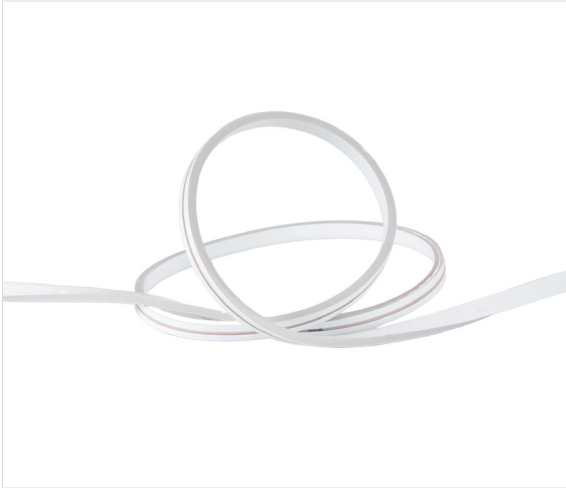

SL-FLEX48-8W40-20MA

Flexline 4x8 mm with 8 Watt LED Stripe 4000K

PRODUCT FEATURES

- » Silicone profile 4 x 8 mm with SIRO MONO LED 8 Watt/m
- » The product contains an energy class G light source
- » Product can be cut anywhere (FreeCut)
- » controllable and dimmable with SIRO MONO receiver
- » Product is ready to plug in and can be combined with SL-FLEX48-DB500S (500 mm connection cable) SL-FLEX48-DB2000S (2000 mm connecting cable) can be connected.
- » 20 meter roll
- » Suitable for installation in furniture carcasses
- » Groove width: 4 mm, Groove depth: 9 - 10 mm - A test groove is recommended before processing!

TECHNICAL DRAWING

TECHNICAL DATA LED

- » Voltage: 24V AC
- » Consumption: 8 Watt/m
- » Nominal luminous flux: 310 Lumen/m
- » Light color: 4000K (neutral white)
- » CRI: 80

Dimensions of silicone profile

- » Length: 20.000 mm
- » Width: 4 mm
- » Height: 8 mm

MILLING

min. Radius 2 mm

Connection
SL-FLEX48-DB500S-V5
SL-FLEX48-DB2000S-V5

The contact points of the connection cable must be plugged on the back of the Flexline.