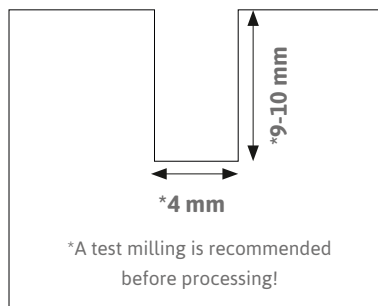

SL-FLEX48-8W40-20MA

Flexline 4x8 mm with 8 Watt LED Stripe 4000K

PRODUCT FEATURES

- » Silicone profile 4 x 8 mm with SIRO MONO LED 8 Watt/m
- » The product contains an energy class G light source
- » Product can be cut anywhere (FreeCut)
- » controllable and dimmable with SIRO MONO receiver
- » Product is ready to plug in and can be combined with SL-FLEX48-DB500S (500 mm connection cable) SL-FLEX48-DB2000S (2000 mm connecting cable) can be connected.
- » 20 meter roll
- » Suitable for installation in furniture carcasses
- » Groove width: 4 mm, Groove depth: 9 - 10 mm - A test groove is recommended before processing!

TECHNICAL DRAWING

TECHNICAL DATA LED

- » Voltage: 24V AC
- » Consumption: 8 Watt/m
- » Nominal luminous flux: 310 Lumen/m
- » Light color: 4000K (neutral white)
- » CRI: 80

Dimensions of silicone profile

- » Length: 20.000 mm
- » Width: 4 mm
- » Height: 8 mm

MILLING

min. Radius 2 mm

Connection
SL-FLEX48-DB500S-V5
SL-FLEX48-DB2000S-V5

The contact points of the connection cable must be plugged on the back of the Flexline.