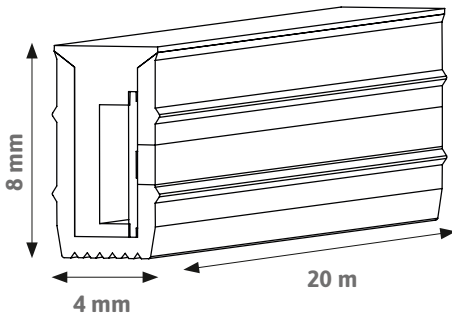

SL-FLEX48-8W40-20MA

Flexline 4x8 mm with 8 Watt LED Stripe 4000K

PRODUCT FEATURES

- » Silicone profile 4 x 8 mm with SIRO MONO LED 8 Watt/m
- » The product contains an energy class G light source
- » Product can be cut anywhere (FreeCut)
- » controllable and dimmable with SIRO MONO receiver
- » Product is ready to plug in and can be combined with SL-FLEX48-DB500S (500 mm connection cable) SL-FLEX48-DB2000S (2000 mm connecting cable) can be connected.
- » 20 meter roll
- » Suitable for installation in furniture carcasses
- » Groove width: 4 mm, Groove depth: 9 - 10 mm - A test groove is recommended before processing!

TECHNICAL DRAWING

TECHNICAL DATA LED

- » Voltage: 24V AC
- » Consumption: 8 Watt/m
- » Nominal luminous flux: 310 Lumen/m
- » Light color: 4000K (neutral white)
- » CRI: 80

Dimensions of silicone profile

- » Length: 20.000 mm
- » Width: 4 mm
- » Height: 8 mm

MILLING

min. Radius 2 mm

Connection
SL-FLEX48-DB500S-V5
SL-FLEX48-DB2000S-V5

The contact points of the connection cable must be plugged on the back of the Flexline.