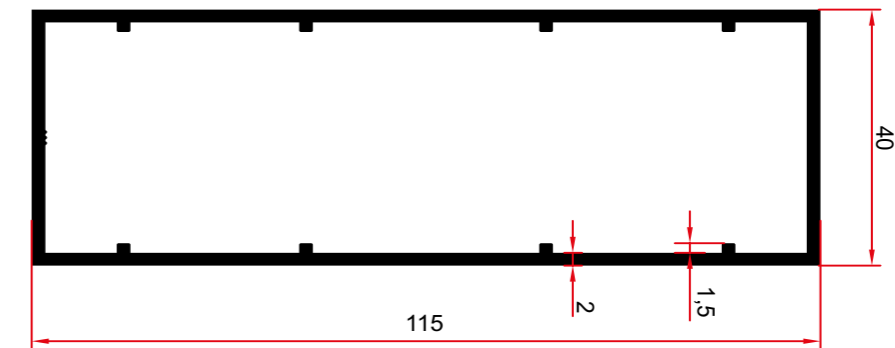

PLASTIC PREST

ADVANCED MATERIALS

AWNING PERGOLA GARDEN SYSTEMS PROFILES

AWNING PERGOLA GARDEN SYSTEMS PROFILES

2361 6,450 Kg/m

2364 0,749 Kg/m

2363 2,651 Kg/m

2362 1,199 Kg/m

2369 2,321 Kg/m

2370 2,675 Kg/m

2365 1,702 Kg/m

AWNING PERGOLA GARDEN SYSTEMS PROFILES

AWNING PERGOLA GARDEN SYSTEMS PROFILES

AWNING PERGOLA GARDEN SYSTEMS PROFILES