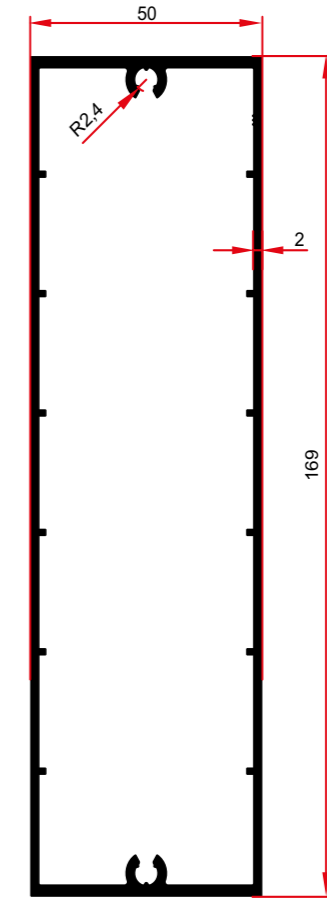

PLASTIC PREST

ADVANCED MATERIALS

AWNING PERGOLA GARDEN SYSTEMS PROFILES

AWNING PERGOLA GARDEN SYSTEMS PROFILES

2361 6,450 Kg/m

2364 0,749 Kg/m

2363 2,651 Kg/m

2362 1,199 Kg/m

2369 2,321 Kg/m

2370 2,675 Kg/m

2365 1,702 Kg/m

AWNING PERGOLA GARDEN SYSTEMS PROFILES

AWNING PERGOLA GARDEN SYSTEMS PROFILES

AWNING PERGOLA GARDEN SYSTEMS PROFILES