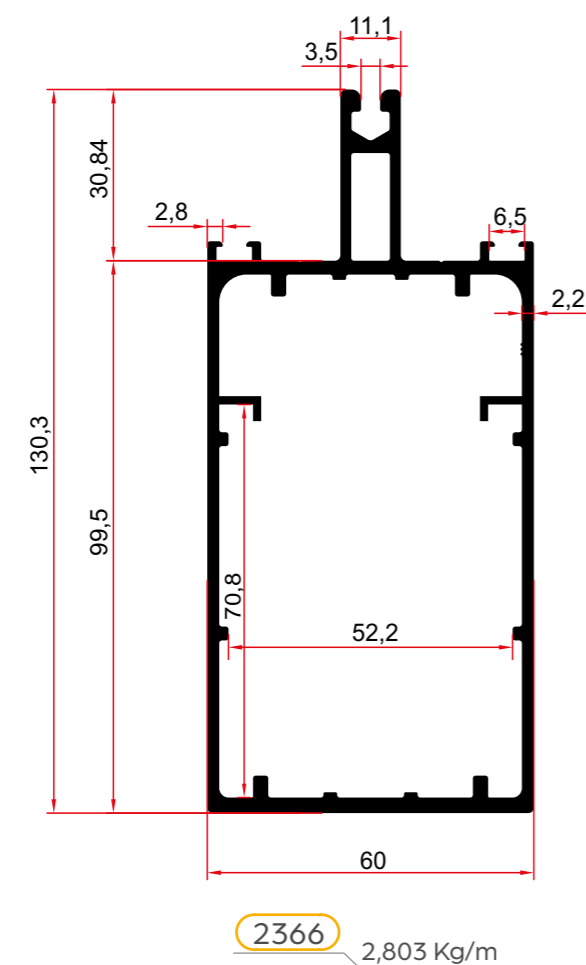

2369 2,321 Kg/m

2370 2,675 Kg/m

2365 1,702 Kg/m

AWNING PERGOLA GARDEN SYSTEMS PROFILES

AWNING PERGOLA GARDEN SYSTEMS PROFILES

AWNING PERGOLA GARDEN SYSTEMS PROFILES