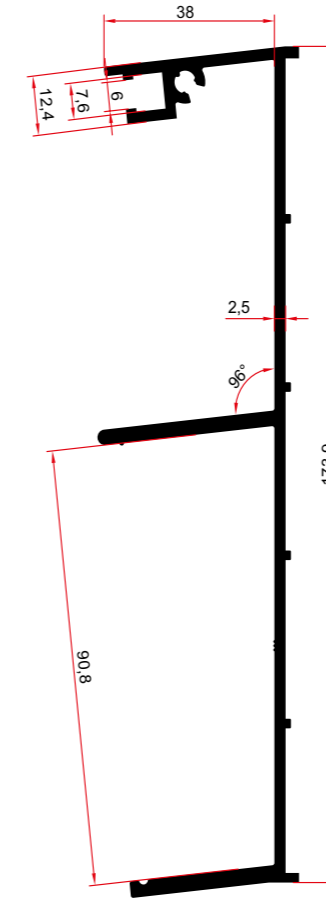

PLASTIC PREST

ADVANCED MATERIALS

AWNING PERGOLA GARDEN SYSTEMS PROFILES

AWNING PERGOLA GARDEN SYSTEMS PROFILES

2361 6,450 Kg/m

2364 0,749 Kg/m

2363 2,651 Kg/m

2362 1,199 Kg/m

2369 2,321 Kg/m

2370 2,675 Kg/m

2365 1,702 Kg/m

AWNING PERGOLA GARDEN SYSTEMS PROFILES

AWNING PERGOLA GARDEN SYSTEMS PROFILES

AWNING PERGOLA GARDEN SYSTEMS PROFILES