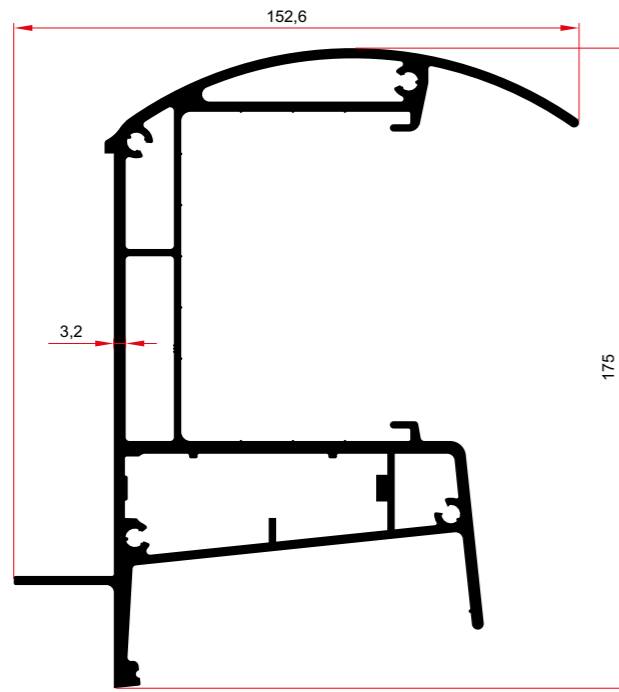

PLASTIC PREST

ADVANCED MATERIALS

AWNING PERGOLA GARDEN SYSTEMS PROFILES

AWNING PERGOLA GARDEN SYSTEMS PROFILES

2361 6,450 Kg/m

2364 0,749 Kg/m

2363 2,651 Kg/m

2362 1,199 Kg/m

2369 2,321 Kg/m

2370 2,675 Kg/m

2365 1,702 Kg/m

AWNING PERGOLA GARDEN SYSTEMS PROFILES

AWNING PERGOLA GARDEN SYSTEMS PROFILES

AWNING PERGOLA GARDEN SYSTEMS PROFILES