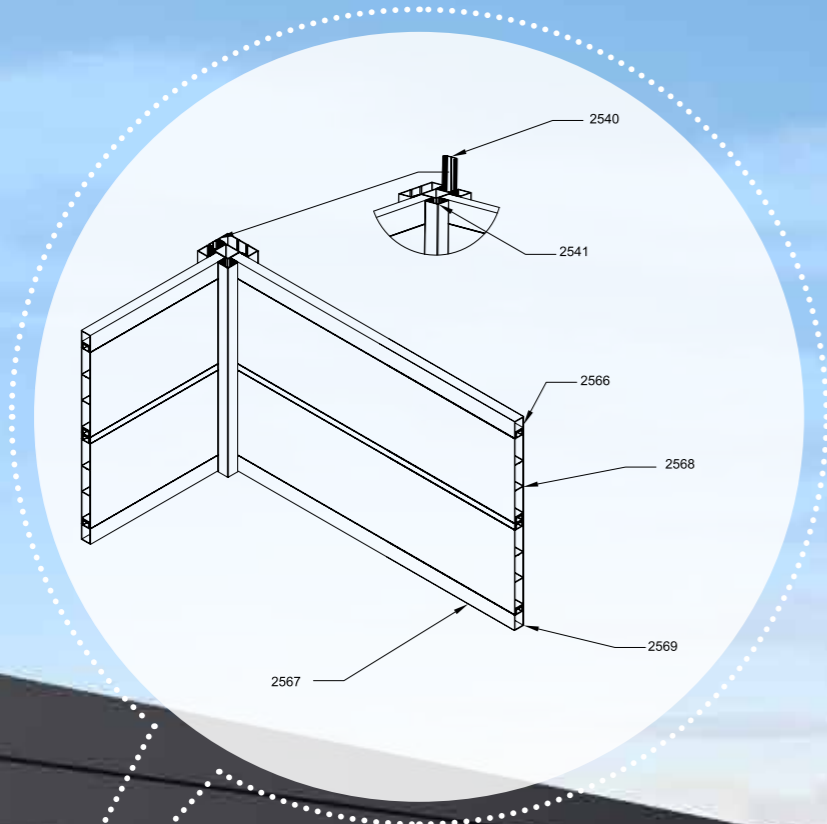

PLASTIC PREST

ADVANCED MATERIALS

AWNING PERGOLA GARDEN SYSTEMS PROFILES

AWNING PERGOLA GARDEN SYSTEMS PROFILES

2361 6,450 Kg/m

2364 0,749 Kg/m

2363 2,651 Kg/m

2362 1,199 Kg/m

2369 2,321 Kg/m

2370 2,675 Kg/m

2365 1,702 Kg/m

AWNING PERGOLA GARDEN SYSTEMS PROFILES

AWNING PERGOLA GARDEN SYSTEMS PROFILES

AWNING PERGOLA GARDEN SYSTEMS PROFILES