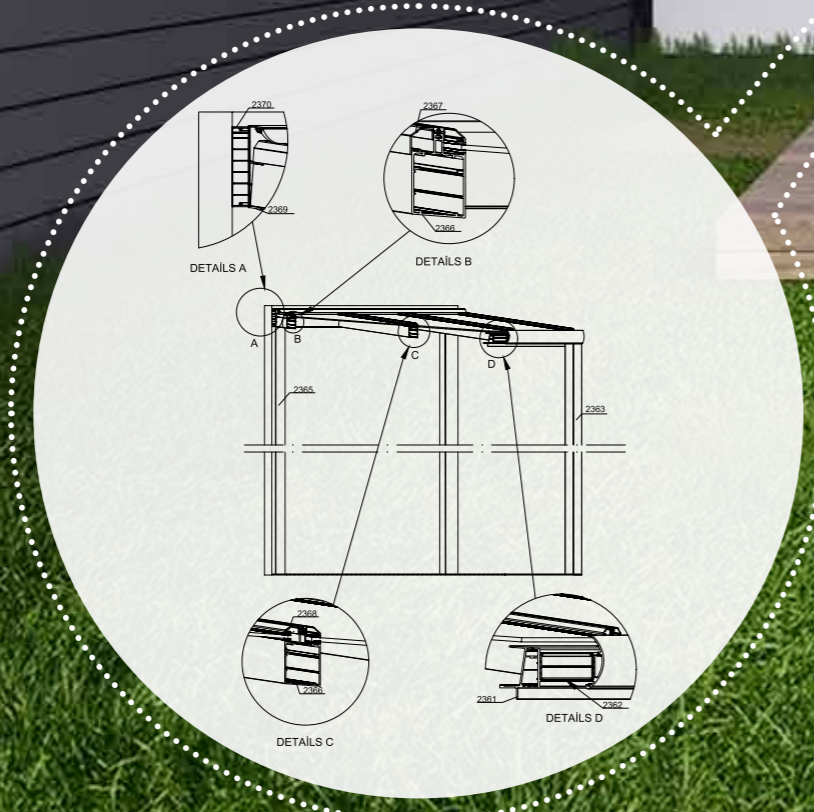

PLASTIC PREST

ADVANCED MATERIALS

AWNING PERGOLA GARDEN SYSTEMS PROFILES

AWNING PERGOLA GARDEN SYSTEMS PROFILES

2361 6,450 Kg/m

2364 0,749 Kg/m

2363 2,651 Kg/m

2362 1,199 Kg/m

2369 2,321 Kg/m

2370 2,675 Kg/m

2365 1,702 Kg/m

AWNING PERGOLA GARDEN SYSTEMS PROFILES

AWNING PERGOLA GARDEN SYSTEMS PROFILES

AWNING PERGOLA GARDEN SYSTEMS PROFILES