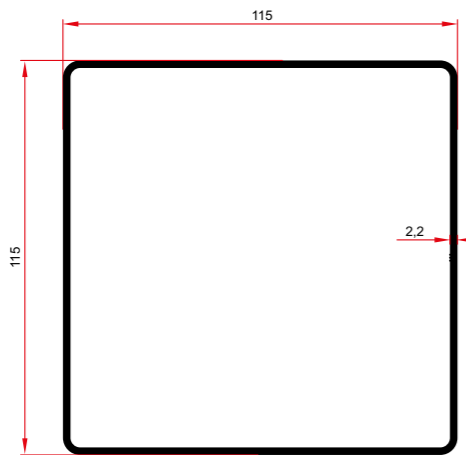

PLASTIC PREST

ADVANCED MATERIALS

AWNING PERGOLA GARDEN SYSTEMS PROFILES

AWNING PERGOLA GARDEN SYSTEMS PROFILES

2361 6,450 Kg/m

2364 0,749 Kg/m

2363 2,651 Kg/m

2362 1,199 Kg/m

2369 2,321 Kg/m

2370 2,675 Kg/m

2365 1,702 Kg/m

AWNING PERGOLA GARDEN SYSTEMS PROFILES

AWNING PERGOLA GARDEN SYSTEMS PROFILES

AWNING PERGOLA GARDEN SYSTEMS PROFILES