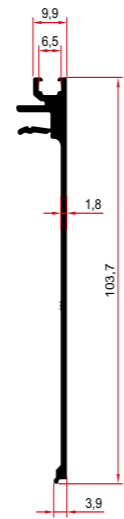

PLASTIC PREST

ADVANCED MATERIALS

AWNING PERGOLA GARDEN SYSTEMS PROFILES

AWNING PERGOLA GARDEN SYSTEMS PROFILES

2361 6,450 Kg/m

2364 0,749 Kg/m

2363 2,651 Kg/m

2362 1,199 Kg/m

2369 2,321 Kg/m

2370 2,675 Kg/m

2365 1,702 Kg/m

AWNING PERGOLA GARDEN SYSTEMS PROFILES

AWNING PERGOLA GARDEN SYSTEMS PROFILES

AWNING PERGOLA GARDEN SYSTEMS PROFILES