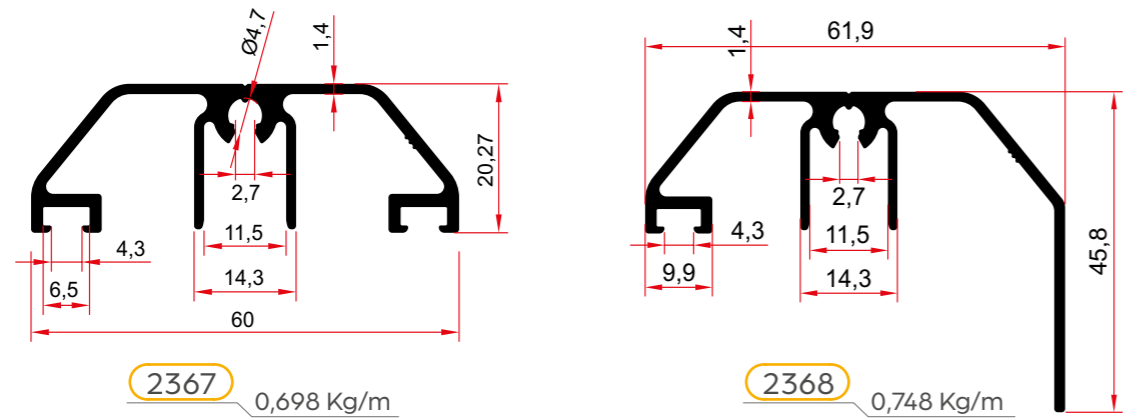

2369 2,321 Kg/m

2370 2,675 Kg/m

2365 1,702 Kg/m

AWNING PERGOLA GARDEN SYSTEMS PROFILES

AWNING PERGOLA GARDEN SYSTEMS PROFILES

AWNING PERGOLA GARDEN SYSTEMS PROFILES