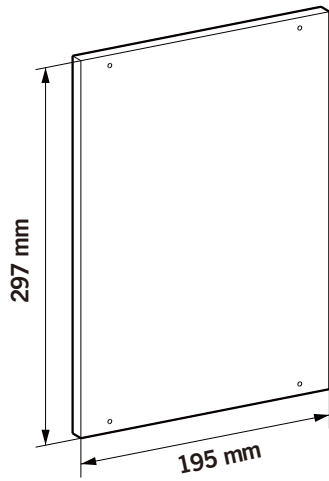

SONGMICS®

KCS021 | Storage Shelf
Aufbewahrungsregal

A1 × 2

A2 × 4

B1 × 2

B2 × 4

C × 16

M6 × 10 mm

D × 1

× 4

For Expandable

SONGMICS®

HELPING YOU LIVE YOUR EASIEST LIFE.

2023.02.08-V3