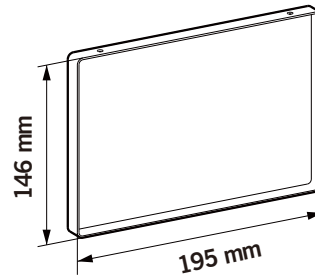

SONGMICS®

KCS021 | Storage Shelf
Aufbewahrungsregal

A1 × 2

A2 × 4

B1 × 2

B2 × 4

C × 16

M6 × 10 mm

D × 1

× 4

For Expandable

SONGMICS®

HELPING YOU LIVE YOUR EASIEST LIFE.

2023.02.08-V3