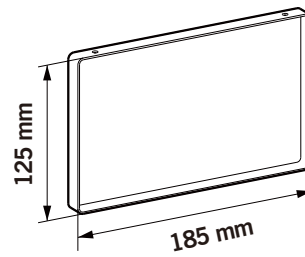

SONGMICS®

KCS021 | Storage Shelf
Aufbewahrungsregal

A1 × 2

A2 × 4

B1 × 2

B2 × 4

C × 16

M6 × 10 mm

D × 1

× 4

For Expandable

SONGMICS®

HELPING YOU LIVE YOUR EASIEST LIFE.

2023.02.08-V3