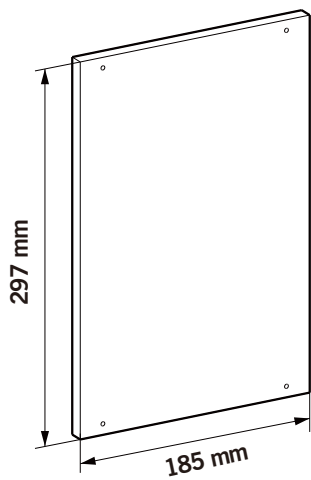

SONGMICS®

KCS021 | Storage Shelf
Aufbewahrungsregal

A1 × 2

A2 × 4

B1 × 2

B2 × 4

C × 16

M6 × 10 mm

D × 1

× 4

For Expandable

SONGMICS®

HELPING YOU LIVE YOUR EASIEST LIFE.

2023.02.08-V3