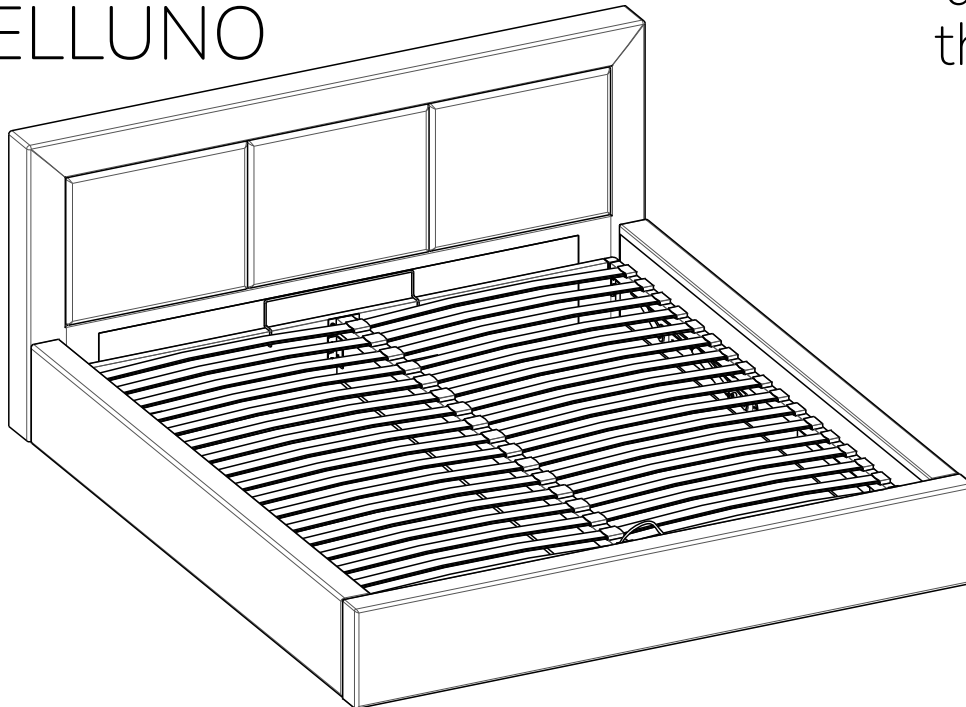

eltap[®]

ROSANO BELLUNO

ROSANO

scan QR code

complete
instruction for
assembling
the furniture

BELLUNO

10" + 13"

45min