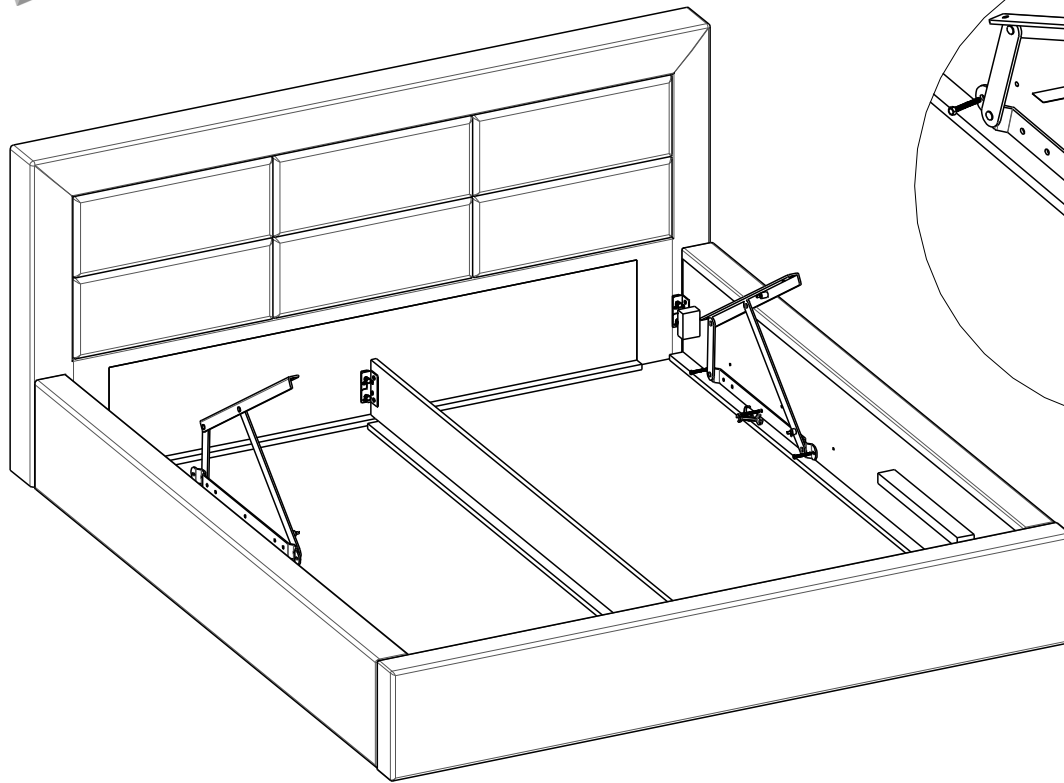

eltap[®]

ROSANO BELLUNO

ROSANO

scan QR code

complete
instruction for
assembling
the furniture

BELLUNO

10" + 13"

45min