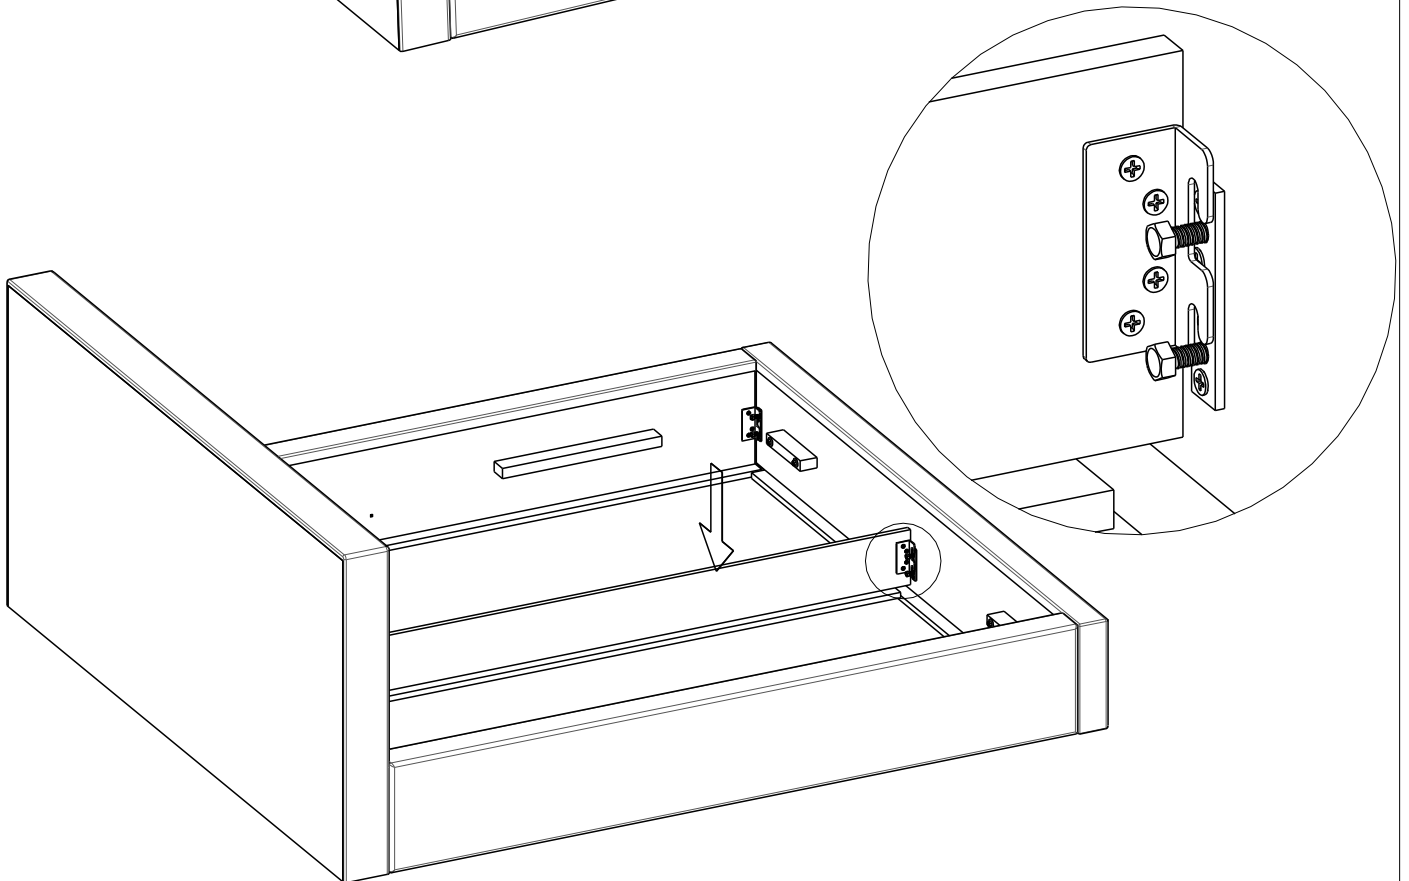

eltap[®]

ROSANO BELLUNO

ROSANO

scan QR code

complete
instruction for
assembling
the furniture

BELLUNO

10" + 13"

45min