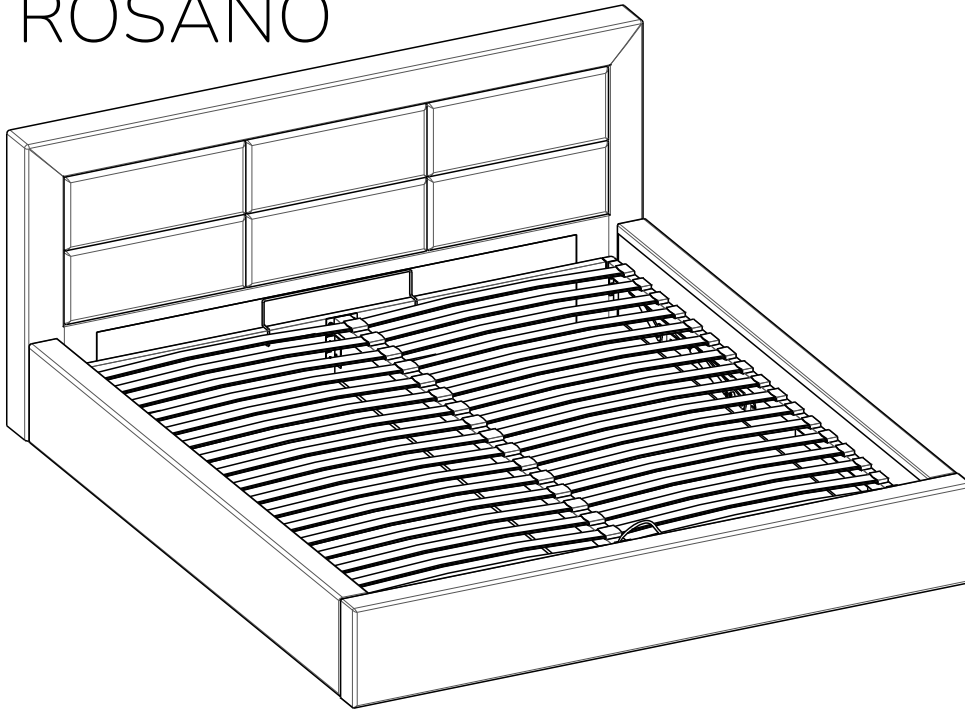

eltap[®]

ROSANO BELLUNO

ROSANO

scan QR code

complete
instruction for
assembling
the furniture

BELLUNO

10" + 13"

45min