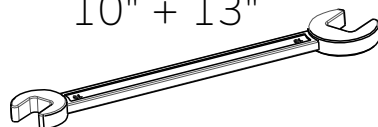

eltap[®]

ROSANO BELLUNO

ROSANO

scan QR code

complete
instruction for
assembling
the furniture

BELLUNO

10" + 13"

45min