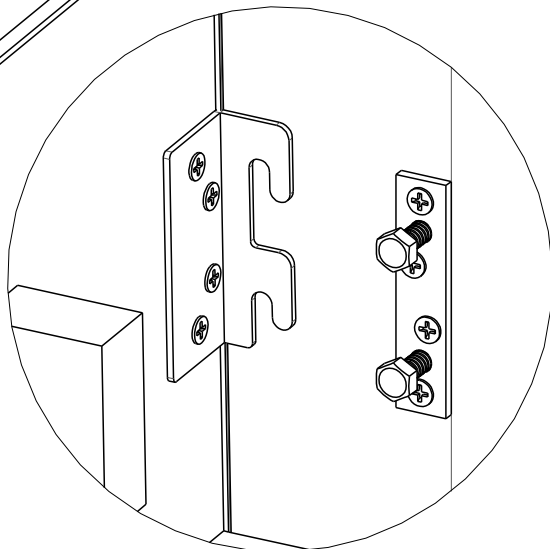

eltap[®]

ROSANO BELLUNO

ROSANO

scan QR code

complete
instruction for
assembling
the furniture

BELLUNO

10" + 13"

45min