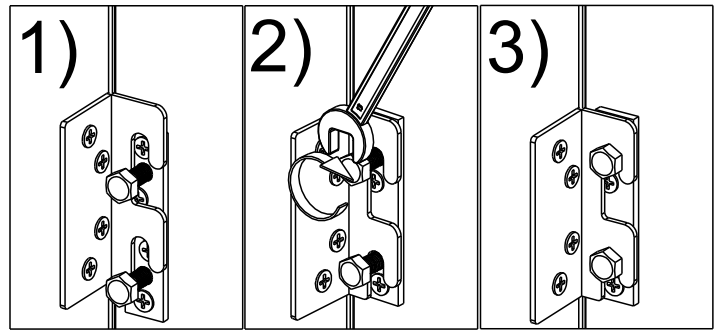

eltap[®]

ROSANO BELLUNO

ROSANO

scan QR code

complete
instruction for
assembling
the furniture

BELLUNO

10" + 13"

45min