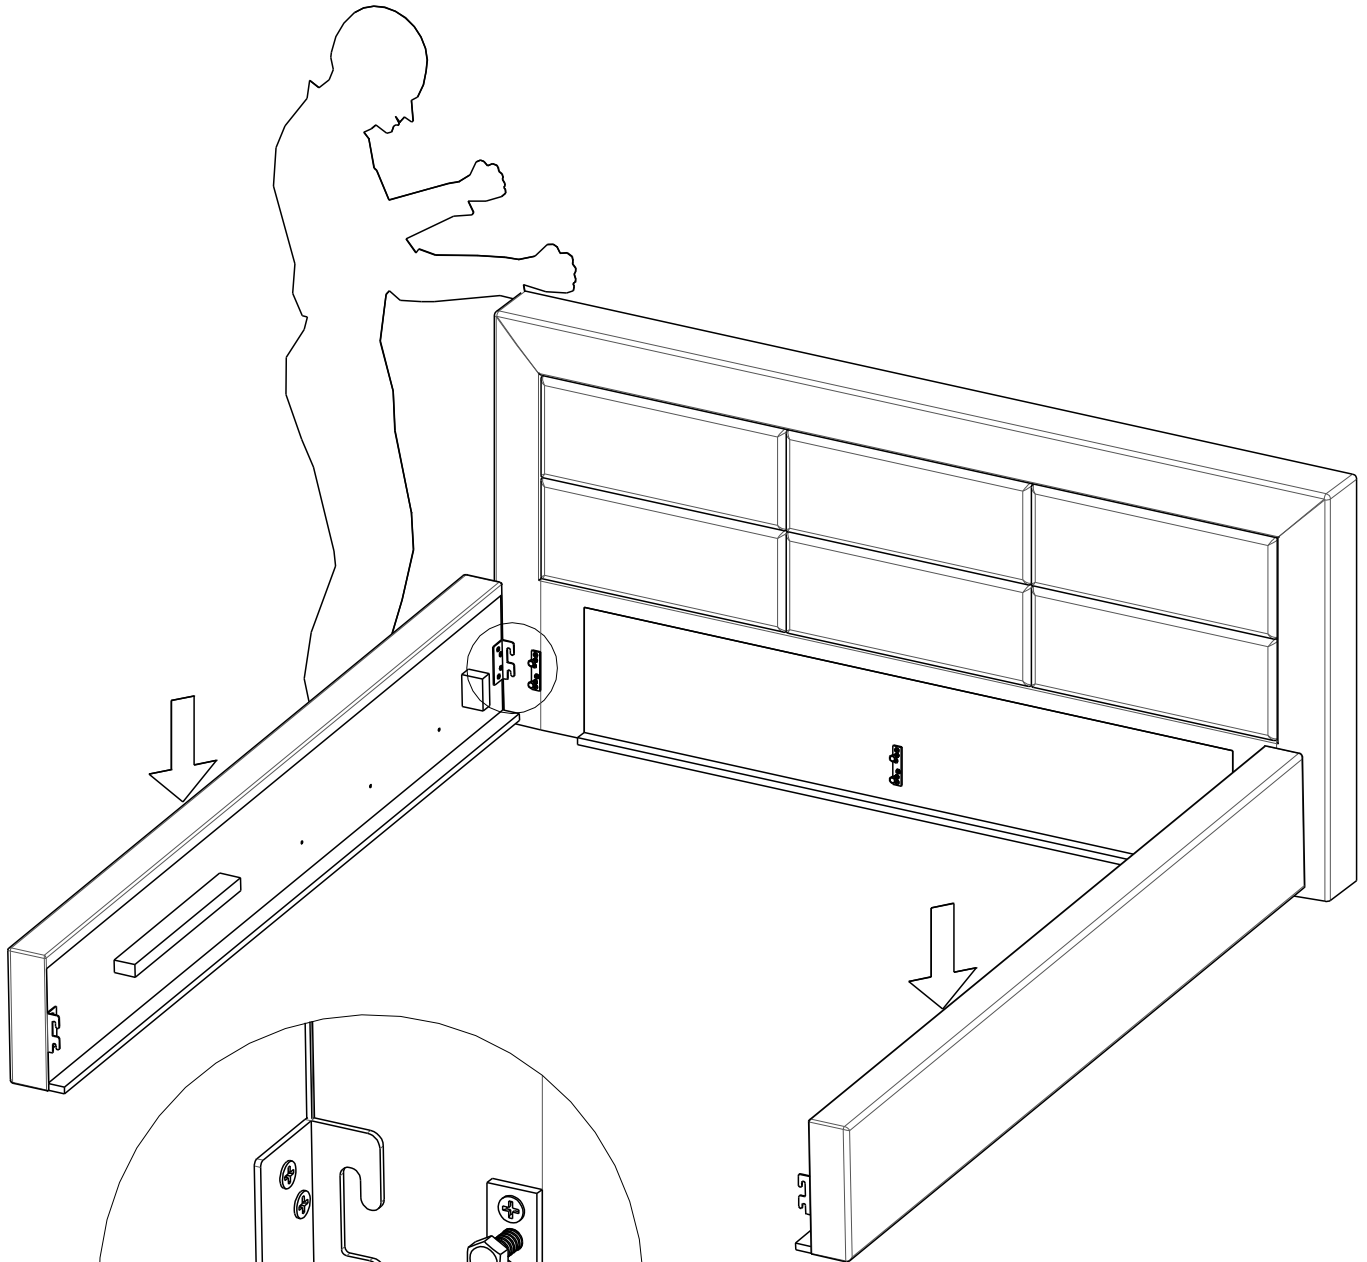

eltap[®]

ROSANO BELLUNO

ROSANO

scan QR code

complete
instruction for
assembling
the furniture

BELLUNO

10" + 13"

45min