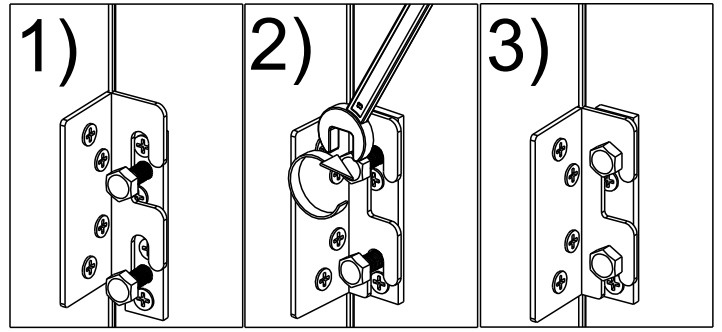

eltap[®]

ROSANO BELLUNO

ROSANO

scan QR code

complete
instruction for
assembling
the furniture

BELLUNO

10" + 13"

45min