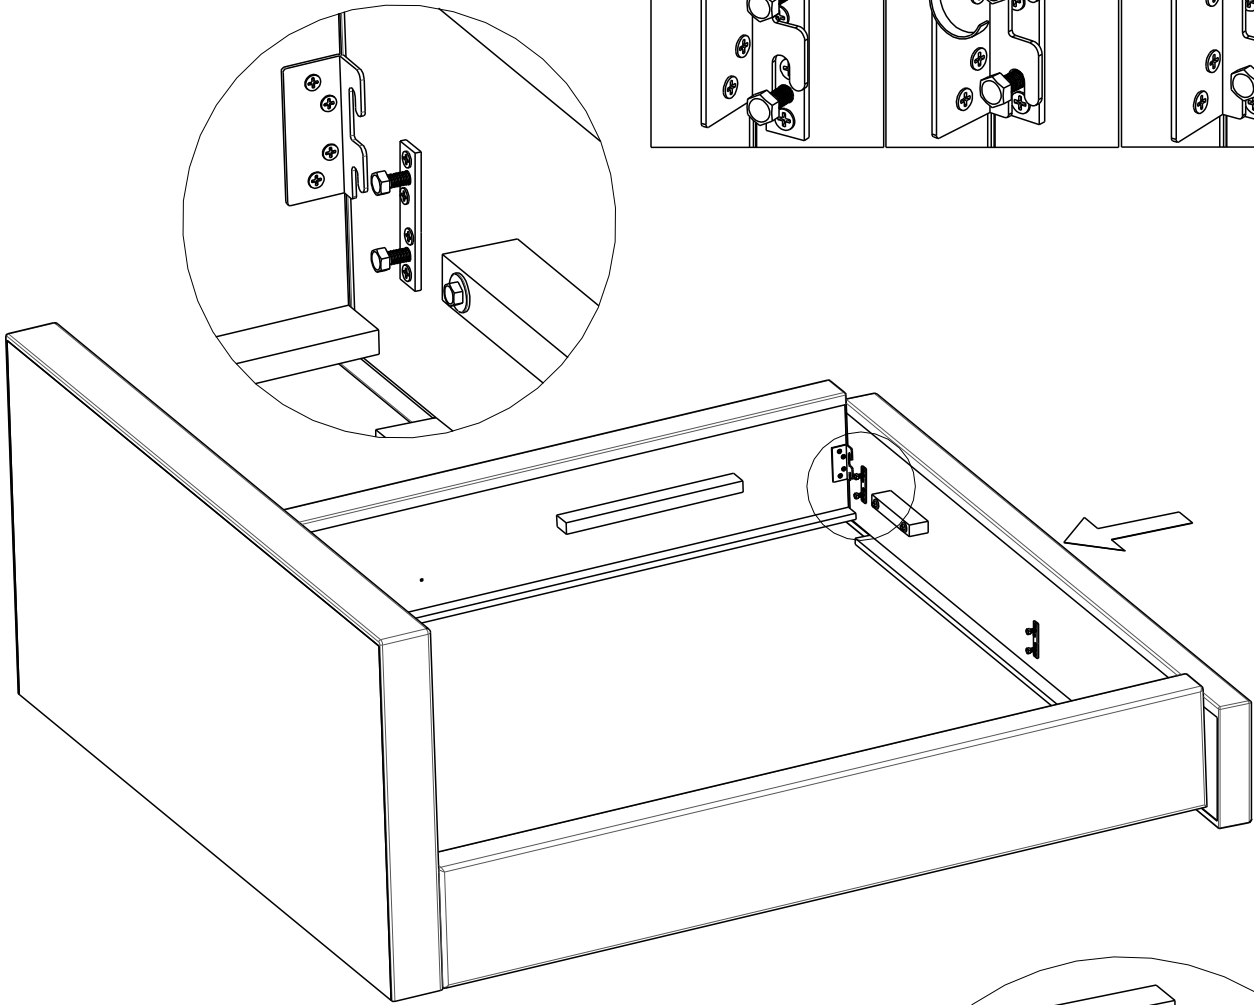

eltap[®]

ROSANO BELLUNO

ROSANO

scan QR code

complete
instruction for
assembling
the furniture

BELLUNO

10" + 13"

45min