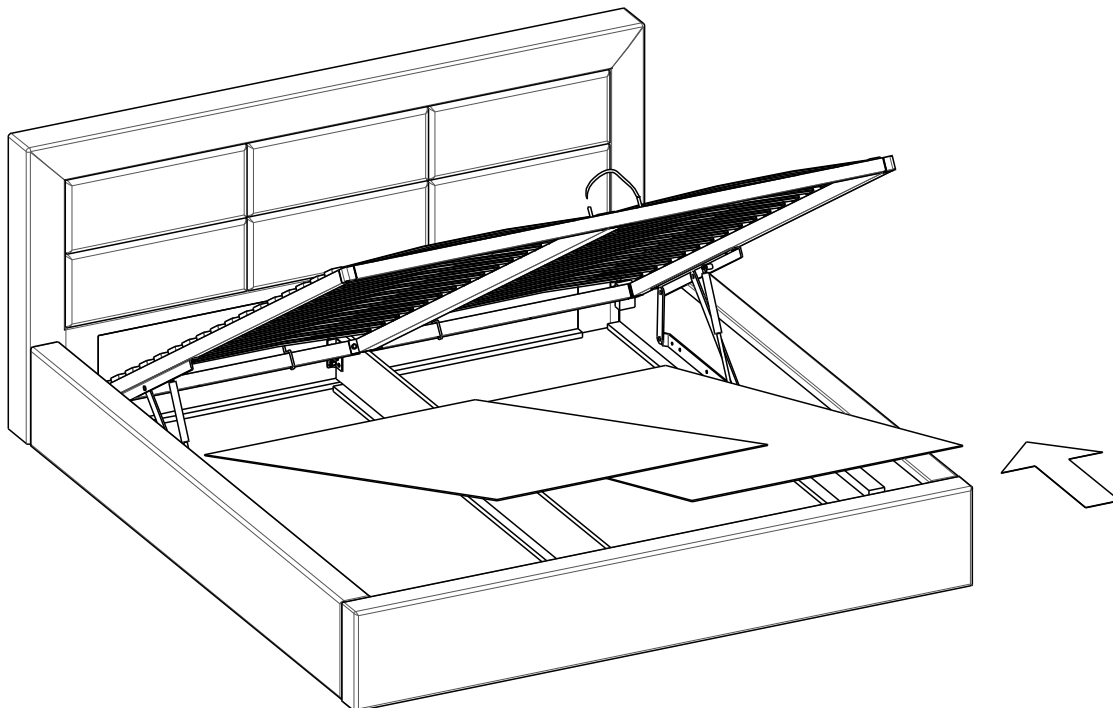

eltap[®]

ROSANO BELLUNO

ROSANO

scan QR code

complete
instruction for
assembling
the furniture

BELLUNO

10" + 13"

45min