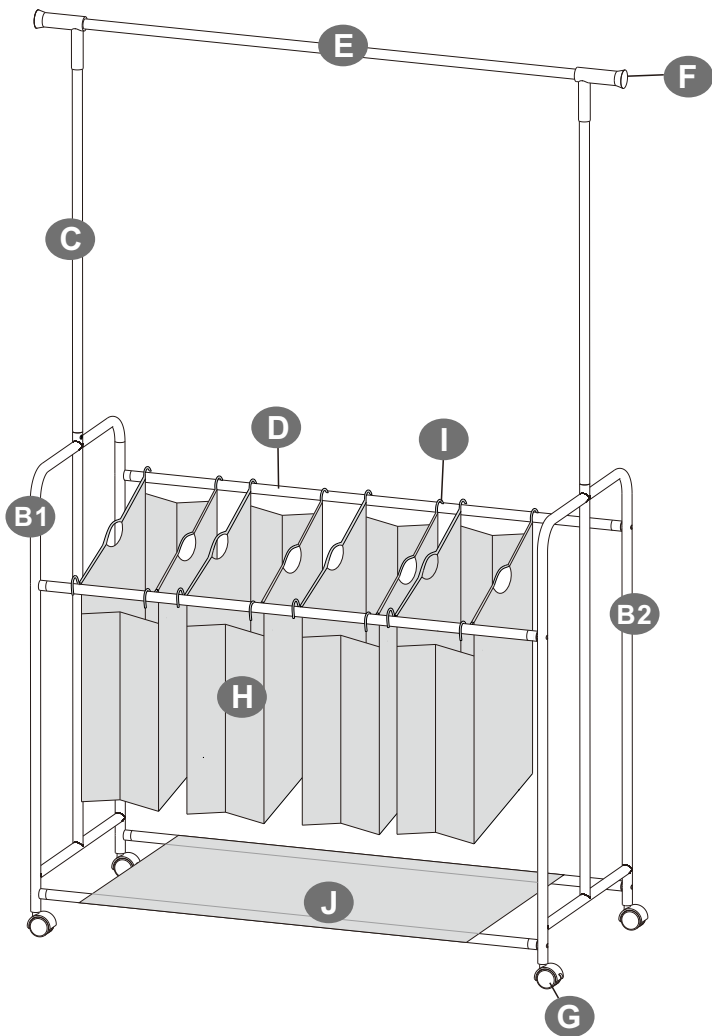

Notes

- Please do not load other items, which will affect its stability and lifespan.
- This laundry sorter is suitable for indoor use.
- We recommend you to distribute clothes evenly to make it work better.
- Please use soft brush and warm water to clean the bags. The cart can be wiped by wet towel, then air at ventilated place.
- For easier assembly, we recommend you to tighten all screws up at the end, instead of over tighten them at the beginning during the assembly process.

Warnings

- Please do not allow children or pets to hang from or hide in the laundry sorter. Please keep it away from high temperature and chemicals for safe usage.
- It is suggested to assemble the cart by two people.
- There are two wheels with brakes. To avoid moving of the cart, please press down the brakes when not used.
- Please keep the bags away from high temperature objects and fire due to cloth of the bag is not fire-resistant.

<p>A1 × 8</p> 	<p>A2 × 2</p> 	<p>B1 × 1</p> 	<p>B2 × 1</p> 
<p>C × 2</p>  <p>760mm</p>	<p>D × 4</p>  <p>972mm</p>	<p>E × 1</p>  <p>1070mm</p>	
<p>F × 2</p> 	<p>G × 2 / × 2</p> 	<p>H × 4</p> 	
<p>I × 8</p> 	<p>J × 1</p> 	<p>K × 8</p> 	<p>L × 1</p> 

1

2

K		4PCS
A1		4PCS

3

K		4PCS
A1		4PCS

4

5

6