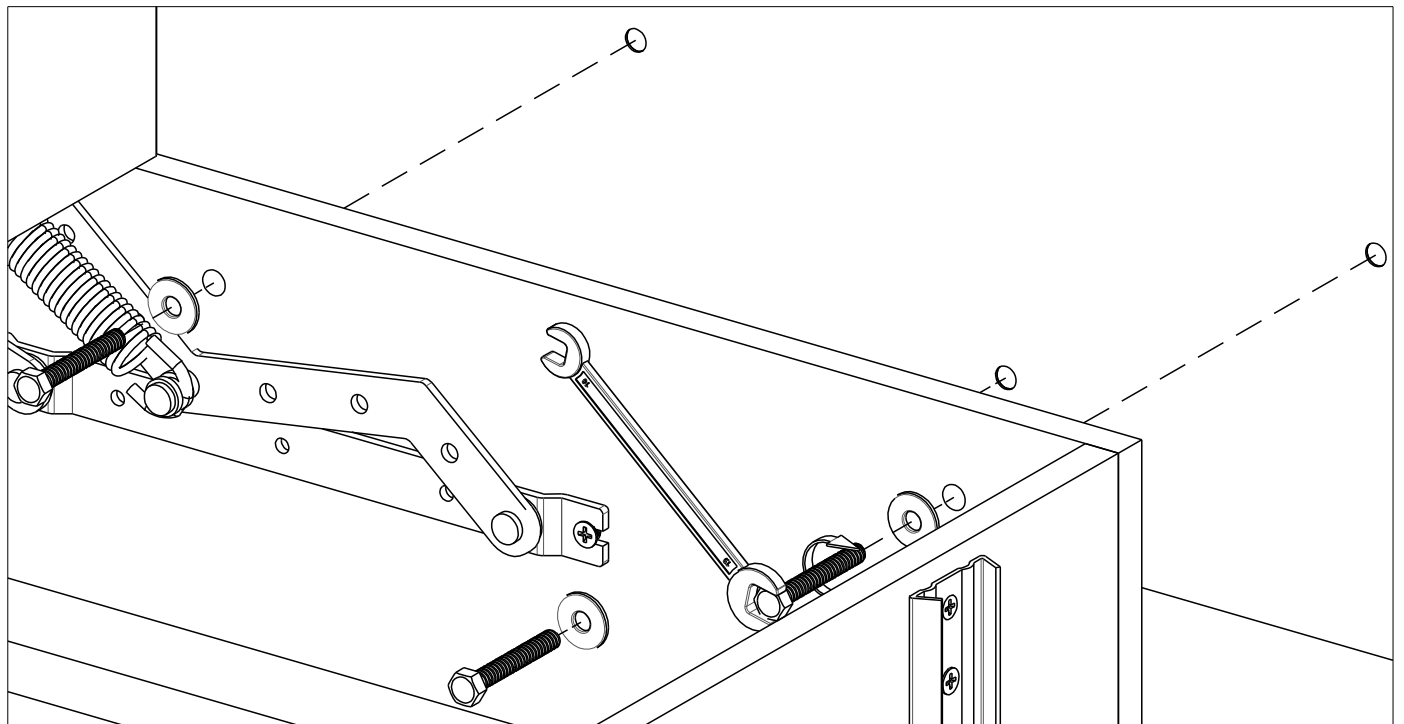

eltap®

SILLA SOFA

scan QR code

complete
instruction for
assembling
the furniture

6x

6x

13"

20min