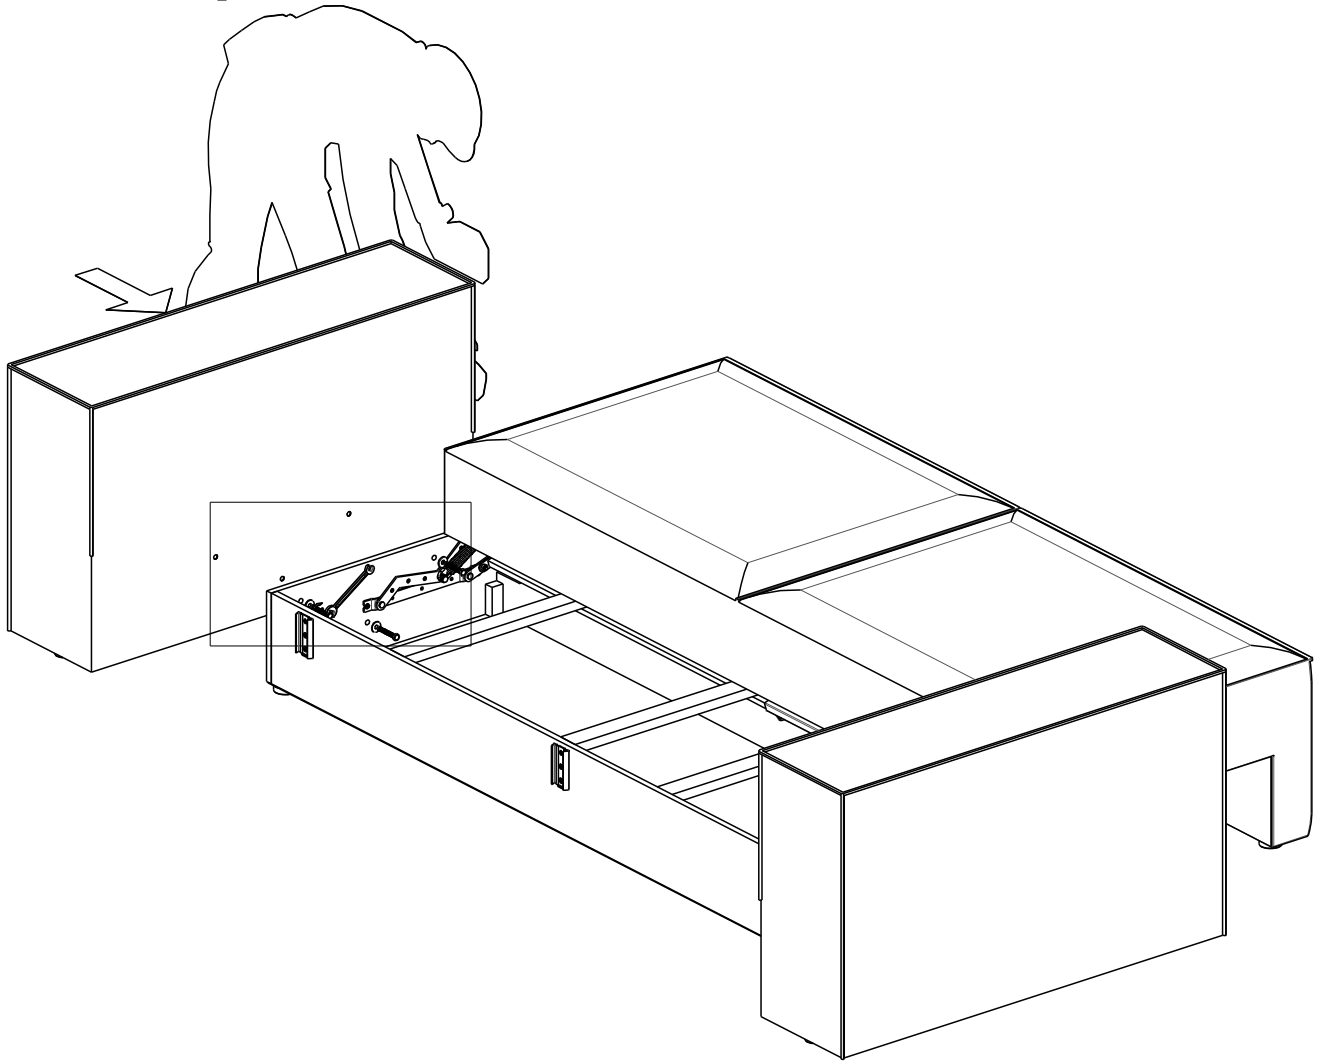

eltap®

SILLA SOFA

scan QR code

complete
instruction for
assembling
the furniture

6x

6x

13"

20min