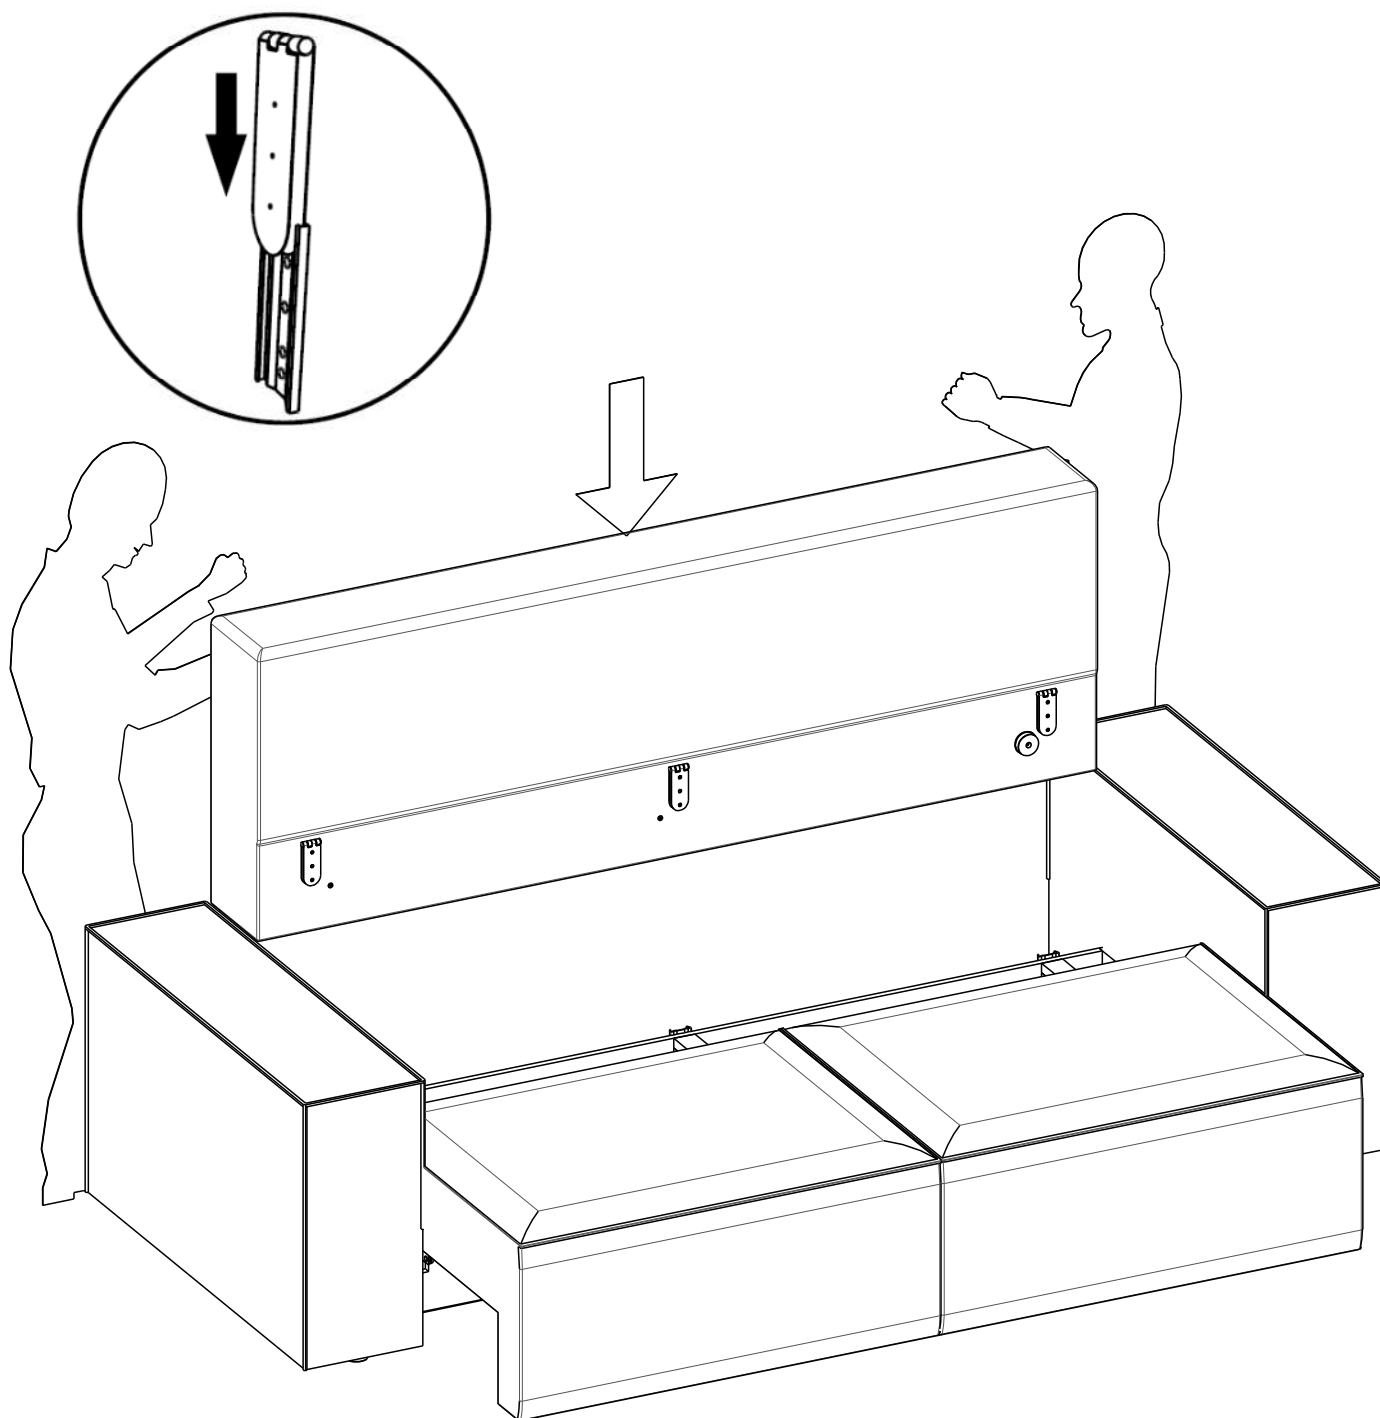

eltap®

SILLA SOFA

scan QR code

complete
instruction for
assembling
the furniture

6x

6x

13"

20min