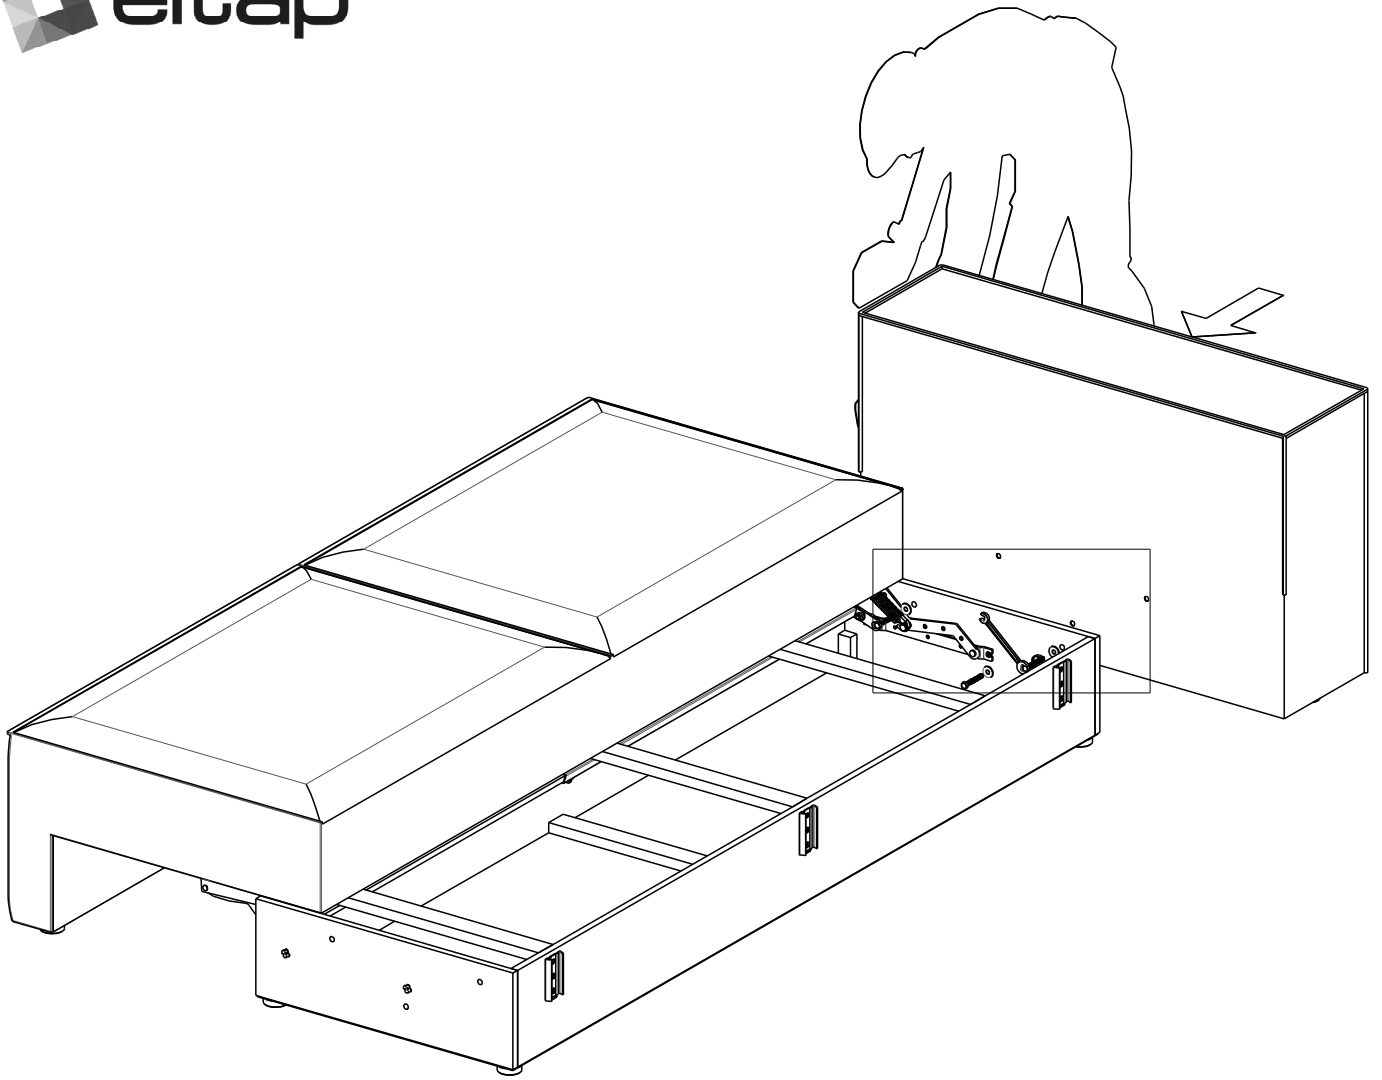

eltap®

SILLA SOFA

scan QR code

complete
instruction for
assembling
the furniture

6x

6x

13"

20min