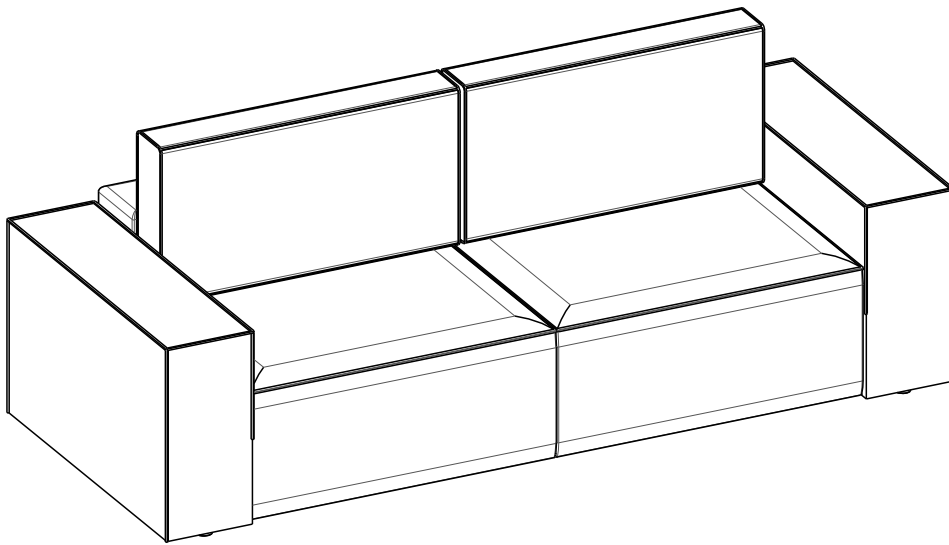

eltap®

SILLA SOFA

scan QR code

complete
instruction for
assembling
the furniture

6x

6x

13"

20min