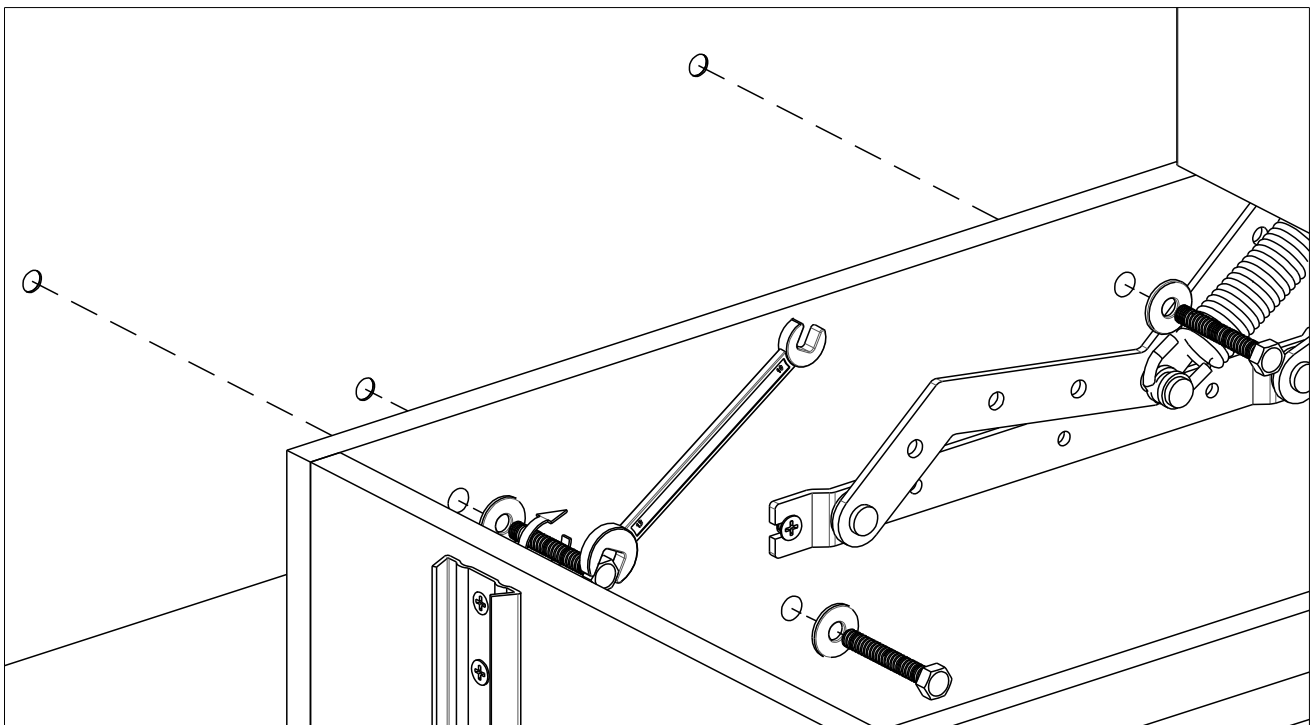

eltap®

SILLA SOFA

scan QR code

complete
instruction for
assembling
the furniture

6x

6x

13"

20min