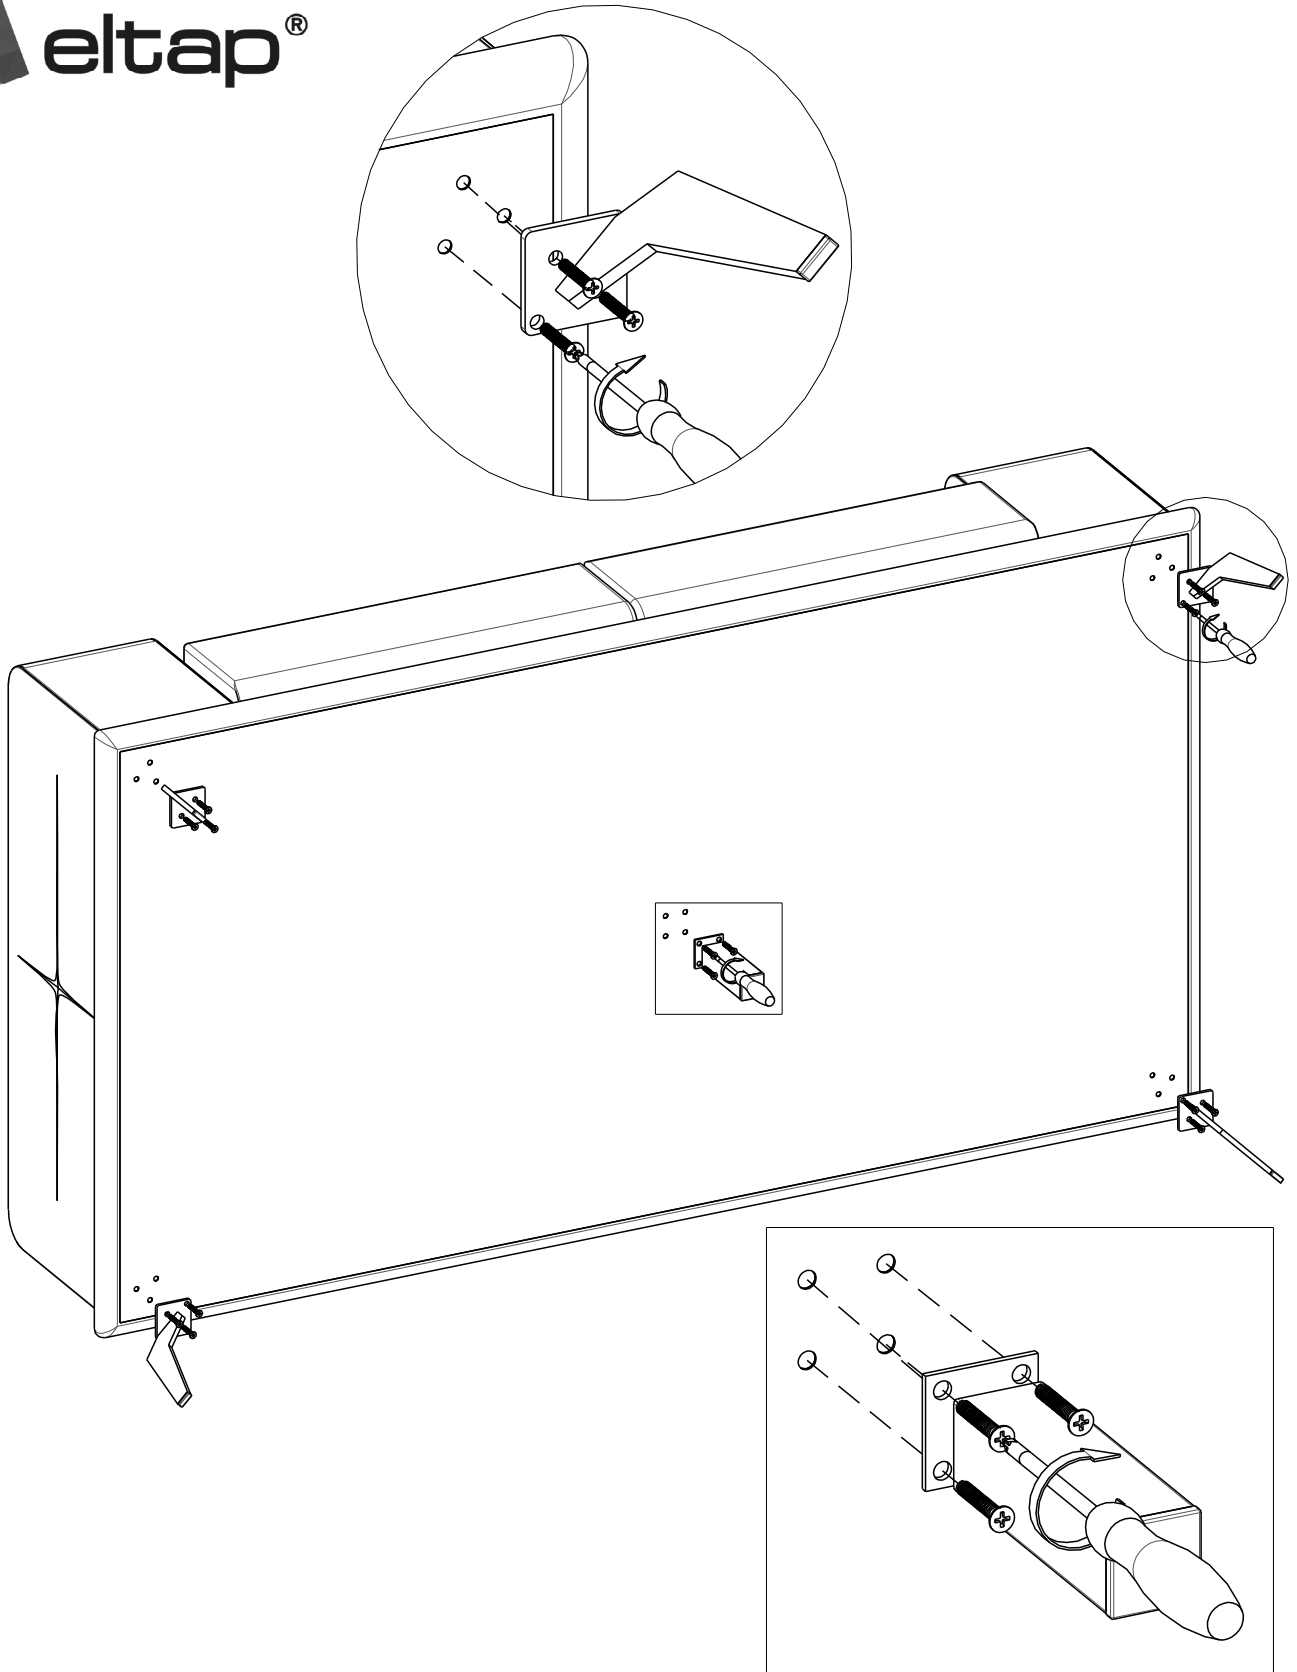

eltap®

TORRENSE SOFA

scan QR code

complete
instruction for
assembling
the furniture

4x

1x

16x

10min