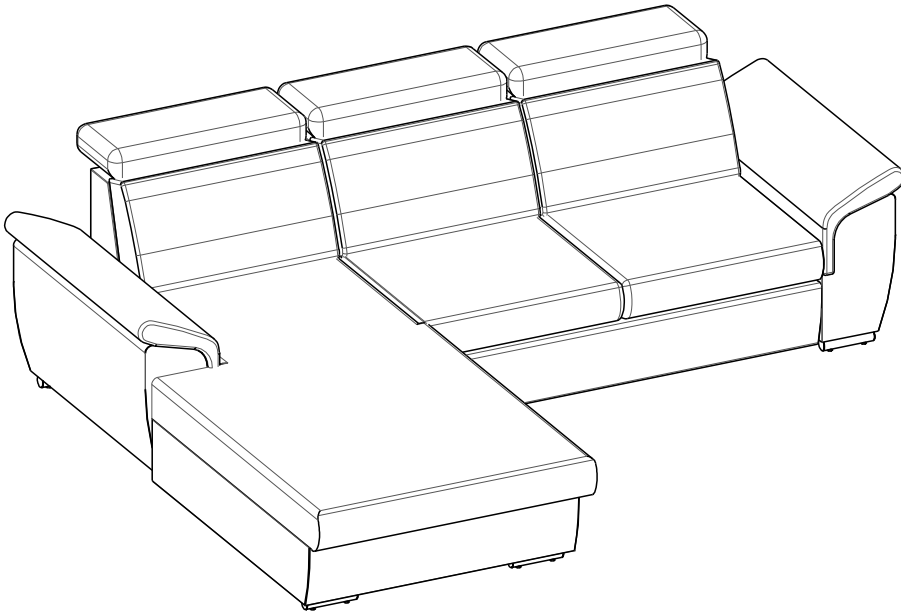

eltap®

TREVISCO

scan QR code

complete
instruction for
assembling
the furniture

10min

1)

2)

3)