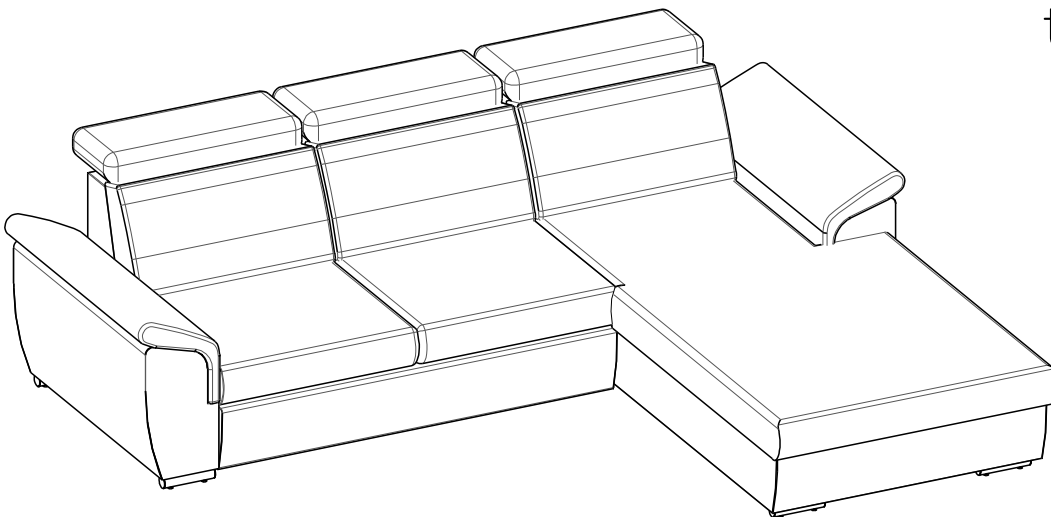

eltap®

TREVISCO

scan QR code

complete
instruction for
assembling
the furniture

10min

1)

2)

3)