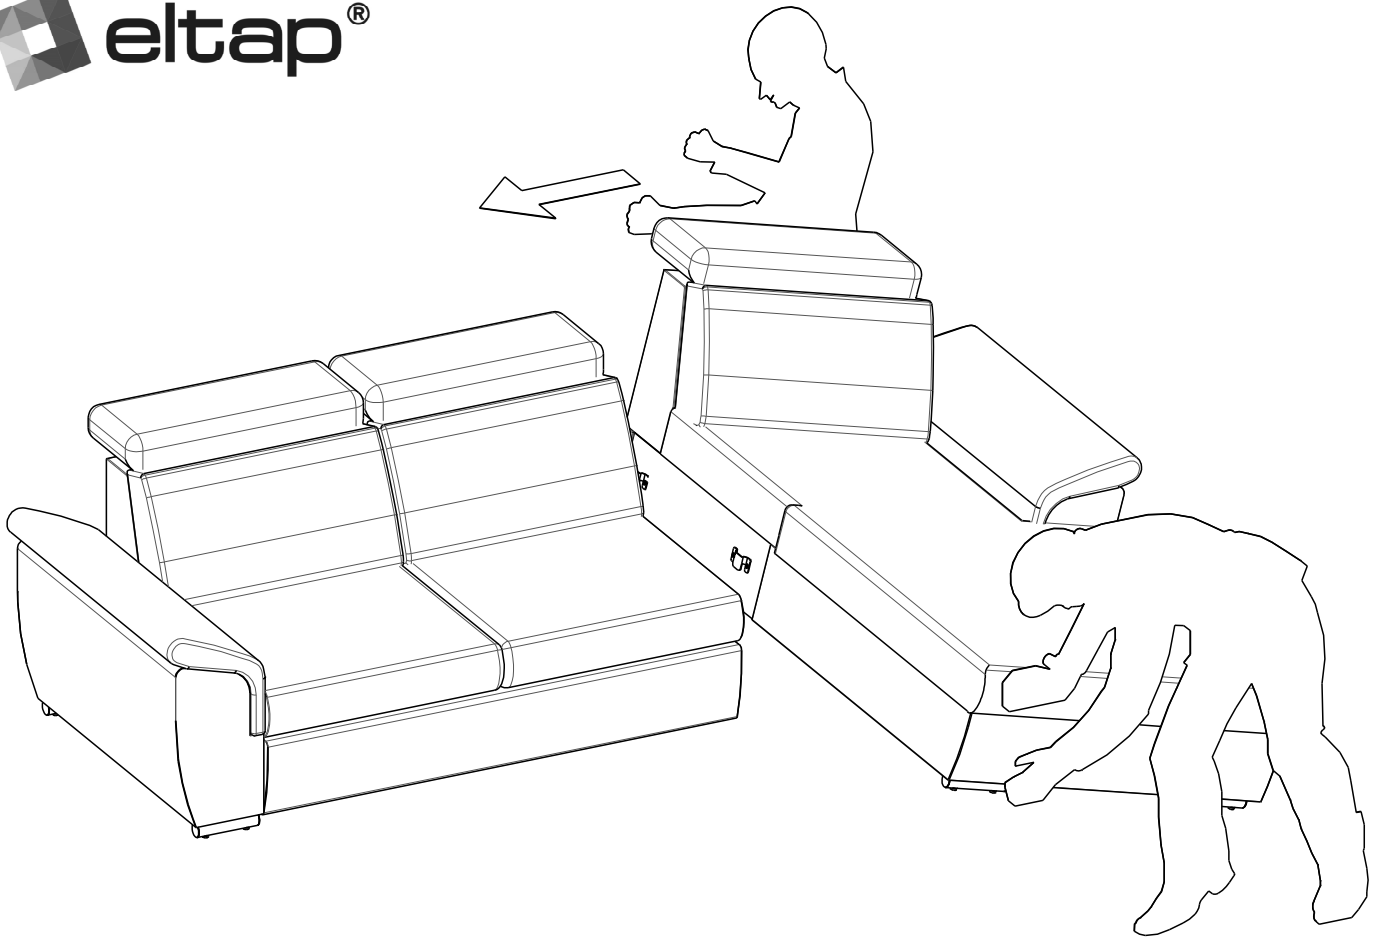

eltap®

TREVISCO

scan QR code

complete
instruction for
assembling
the furniture

10min

1)

2)

3)