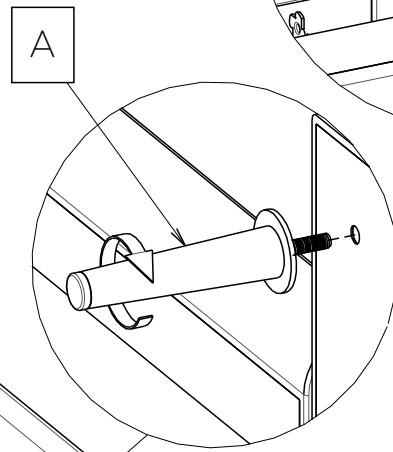

scan QR code

complete  
instruction for  
assembling  
the furniture

40min

A

A

1)

2)

3)