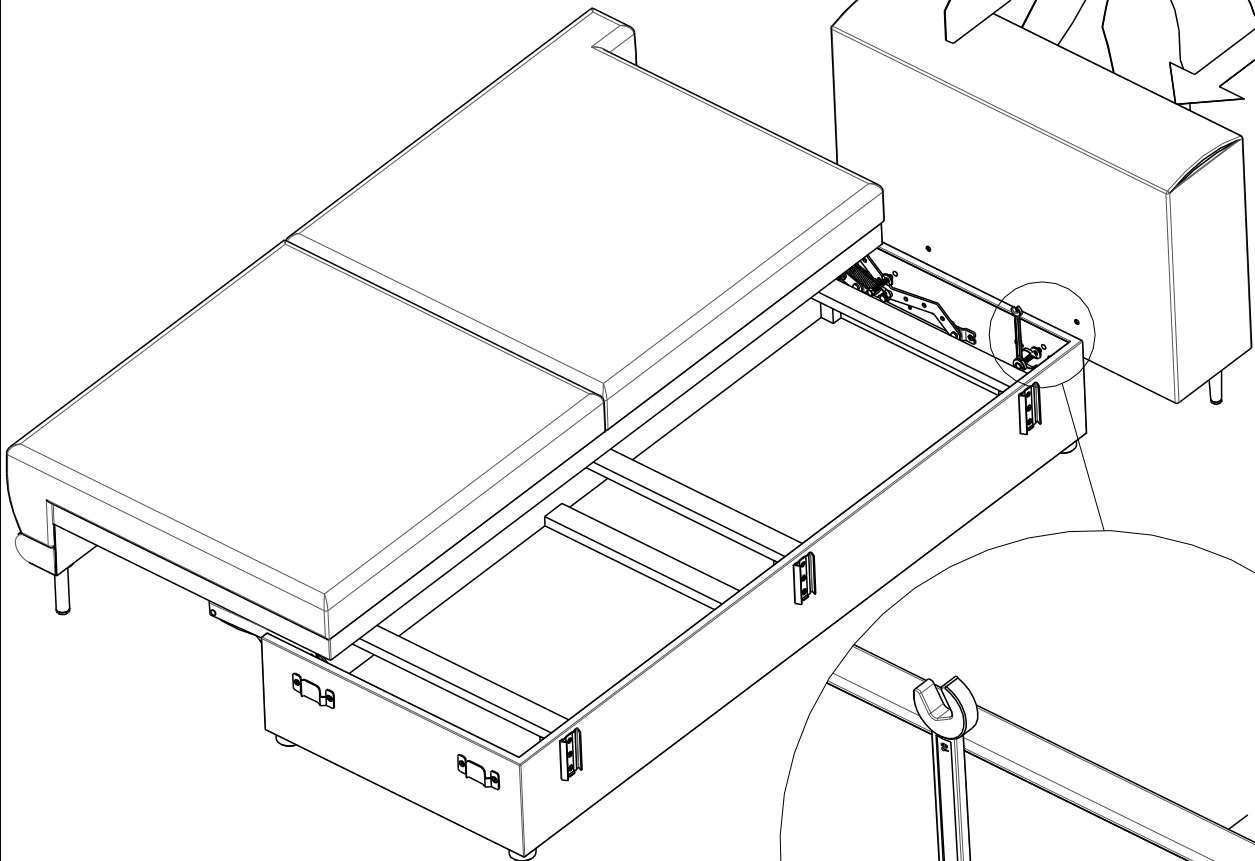

scan QR code

complete  
instruction for  
assembling  
the furniture

40min

A

A

1)

2)

3)