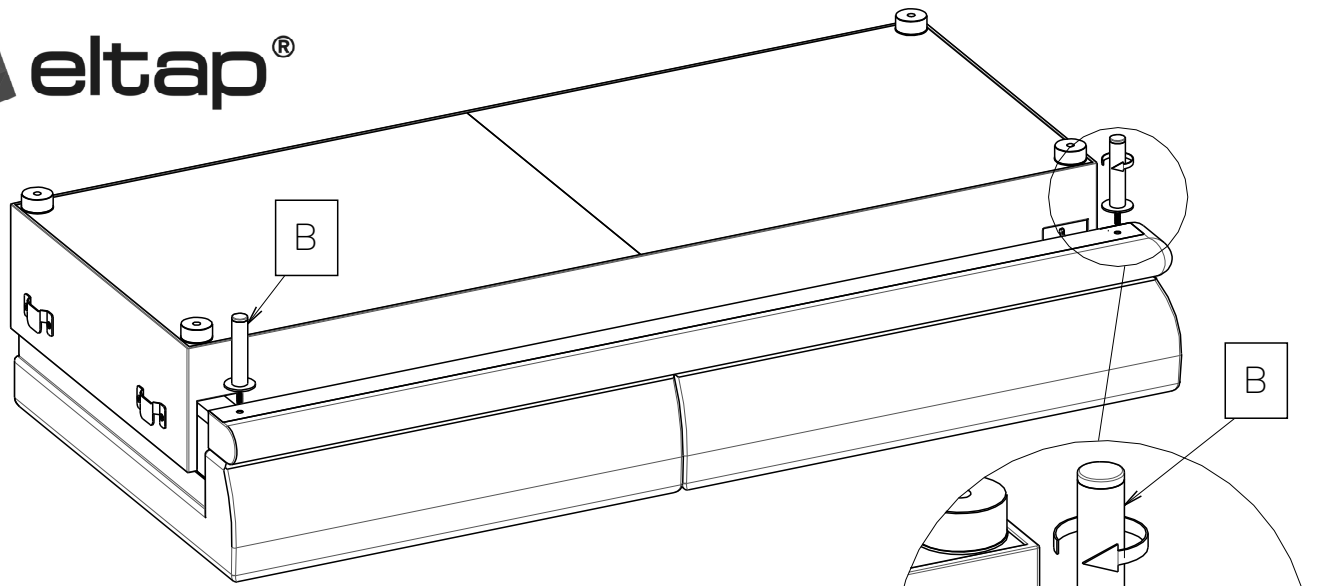

scan QR code

complete  
instruction for  
assembling  
the furniture

40min

A

A

1)

2)

3)