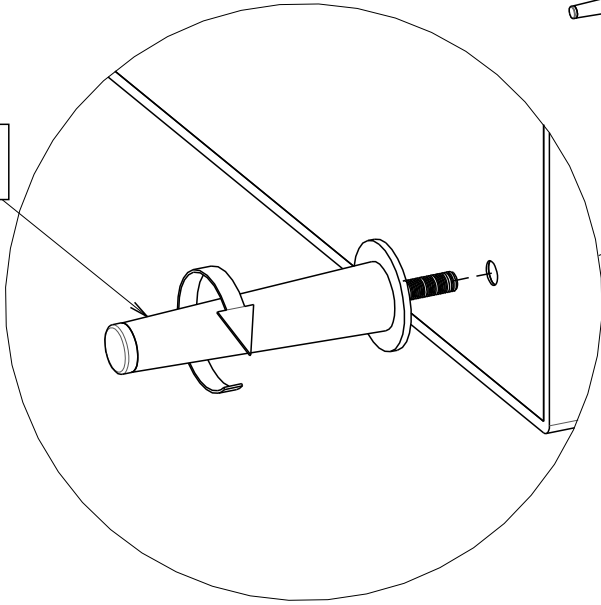

scan QR code

complete  
instruction for  
assembling  
the furniture

40min

A

A

1)

2)

3)