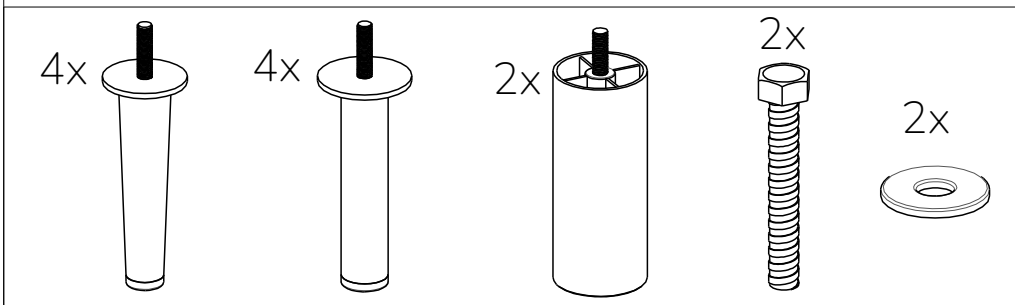

scan QR code

complete  
instruction for  
assembling  
the furniture

40min

A

A

1)

2)

3)