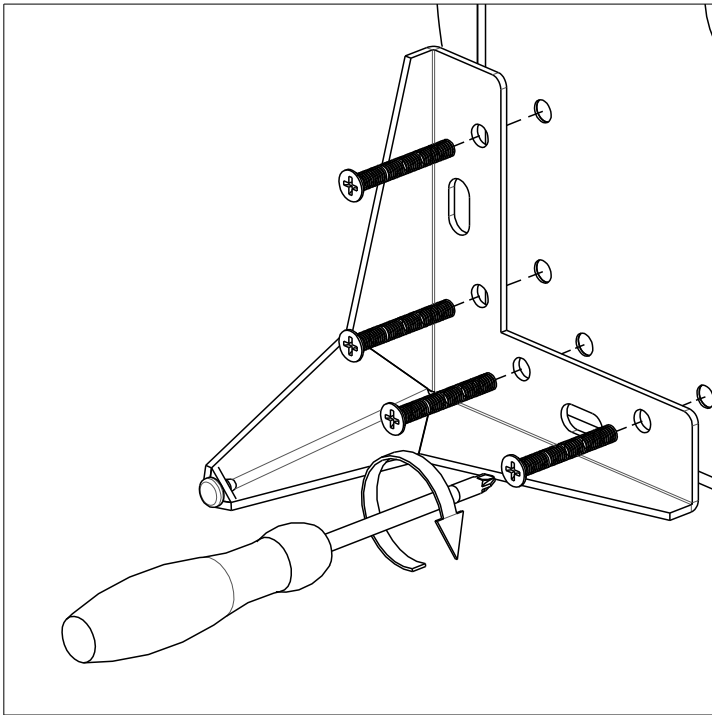

# GRAYSON

scan QR code

complete  
instruction for  
assembling  
the furniture

6x

2x

16x

8x

25min