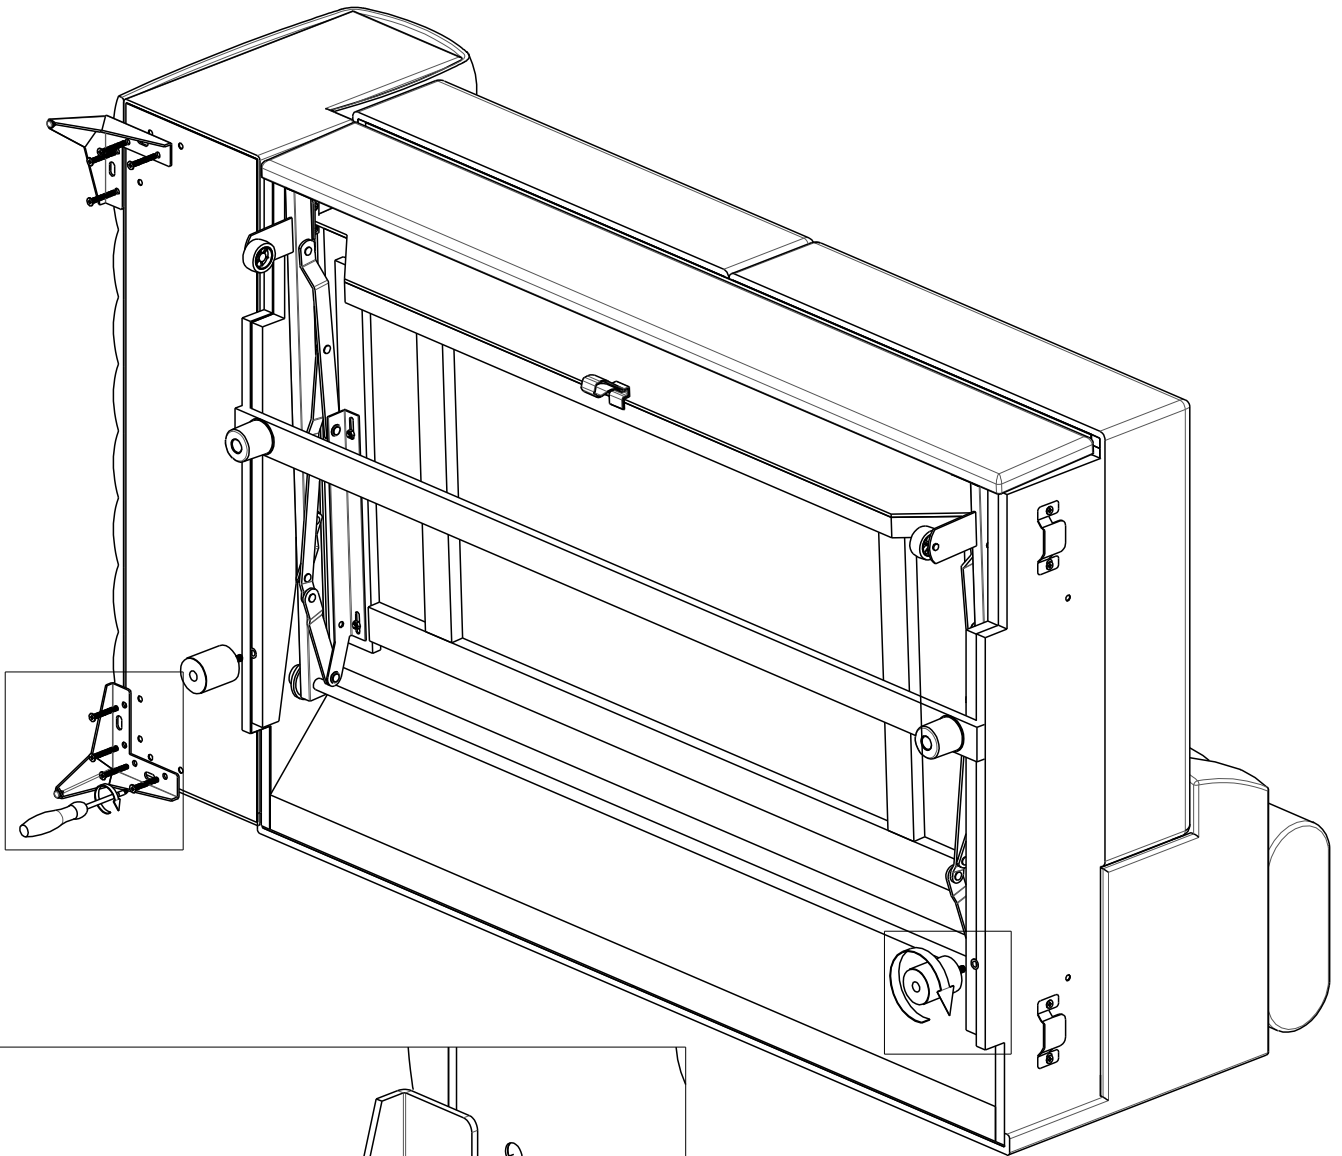

# GRAYSON

scan QR code

complete  
instruction for  
assembling  
the furniture

6x

2x

16x

8x

25min