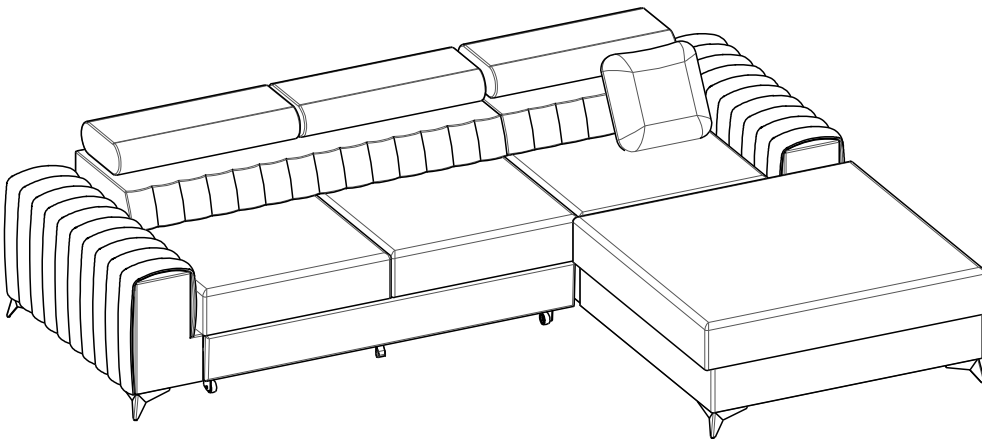

# GRAYSON

scan QR code

complete  
instruction for  
assembling  
the furniture

6x

2x

16x

8x

25min