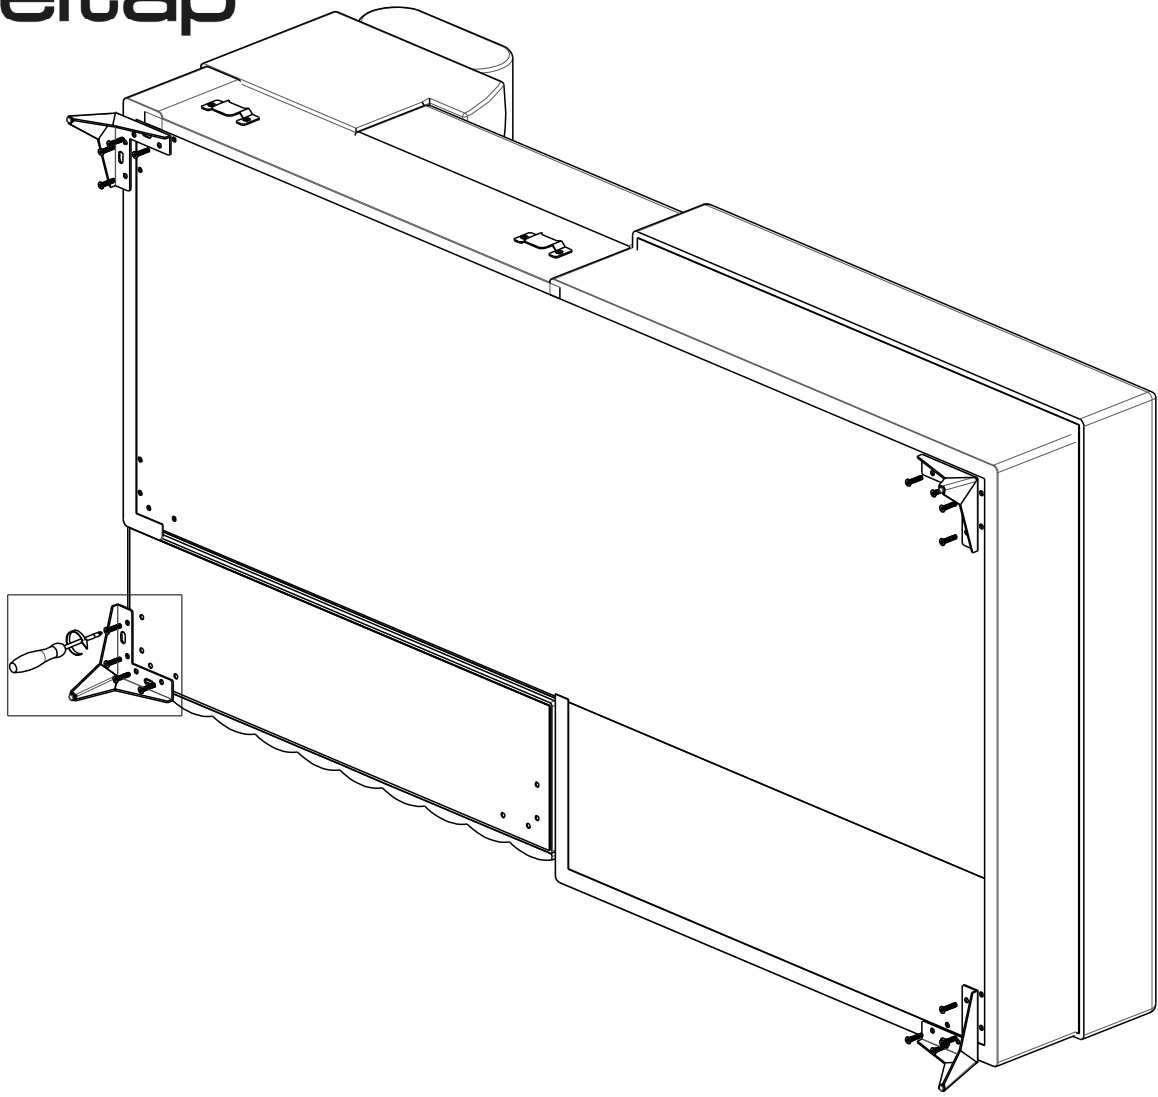

# GRAYSON

scan QR code

complete  
instruction for  
assembling  
the furniture

6x

2x

16x

8x

25min