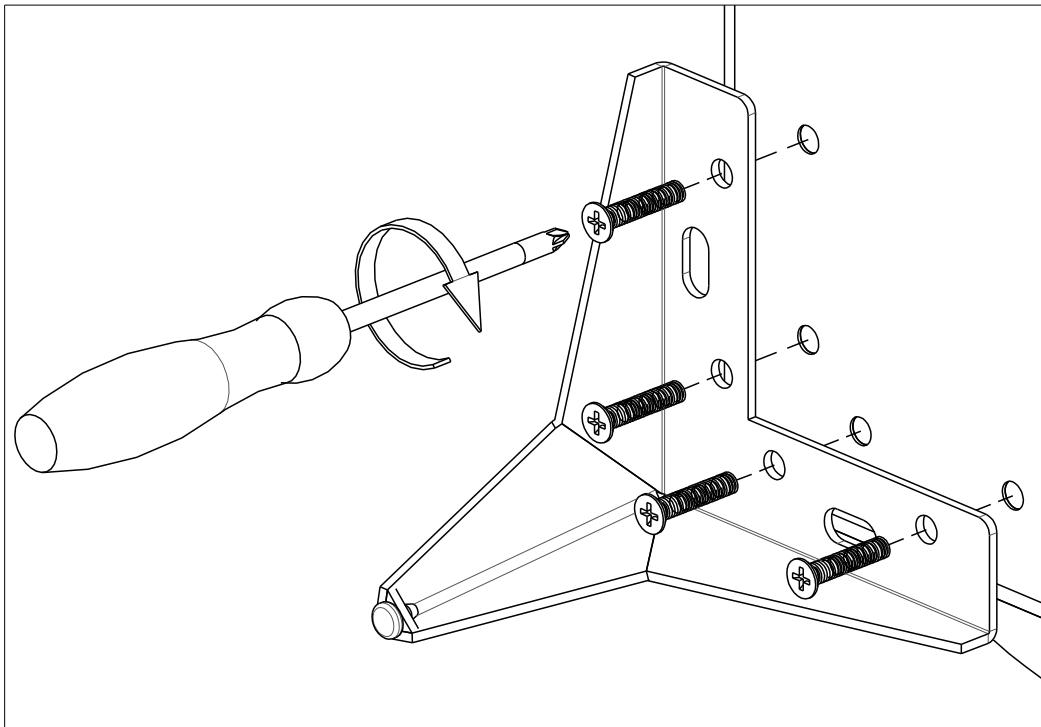

# GRAYSON

scan QR code

complete  
instruction for  
assembling  
the furniture

6x

2x

16x

8x

25min