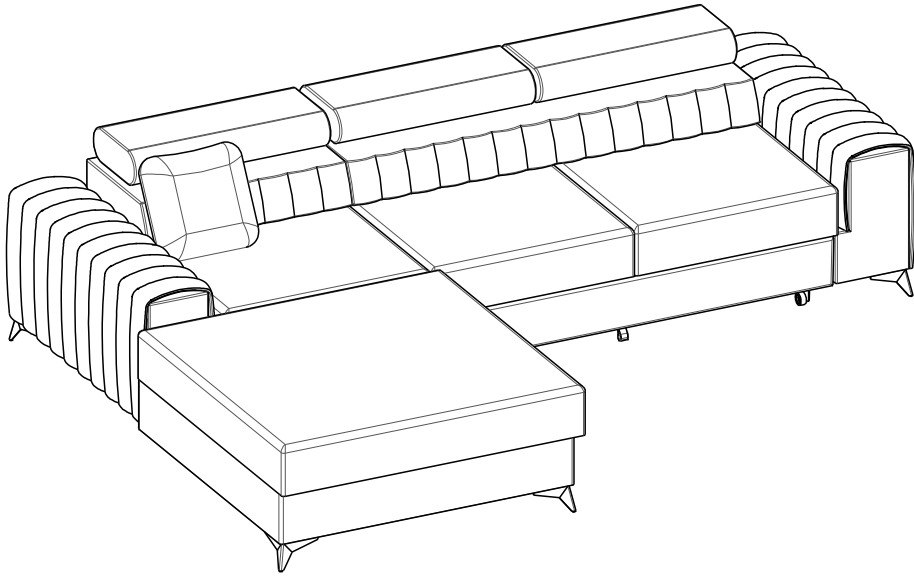

# GRAYSON

scan QR code

complete  
instruction for  
assembling  
the furniture

6x

2x

16x

8x

25min