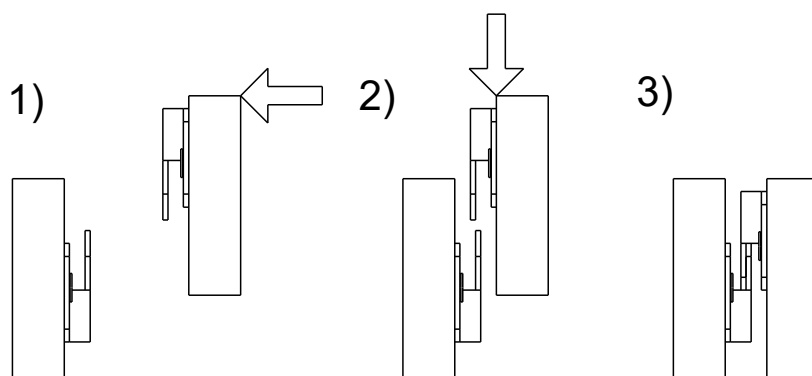

# GRAYSON

scan QR code

complete  
instruction for  
assembling  
the furniture

6x

2x

16x

8x

25min