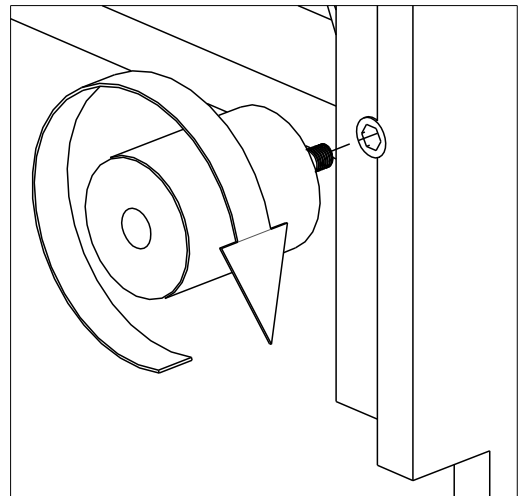

# GRAYSON

scan QR code

complete  
instruction for  
assembling  
the furniture

6x

2x

16x

8x

25min