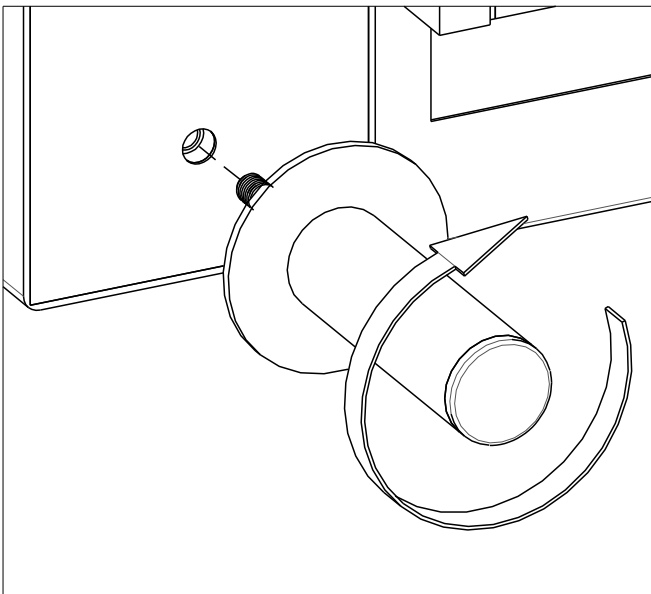

scan QR code

complete  
instruction for  
assembling  
the furniture

5x

4x

1x

30min

1)

2)