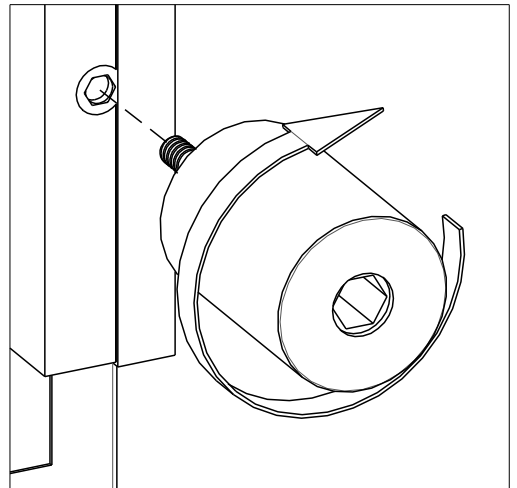

scan QR code

complete  
instruction for  
assembling  
the furniture

5x

4x

1x

30min

1)

2)