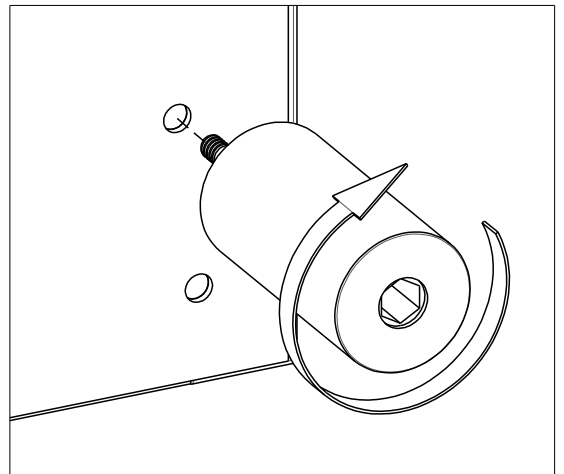

scan QR code

complete  
instruction for  
assembling  
the furniture

5x

4x

1x

30min

1)

2)