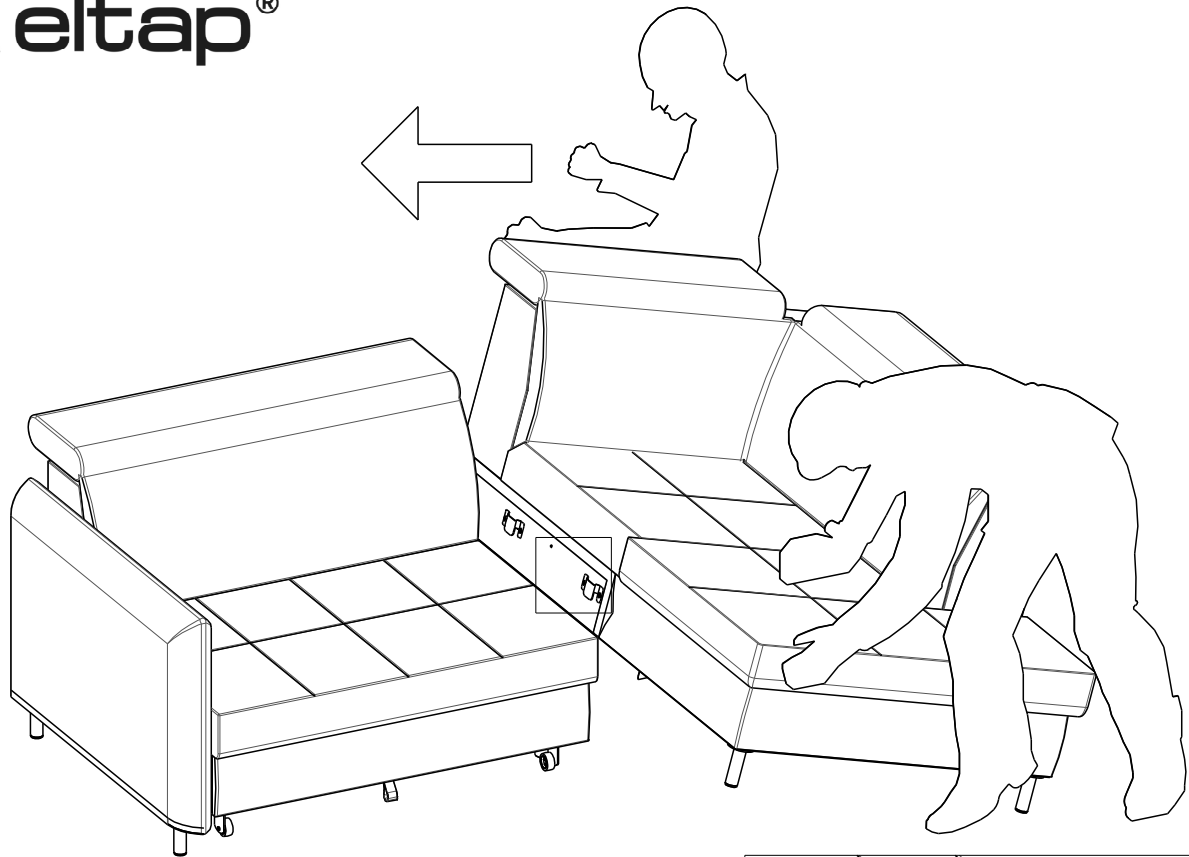

scan QR code

complete  
instruction for  
assembling  
the furniture

5x

4x

1x

30min

1)

2)