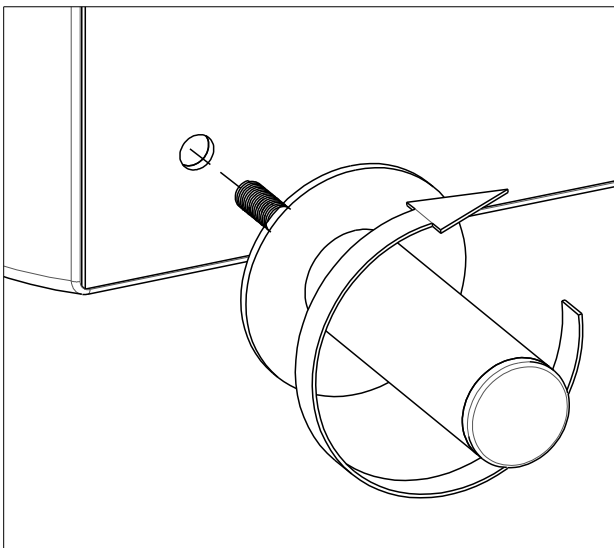

scan QR code

complete  
instruction for  
assembling  
the furniture

5x

4x

1x

30min

1)

2)