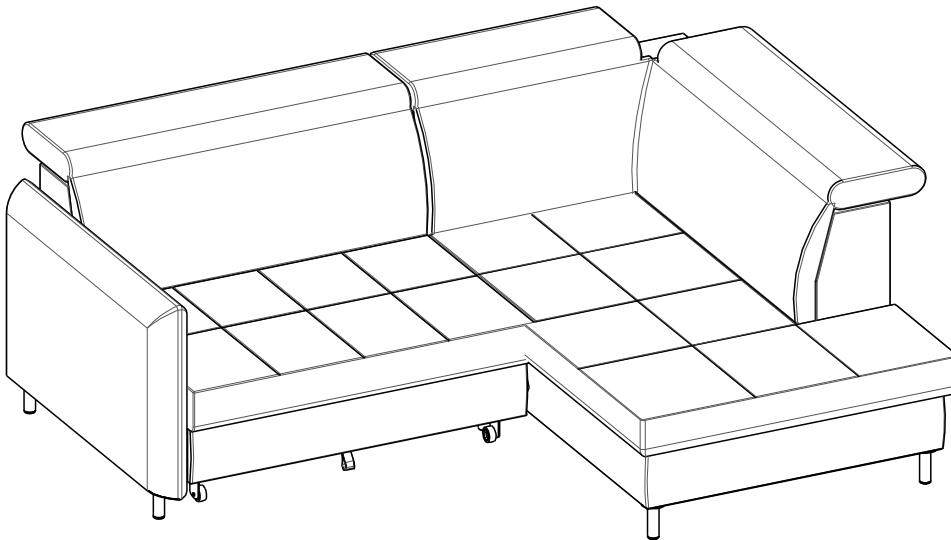

scan QR code

complete  
instruction for  
assembling  
the furniture

5x

4x

1x

30min

1)

2)