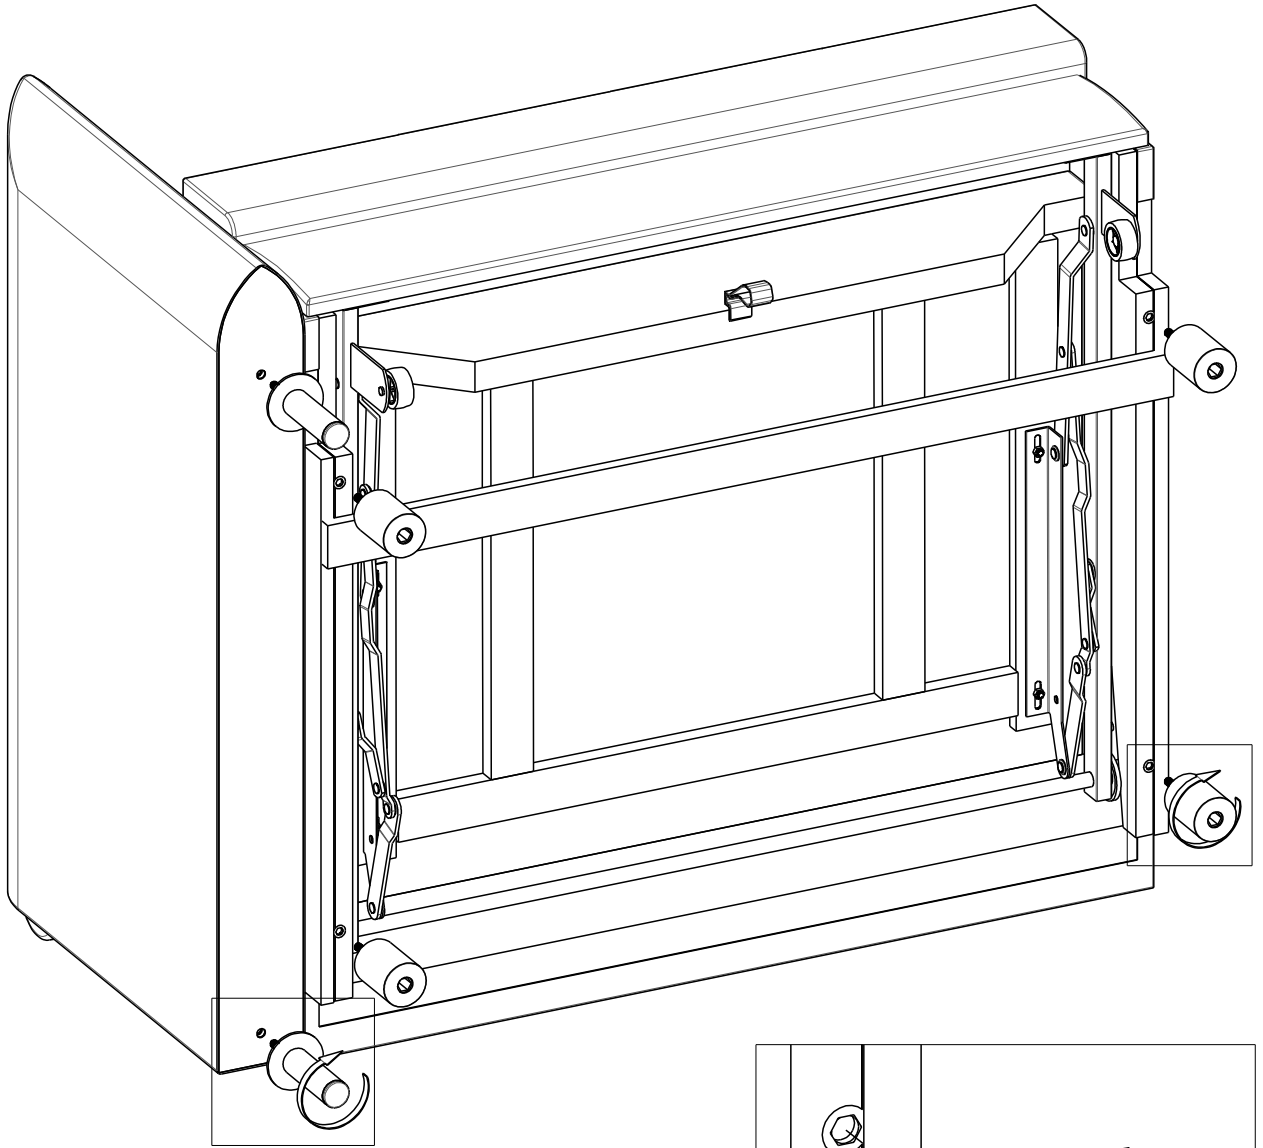

scan QR code

complete  
instruction for  
assembling  
the furniture

5x

4x

1x

30min

1)

2)