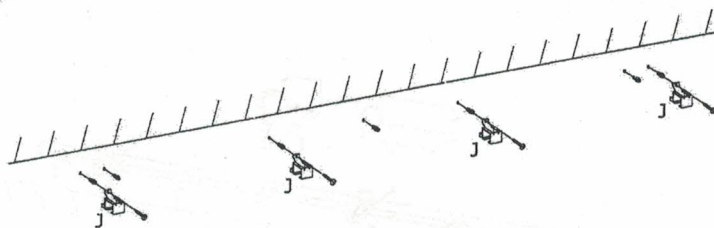

# DRZWI PRZESUWNE "80" / "90"

Ø4,0x16mm	Ø5,0x37mm			
14	4	1	2	2
3	4	3		
1	2	2		

1/4

2124mm

2/4

3/4

4/4