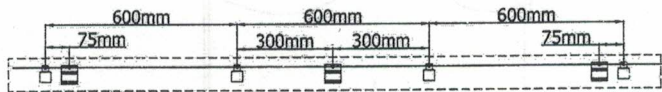

# DRZWI PRZESUWNE "80" / "90"

Ø4,0x16mm	Ø5,0x37mm			
14	4	1	2	2
3	4	3		
1	2	2		

1/4

2124mm

2/4

3/4

4/4