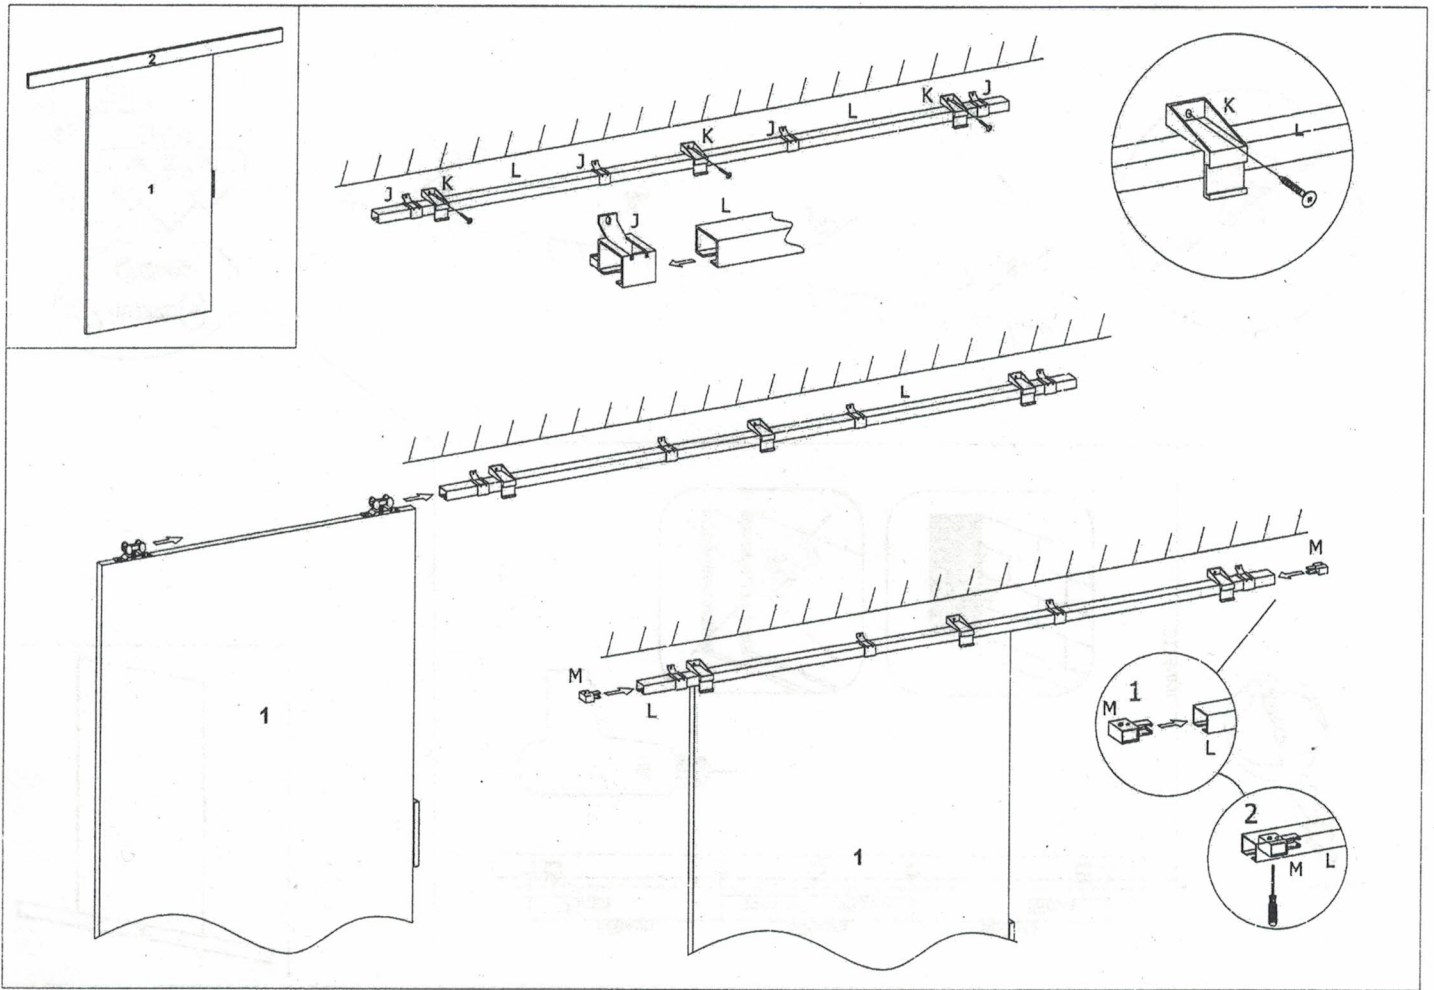

# DRZWI PRZESUWNE "80" / "90"

Ø4,0x16mm	Ø5,0x37mm			
14	4	1	2	2
3	4	3		
1	2	2		

1/4

2124mm

2/4

3/4

4/4