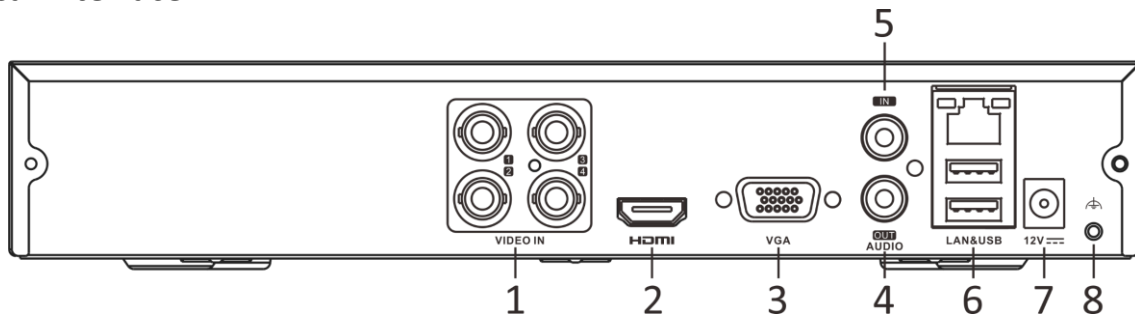

Dimension (W × D × H)	260 × 222 × 45 mm (10.2 × 8.7 × 1.8 inch)
Weight	≤ 1.16 kg (2.6 lb)

▪ Available Model

iDS-7204HUHI-M1/E(标配)(C)(样机), iDS-7204HUHI-M1/E(中性)(C)(样机),

▪ Physical Interface

No.	Description	No.	Description
1	Video and coaxial audio in	5	AUDIO IN, RCA connector
2	HDMI interface	6	LAN network interface and USB interface
3	VGA interface	7	12 VDC power input
4	AUDIO OUT, RCA connector	8	GND