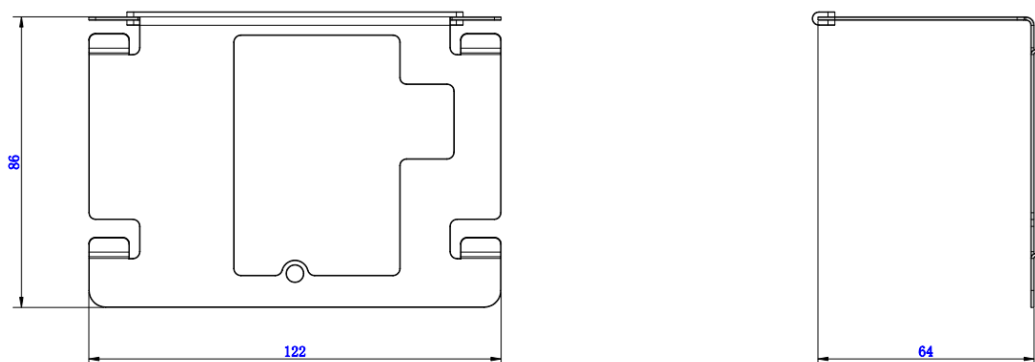

DS-KABH9510-T
Indoor Station Table Bracket

- Table bracket for KH9310/9510 series indoor station
- Material: SUS430

▪ **Specification**

General	
Working temperature	-10 °C to 55 °C (14 °F to 131 °F)
Working temperature	-10 °C to 55 °C (14 °F to 131 °F)
Dimension (W × H × D)	122 × 86 × 64 mm (4.80" × 3.39" × 2.52")
Material	SUS430, silica gel

▪ **Available Model**

DS-KABH9510-T

▪ **Dimension**

▪ **Accessory**

DS-KH9310-WTE1

DS-KH9510-WTE1(B)

DS-KH9510-WTE1

DS-KH9310-WTE1(B)