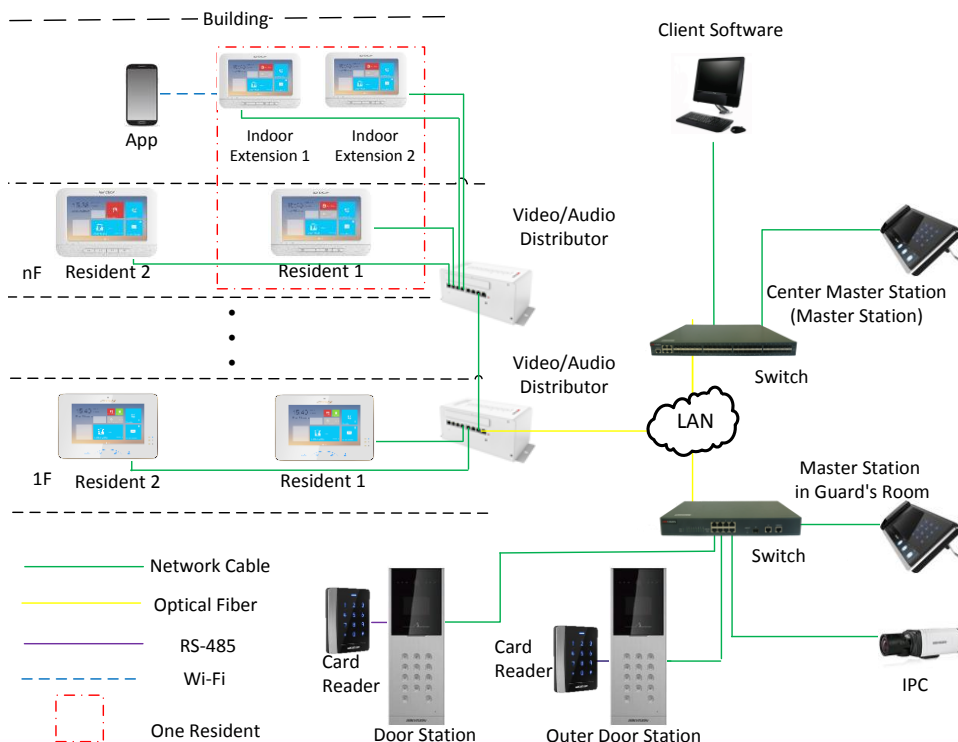

Video/Audio Functions

- HD video surveillance
- 7-inch colorful FTF LCD with resolution 1024 x 600
- Capacitive touch screen and touch keys

- Noise suppression and echo cancellation

Alarm Functions

- 8-ch alarm input sensors supported
- Auto-uploads alarm messages to the master station, or the client software once the alarm sensor is triggered

Additional Features

- Community notice supported
- Convenient installation and easy operation

Typical Application

Specifications

Model	DS-KH8300-T	
System parameters	Processor	High-Performance Embedded SOC Processor
	Operation system	Embedded Linux Operation System
Display parameters	Display screen	7-Inch Colorful TFT LCD
	Display resolution	1024 × 600
	Operation method	Capacitive Touch Screen, Touch Key
	Operation interface	Flattened UI Operation Interface
Audio parameters	Audio input	Built-in Omnidirectional Microphone
	Audio output	Built-in Loudspeaker
	Audio compression standard	G.711 U
	Audio compression rate	64 Kbps
	Audio quality	Noise Suppression and Echo Cancellation
Network parameters	Ethernet	10/100 Mbps Self-Adaptive Ethernet
	Network protocol	TCP/IP, SIP, RTSP
Alarm parameters	Alarm input	8-ch Alarm Input Sensor
Device interfaces	Network interface	1 RJ-45 10/100 Mbps Self-Adaptive Ethernet Interface
	RS-485	1 RS-485 Half-Duplex Port
	I/O output	2
	TF card (micro SD card)	TF Card, Support Max. 32GB
General	Memory	256 M
	Power supply	24 VDC, Power Over Network Cable (DS-KAD606, DS-KAD612)
		12 VDC
	Power consumption	≤10 W
	Working temperature	-10° C to + 55° C (14° F to 131° F)
	Working humidity	10% to 90%
	Dimensions (L × W × H)	217 mm × 142 mm × 26 mm (8.5" × 5.6" × 1.0")
Certification	FCC, IC, CE, C-TICK, ROHS, REACH, WEEE	