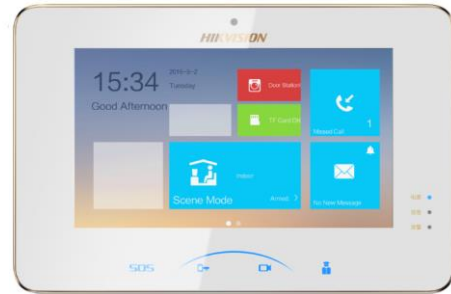

DS-KH8300-T

Video Intercom Indoor Station with 7-inch Touch Screen

Key Features

Basic Functions

- Hands-free audiovisual communication with the door station and the master station in the intercom system
- 8-ch zone alarm supported
- Panic call supported
- Supports monitoring door stations and external cameras
- Remote unlocking via the client software
- High-performance embedded SOC processor
- TF card supported

Video/Audio Functions

- HD video surveillance
- 7-inch colorful FTF LCD with resolution 1024 x 600
- Capacitive touch screen and touch keys

- Noise suppression and echo cancellation

Alarm Functions

- 8-ch alarm input sensors supported
- Auto-uploads alarm messages to the master station, or the client software once the alarm sensor is triggered