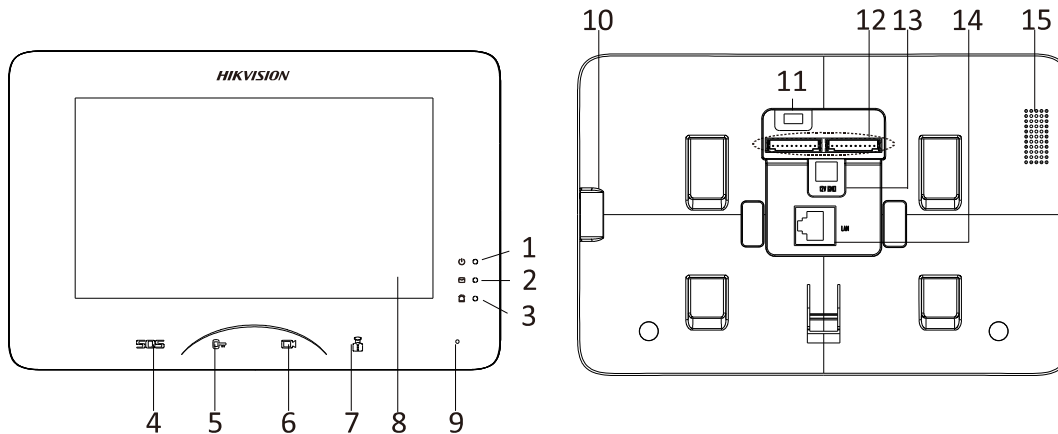

Additional Features

- Community notice supported
- Convenient installation and easy operation

Typical Application

Specifications

Model	DS-KH8300-T	
System parameters	Processor	High-Performance Embedded SOC Processor
	Operation system	Embedded Linux Operation System
Display parameters	Display screen	7-Inch Colorful TFT LCD
	Display resolution	1024 × 600
	Operation method	Capacitive Touch Screen, Touch Key
	Operation interface	Flattened UI Operation Interface
Audio parameters	Audio input	Built-in Omnidirectional Microphone
	Audio output	Built-in Loudspeaker
	Audio compression standard	G.711 U
	Audio compression rate	64 Kbps
	Audio quality	Noise Suppression and Echo Cancellation
Network parameters	Ethernet	10/100 Mbps Self-Adaptive Ethernet
	Network protocol	TCP/IP, SIP, RTSP
Alarm parameters	Alarm input	8-ch Alarm Input Sensor
Device interfaces	Network interface	1 RJ-45 10/100 Mbps Self-Adaptive Ethernet Interface
	RS-485	1 RS-485 Half-Duplex Port
	I/O output	2
	TF card (micro SD card)	TF Card, Support Max. 32GB
General	Memory	256 M
	Power supply	24 VDC, Power Over Network Cable (DS-KAD606, DS-KAD612)
		12 VDC
	Power consumption	≤10 W
	Working temperature	-10° C to + 55° C (14° F to 131° F)
	Working humidity	10% to 90%
	Dimensions (L × W × H)	217 mm × 142 mm × 26 mm (8.5" × 5.6" × 1.0")
Certification	FCC, IC, CE, C-TICK, ROHS, REACH, WEEE	

Appearance and Interfaces

Index	Description	Index	Description
1	Power Supply Indicator	9	Microphone
2	Information Indicator	10	TF Card Slot
3	Alarm Indicator	11	Serial Port
4	SOS Touch Key	12	Terminals
5	Unlock Touch Key	13	Power Supply Interface
6	Live View Touch Key	14	Network Interface
7	Management Center Touch Key	15	Loudspeaker
8	LCD Display Screen		