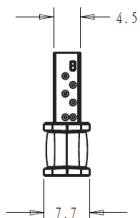

DS-3WRU3X
AX300 Wi-Fi 6 Nano USB Adapter

- Upgrade to WiFi 6 For Better Experience
- Auto-install, Plug And Play
- Compatible with Various Operating Systems

▪ Specification

General	
Product Dimension (W × H × D)	21mm×15mm×7.7mm
Package Dimension (W × H × D)	95mm×98mm×120mm
Net Weight	0.002 kg
Packing List	Wireless USB Adapter × 1 Quick Start Guide × 1 Regulatory Compliance and Safety Information × 1
Packing Method	Single pack
Working Temperature	0 °C to 40 °C (32 °F to 104 °F)
Working Humidity	10% to 90% RH non-condensing
Storage Temperature	-40 °C to 70 °C (-40 °F to 158 °F)
Storage Humidity	30% to 90% RH non-condensing
Max. Power Consumption	≤ 1.25 W
Gross Weight	0.021 kg
Wireless Parameter	
Data Rate	≤ 300 Mbps 2.4 GHz: Up to 286Mbps
Wireless Standard	IEEE802.11ax/b/g/n
Working Frequency Band	2.4 GHz
Transmitting Power	<20dBm (EIRP) <0.1W(EIRP)
Wireless Performance	1*1 MIMO supported
Receiving Sensitivity	2.4 GHz 11b-1M:-96dBm 11g-6M:-94dBm 11n-20M-MCS7:-75dBm 11n-40M-MCS7:-72dBm 11ax-HT20M-MCS9:-69dBm 11ax-HT40M-MCS9:-66dBm
Antenna	Internal Antenna
Hardware Parameter	
Power Supply Method	USB
Software Function	
Application function	Station Mode , Soft AP Mode
Security Mode	Default encryption mode: Mix WPA-PSK/WPA2-PSK WPA algorithm: TKIP
Supported Operating System	win7/10/11/linux

▪ Available Model

DS-3WRU3X(0-STD)

▪ Dimension

See Far, Go Further

www.hikvision.com
support@hikvision.com