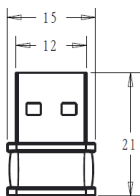

DS-3WRU3X
AX300 Wi-Fi 6 Nano USB Adapter

- Upgrade to WiFi 6 For Better Experience
- Auto-install, Plug And Play
- Compatible with Various Operating Systems

▪ Specification

General	
Product Dimension (W × H × D)	21mm×15mm×7.7mm
Package Dimension (W × H × D)	95mm×98mm×120mm
Net Weight	0.002 kg
Packing List	Wireless USB Adapter × 1 Quick Start Guide × 1 Regulatory Compliance and Safety Information × 1
Packing Method	Single pack
Working Temperature	0 °C to 40 °C (32 °F to 104 °F)
Working Humidity	10% to 90% RH non-condensing
Storage Temperature	-40 °C to 70 °C (-40 °F to 158 °F)
Storage Humidity	30% to 90% RH non-condensing
Max. Power Consumption	≤ 1.25 W
Gross Weight	0.021 kg
Wireless Parameter	
Data Rate	≤ 300 Mbps 2.4 GHz: Up to 286Mbps
Wireless Standard	IEEE802.11ax/b/g/n
Working Frequency Band	2.4 GHz
Transmitting Power	<20dBm (EIRP) <0.1W(EIRP)
Wireless Performance	1*1 MIMO supported
Receiving Sensitivity	2.4 GHz 11b-1M:-96dBm 11g-6M:-94dBm 11n-20M-MCS7:-75dBm 11n-40M-MCS7:-72dBm 11ax-HT20M-MCS9:-69dBm 11ax-HT40M-MCS9:-66dBm
Antenna	Internal Antenna
Hardware Parameter	
Power Supply Method	USB
Software Function	
Application function	Station Mode , Soft AP Mode
Security Mode	Default encryption mode: Mix WPA-PSK/WPA2-PSK WPA algorithm: TKIP
Supported Operating System	win7/10/11/linux

▪ Available Model

DS-3WRU3X(0-STD)

▪ Dimension

See Far, Go Further

www.hikvision.com
support@hikvision.com