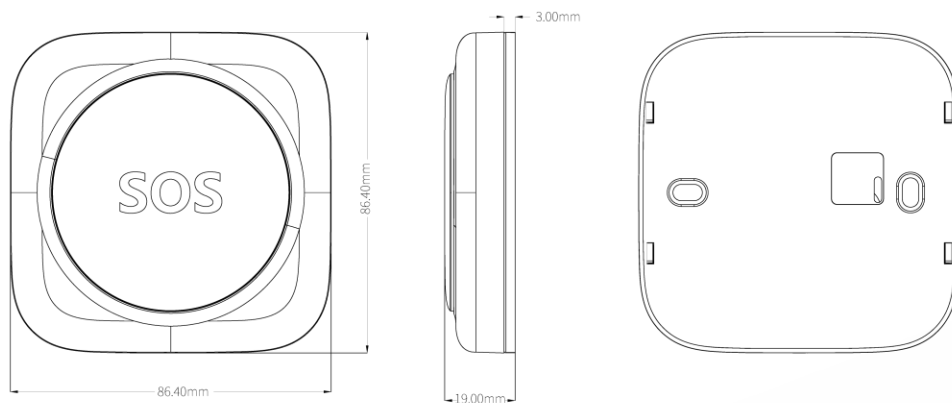

DS-KHS3100X
Emergency Button

- Emergency button with rope
- IP68 protection level for multiple scenarios

▪ Specification

Device interfaces	
Alarm output	1
General	
Installation	Wall mounting
Protective level	IP68
Working temperature	-10 °C to 55 °C (14 °F to 131 °F)
Working humidity	10% to 95% (no-condensing)
Dimension (W × H × D)	86.4 mm × 86.4 mm × 19 mm (3.4" × 3.4" × 0.748")
Power consumption	≤ 4 W
Power supply	9-24 VDC

▪ Available Model

DS-KHS3100X

▪ Dimension

See Far, Go Further

www.hikvision.com
support@hikvision.com