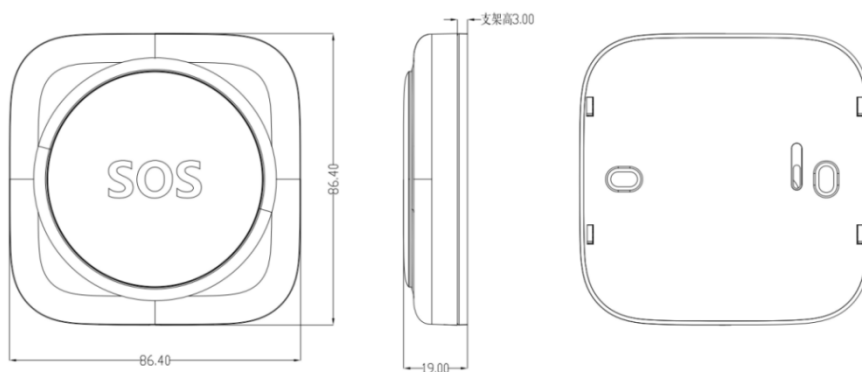

DS-KHS3100/M
Call Button**▪ Specification**

General	
Installation	Wall mounting
Length of rope	60cm
Working temperature	-10°C ~ 55°C
Working humidity	10% to 95% (no-condensing)
Dimension (W × H)	86.4mm×86.4mm×19mm
Battery	/
Power supply	9 - 24 VDC
Power consumption	≤ 4 W

▪ **Dimension**

红线: DC9-24V
 黑线: GND
 黑线: GND
 黄线: NO/高电平

Headquarters

No.555 Qianmo Road, Binjiang District,
 Hangzhou 310051, China
 T +86-571-8807-5998
 www.hikvision.com

Follow us on social media to get the latest product and solution information.