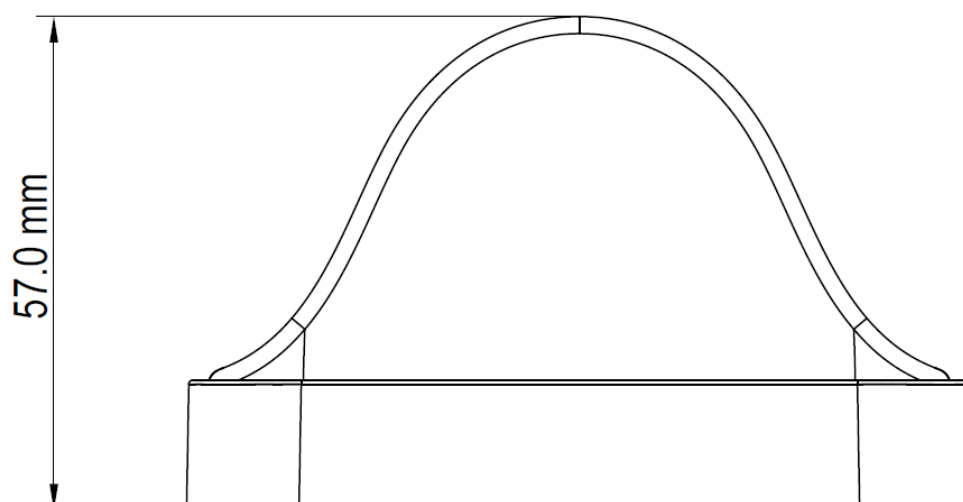

▪ Specification

Device interfaces	
Communication interface	RS-485 Protocol
General	
Installation	Wall-mounting
Working temperature	-20 °C to 60 °C (-4 °F to 140 °F)
Dimension (W × H × D)	120.8 mm × 90.8 mm × 57 mm (4.76" × 3.57" × 2.24")
Material	ABS Body, PC Lens
Power supply	12 VDC

▪ Available Model

DS-KHL14X(Overseas Standard)

▪ Dimension

Front View

SideView

See Far, Go Further

www.hikvision.com
support@hikvision.com