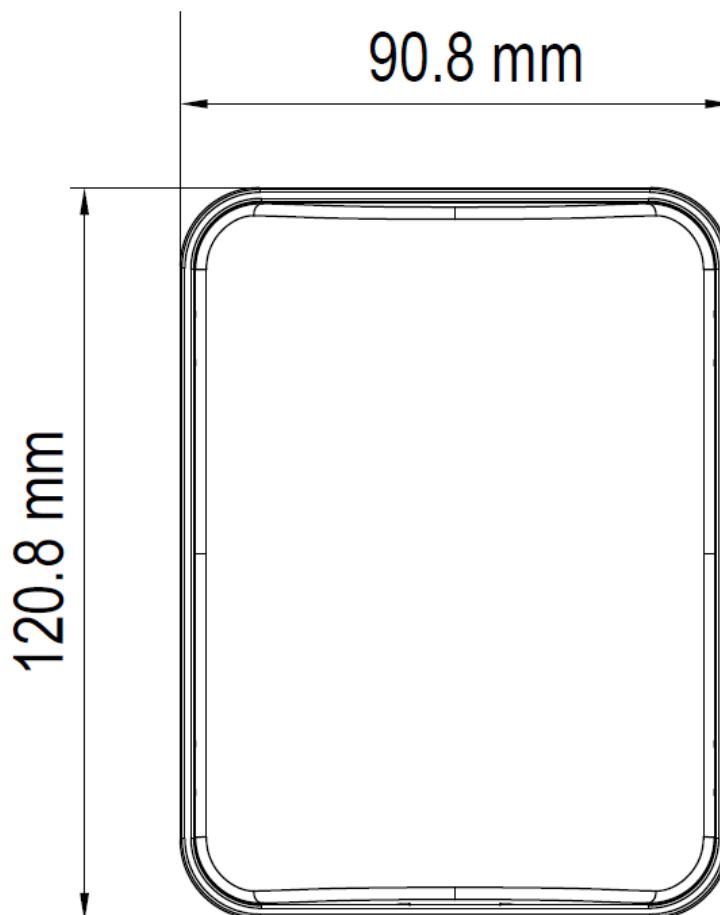

DS-KHL14X
4 Color Door Light

- Wall-mounted 4-color door light
- Equipped with four independent zones, each capable of displaying red, green, yellow, or blue illumination.
- Supports RS-485 communication for connection with bedhead/bedside terminals

▪ Specification

Device interfaces	
Communication interface	RS-485 Protocol
General	
Installation	Wall-mounting
Working temperature	-20 °C to 60 °C (-4 °F to 140 °F)
Dimension (W × H × D)	120.8 mm × 90.8 mm × 57 mm (4.76" × 3.57" × 2.24")
Material	ABS Body, PC Lens
Power supply	12 VDC

▪ Available Model

DS-KHL14X(Overseas Standard)

▪ Dimension

Front View

SideView

See Far, Go Further

www.hikvision.com
support@hikvision.com