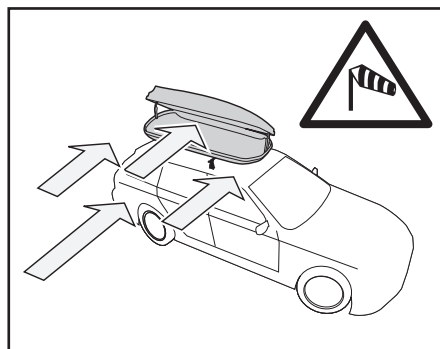

MAX  
LOADING =

\* Mania/Marathon/Venom 400: 15kg/33lb  
Mania/Marathon/Venom 460: 17kg/37.5lb

MANIA  
Max 75kg / 165lb

MARATHON/VENOM  
Max 50kg / 110lb

N		Q
11	 XXXX	2

**Optional kit 00012460000**

min 18mm / 0.7"  
max 35mm / 1.3"