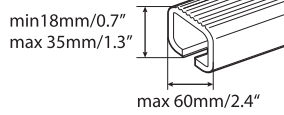

**U-BOLT
fixing**