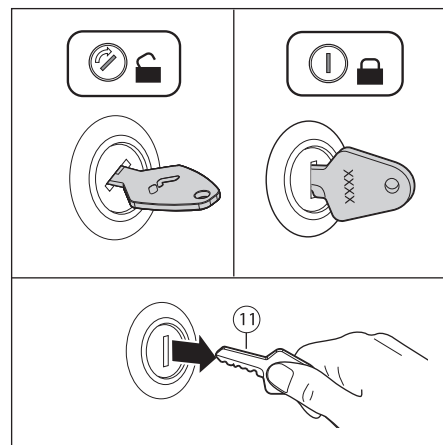

MAX  
LOADING =

\* Mania/Marathon/Venom 400: 15kg/33lb  
Mania/Marathon/Venom 460: 17kg/37.5lb

MANIA  
Max 75kg / 165lb

MARATHON/VENOM  
Max 50kg / 110lb

N		Q
11	 XXXX	2

**Optional kit 00012460000**

min 18mm / 0.7"  
max 35mm / 1.3"