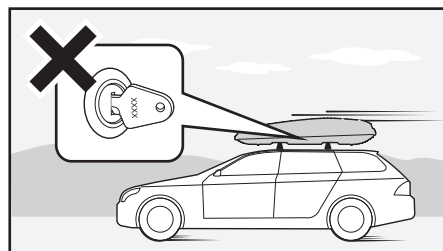

MAX  
LOADING =

\* Mania/Marathon/Venom 400: 15kg/33lb  
Mania/Marathon/Venom 460: 17kg/37.5lb

MANIA  
Max 75kg / 165lb

MARATHON/VENOM  
Max 50kg / 110lb

N		Q
11	 XXXX	2

**Optional kit 00012460000**

min 18mm / 0.7"  
max 35mm / 1.3"