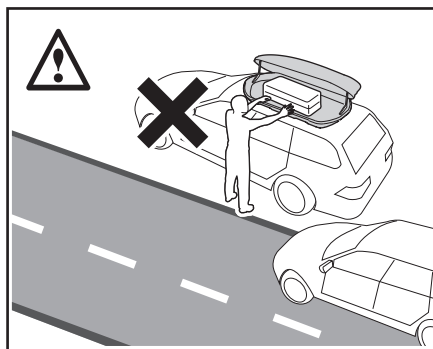

MAX  
LOADING =

\* Mania/Marathon/Venom 400: 15kg/33lb  
Mania/Marathon/Venom 460: 17kg/37.5lb

MANIA  
Max 75kg / 165lb

MARATHON/VENOM  
Max 50kg / 110lb

N		Q
11	 XXXX	2

**Optional kit 00012460000**

min 18mm / 0.7"  
max 35mm / 1.3"