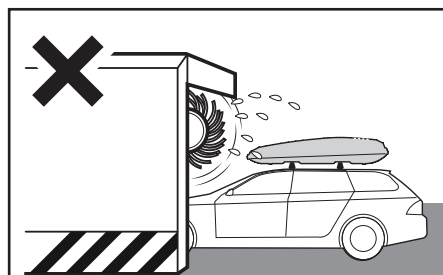

MAX  
LOADING =

\* Mania/Marathon/Venom 400: 15kg/33lb  
Mania/Marathon/Venom 460: 17kg/37.5lb

MANIA  
Max 75kg / 165lb

MARATHON/VENOM  
Max 50kg / 110lb

N		Q
11	 XXXX	2

**Optional kit 00012460000**

min 18mm / 0.7"  
max 35mm / 1.3"