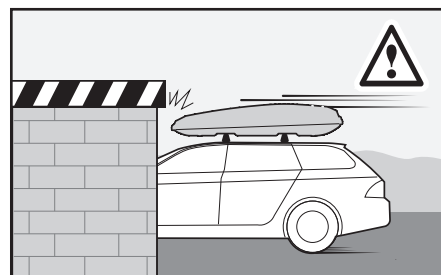

MAX  
LOADING =

\* Mania/Marathon/Venom 400: 15kg/33lb  
Mania/Marathon/Venom 460: 17kg/37.5lb

MANIA  
Max 75kg / 165lb

MARATHON/VENOM  
Max 50kg / 110lb

N		Q
11	 XXXX	2

**Optional kit 00012460000**

min 18mm / 0.7"  
max 35mm / 1.3"