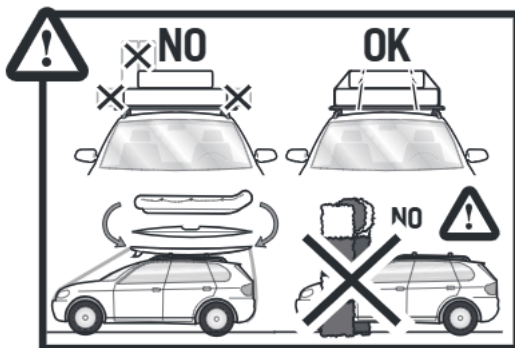

TIGER / AVIA

LEOPARD

TIGER / AVIA / LEOPARD

TIGER / AVIA

| | |  | + |  |
|-----------------|----------------|---|---|---|
| | | Peso (kg) | | Portata (kg) |
| TIGER SILVER | AVIA SILVER | 3,5 | | 75 |
| TIGER BLACK | AVIA BLACK | 3,4 | | 75 |
| TIGER XL SILVER | AVIA XL SILVER | 3,7 | | 75 |
| TIGER XL BLACK | AVIA XL BLACK | 3,6 | | 75 |
| LEOPARD | | 4 | | 75 |
| LEOPARD XL | | 4,3 | | 75 |