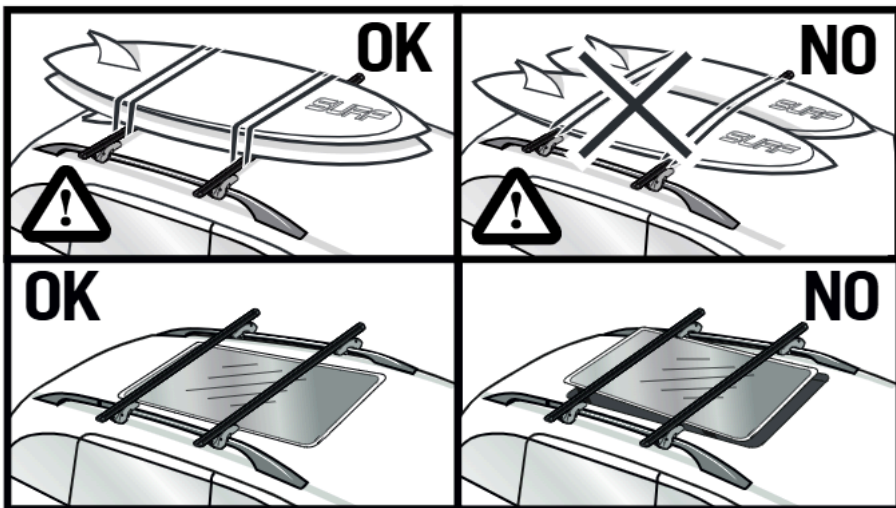

TIGER / AVIA

LEOPARD

TIGER / AVIA / LEOPARD

TIGER / AVIA

| | |  | + |  |
|-----------------|----------------|---|---|---|
| | | Peso (kg) | | Portata (kg) |
| TIGER SILVER | AVIA SILVER | 3,5 | | 75 |
| TIGER BLACK | AVIA BLACK | 3,4 | | 75 |
| TIGER XL SILVER | AVIA XL SILVER | 3,7 | | 75 |
| TIGER XL BLACK | AVIA XL BLACK | 3,6 | | 75 |
| LEOPARD | | 4 | | 75 |
| LEOPARD XL | | 4,3 | | 75 |