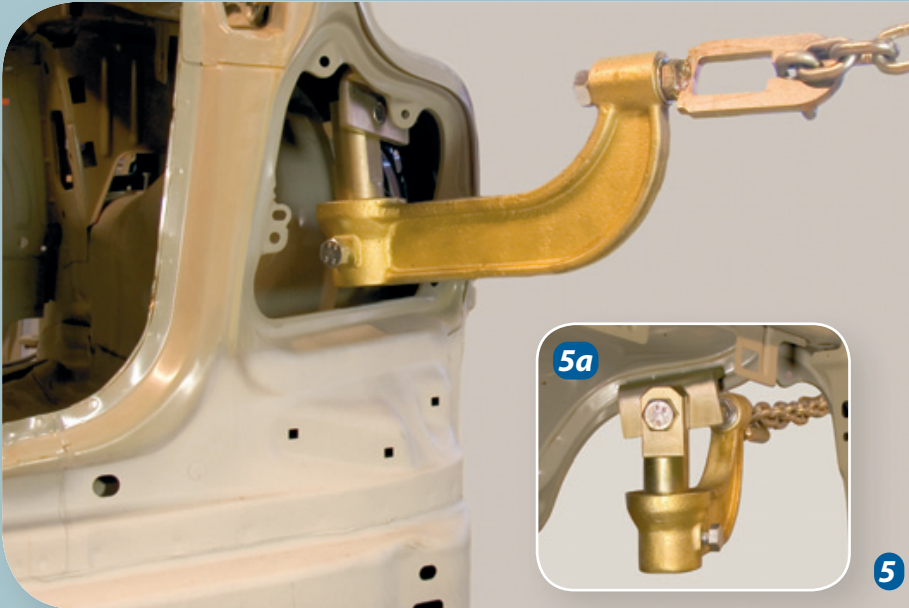

Autorobot[®]

SATELLITE STRAIGHTENING SET

**Technology
from FINLAND**

Autorobot®

The modular Satellite straightening set is designed for bodyshops who want to be the best in their field and make a good profit.

Satellite 714B basic part rotates and reaches automatically the most ideal pulling direction.

714B

Pat.pend.

1

2

3

The modules of the Satellite straightening set are made of the best material and can handle the strongest vehicle structures without trouble. The inexpensive Satellite set is a very economical solution because of its versatile use. Several types of accessories can be attached to the moulded, rotating straightening arm.

Additional sets for Autorobot Satellite straightening set

Set No. 714+2B is suitable for almost any car.

714+2B

12

13

13a

714A-1A

14

738

20

21

22

Autorobot®

Using Autorobot Satellite optional sets to straighten strong structured vehicle body parts.

In line straightening of the strong-structured B pillar often requires a hydraulic pull together with a simultaneous mechanical push.