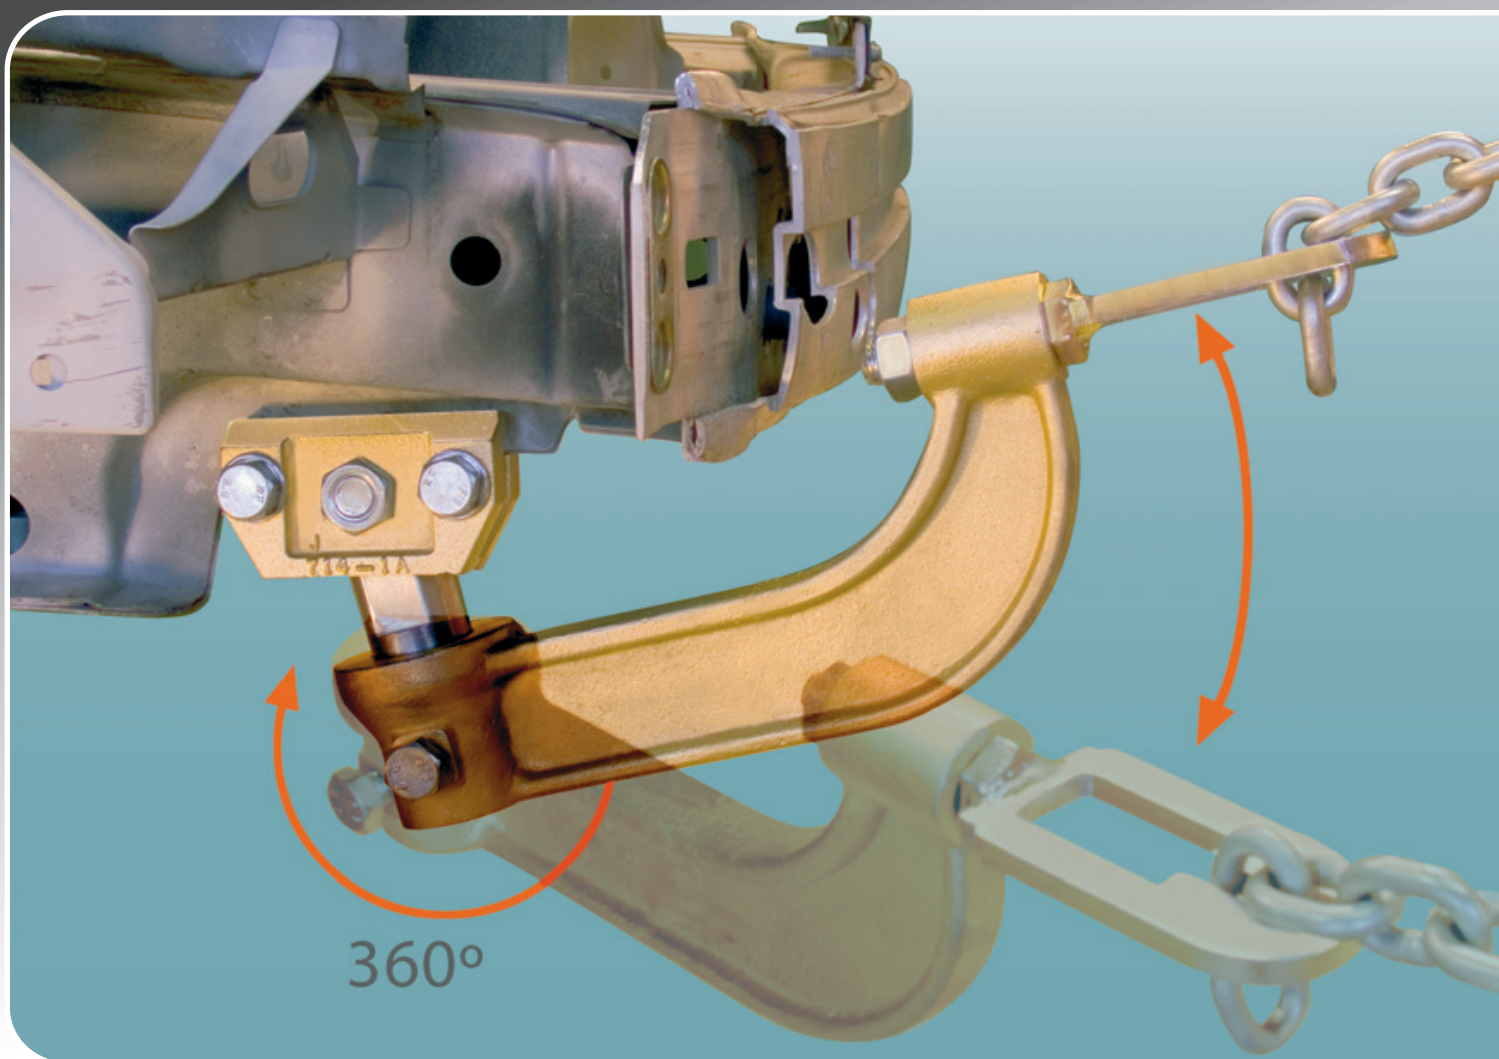

Autorobot[®]

SATELLITE STRAIGHTENING SET

**Technology
from FINLAND**

Autorobot®

The modular Satellite straightening set is designed for bodyshops who want to be the best in their field and make a good profit.

Satellite 714B basic part rotates and reaches automatically the most ideal pulling direction.

714B

Pat.pend.

1

2

3

The modules of the Satellite straightening set are made of the best material and can handle the strongest vehicle structures without trouble. The inexpensive Satellite set is a very economical solution because of its versatile use. Several types of accessories can be attached to the moulded, rotating straightening arm.

738

20

21

22

Autorobot®

Using Autorobot Satellite optional sets to straighten strong structured vehicle body parts.

In line straightening of the strong-structured B pillar often requires a hydraulic pull together with a simultaneous mechanical push.

The B pillar straightens out more easily, if a support is placed at the damaged point. The support equipment shown in the picture can also be used in other kinds of straightening jobs.

714B+1+2

Satellite 714B+1 set for pulling and support. The set consists of patented straightening modules that work both independently and together. Modular design means profitability because the bodyshop now doesn't need to purchase separate tool sets for each purpose.