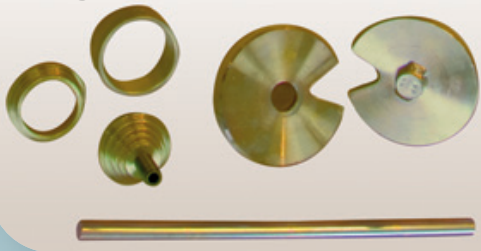

Satellite 714B basic part rotates and reaches automatically the most ideal pulling direction.

714B

Pat.pend.

1

2

3

The modules of the Satellite straightening set are made of the best material and can handle the strongest vehicle structures without trouble. The inexpensive Satellite set is a very economical solution because of its versatile use. Several types of accessories can be attached to the moulded, rotating straightening arm.

Additional sets for Autorobot Satellite straightening set

Set No. 714+2B is suitable for almost any car.

714+2B

12

13

13a

714A-1A

14

738

20

21

22

Autorobot®

Using Autorobot Satellite optional sets to straighten strong structured vehicle body parts.

In line straightening of the strong-structured B pillar often requires a hydraulic pull together with a simultaneous mechanical push.