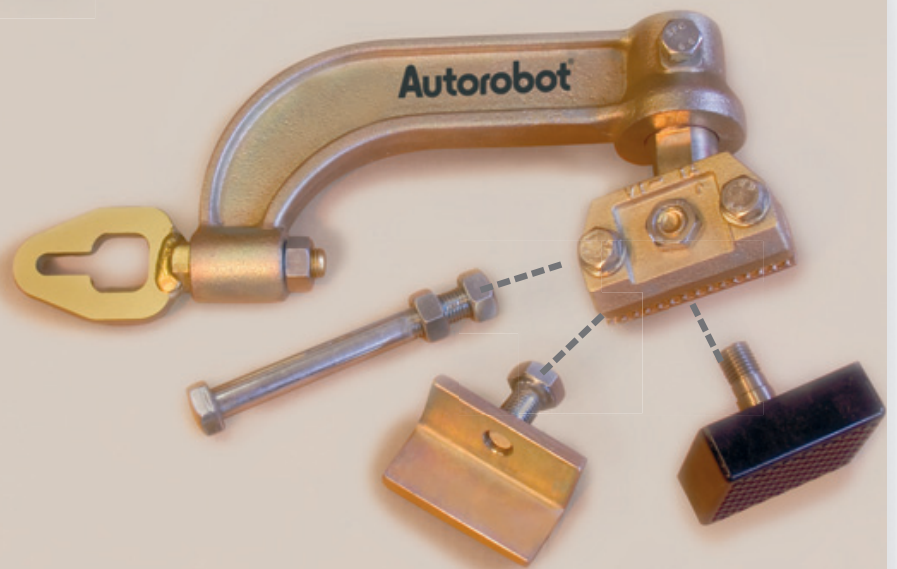

Autorobot[®]

SATELLITE STRAIGHTENING SET

**Technology
from FINLAND**

Autorobot®

The modular Satellite straightening set is designed for bodyshops who want to be the best in their field and make a good profit.

Satellite 714B basic part rotates and reaches automatically the most ideal pulling direction.

714B

Pat.pend.

1

2

3

The modules of the Satellite straightening set are made of the best material and can handle the strongest vehicle structures without trouble. The inexpensive Satellite set is a very economical solution because of its versatile use. Several types of accessories can be attached to the moulded, rotating straightening arm.

738

20

21

22

Autorobot®

Using Autorobot Satellite optional sets to straighten strong structured vehicle body parts.

In line straightening of the strong-structured B pillar often requires a hydraulic pull together with a simultaneous mechanical push.

The B pillar straightens out more easily, if a support is placed at the damaged point. The support equipment shown in the picture can also be used in other kinds of straightening jobs.

714B+1+2

Satellite 714B+1 set for pulling and support. The set consists of patented straightening modules that work both independently and together. Modular design means profitability because the bodyshop now doesn't need to purchase separate tool sets for each purpose.