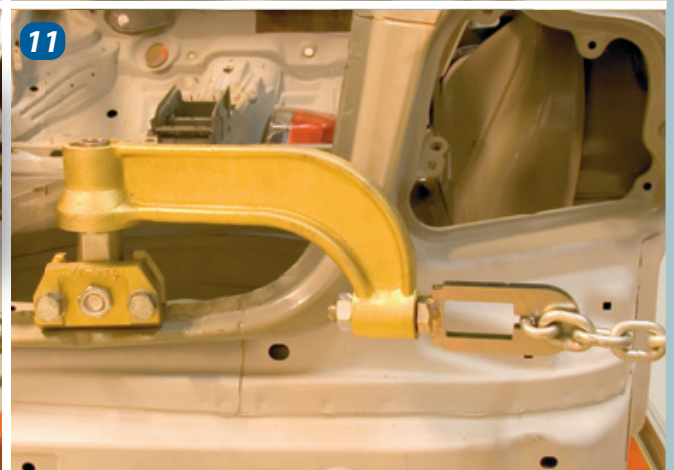

Autorobot[®]

SATELLITE STRAIGHTENING SET

**Technology
from FINLAND**

Autorobot®

The modular Satellite straightening set is designed for bodyshops who want to be the best in their field and make a good profit.

Satellite 714B basic part rotates and reaches automatically the most ideal pulling direction.

714B

Pat.pend.

1

2

3

The modules of the Satellite straightening set are made of the best material and can handle the strongest vehicle structures without trouble. The inexpensive Satellite set is a very economical solution because of its versatile use. Several types of accessories can be attached to the moulded, rotating straightening arm.

738

20

21

22

Autorobot®

Using Autorobot Satellite optional sets to straighten strong structured vehicle body parts.

In line straightening of the strong-structured B pillar often requires a hydraulic pull together with a simultaneous mechanical push.