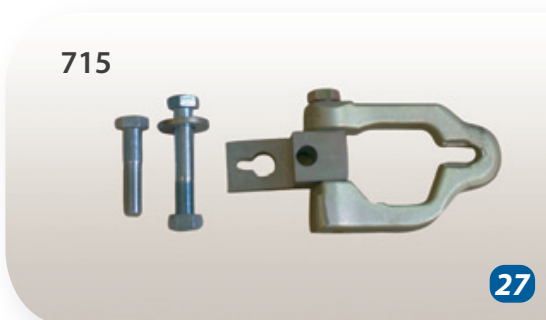

738

20

21

22

Autorobot®

Using Autorobot Satellite optional sets to straighten strong structured vehicle body parts.

In line straightening of the strong-structured B pillar often requires a hydraulic pull together with a simultaneous mechanical push.

The B pillar straightens out more easily, if a support is placed at the damaged point. The support equipment shown in the picture can also be used in other kinds of straightening jobs.

714B+1+2

Satellite 714B+1 set for pulling and support. The set consists of patented straightening modules that work both independently and together. Modular design means profitability because the bodyshop now doesn't need to purchase separate tool sets for each purpose.