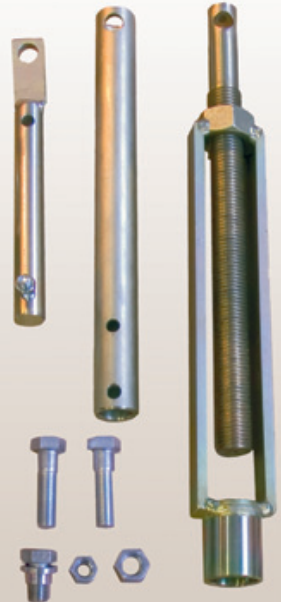

Satellite 714B basic part rotates and reaches automatically the most ideal pulling direction.

714B

Pat.pend.

1

2

3

The modules of the Satellite straightening set are made of the best material and can handle the strongest vehicle structures without trouble. The inexpensive Satellite set is a very economical solution because of its versatile use. Several types of accessories can be attached to the moulded, rotating straightening arm.

738

20

21

22

Autorobot®

Using Autorobot Satellite optional sets to straighten strong structured vehicle body parts.

In line straightening of the strong-structured B pillar often requires a hydraulic pull together with a simultaneous mechanical push.

The B pillar straightens out more easily, if a support is placed at the damaged point. The support equipment shown in the picture can also be used in other kinds of straightening jobs.

714B+1+2

Satellite 714B+1 set for pulling and support. The set consists of patented straightening modules that work both independently and together. Modular design means profitability because the bodyshop now doesn't need to purchase separate tool sets for each purpose.

30

714B

714+2B

714A-1A

714B+6

738

714B+5

714B+1