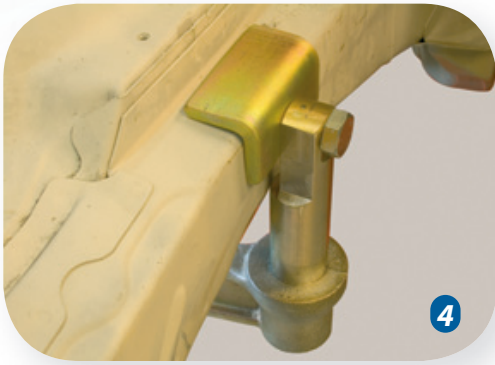

Satellite 714B basic part rotates and reaches automatically the most ideal pulling direction.

714B

Pat.pend.

1

2

3

The modules of the Satellite straightening set are made of the best material and can handle the strongest vehicle structures without trouble. The inexpensive Satellite set is a very economical solution because of its versatile use. Several types of accessories can be attached to the moulded, rotating straightening arm.

738

20

21

22

Autorobot®

Using Autorobot Satellite optional sets to straighten strong structured vehicle body parts.

In line straightening of the strong-structured B pillar often requires a hydraulic pull together with a simultaneous mechanical push.