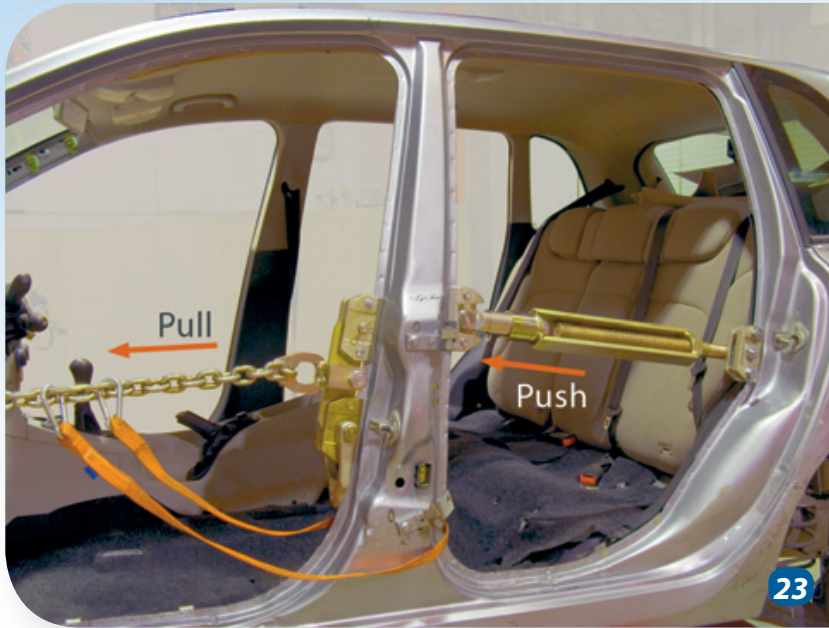

Autorobot[®]

SATELLITE STRAIGHTENING SET

**Technology
from FINLAND**

Autorobot®

The modular Satellite straightening set is designed for bodyshops who want to be the best in their field and make a good profit.

Satellite 714B basic part rotates and reaches automatically the most ideal pulling direction.

714B

Pat.pend.

1

2

3

The modules of the Satellite straightening set are made of the best material and can handle the strongest vehicle structures without trouble. The inexpensive Satellite set is a very economical solution because of its versatile use. Several types of accessories can be attached to the moulded, rotating straightening arm.

738

20

21

22

Autorobot®

Using Autorobot Satellite optional sets to straighten strong structured vehicle body parts.

In line straightening of the strong-structured B pillar often requires a hydraulic pull together with a simultaneous mechanical push.

The B pillar straightens out more easily, if a support is placed at the damaged point. The support equipment shown in the picture can also be used in other kinds of straightening jobs.

714B+1+2

Satellite 714B+1 set for pulling and support. The set consists of patented straightening modules that work both independently and together. Modular design means profitability because the bodyshop now doesn't need to purchase separate tool sets for each purpose.