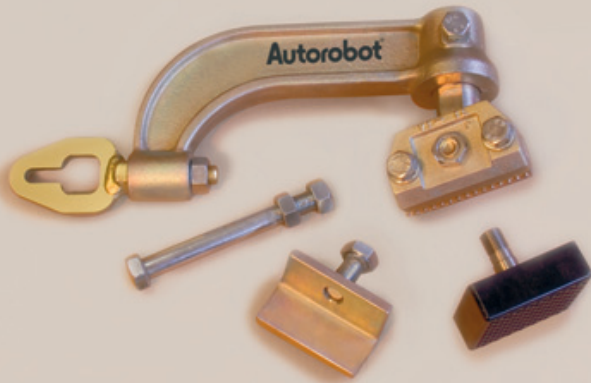

Satellite 714B+1 set for pulling and support. The set consists of patented straightening modules that work both independently and together. Modular design means profitability because the bodyshop now doesn't need to purchase separate tool sets for each purpose.

30

714B

714+2B

714A-1A

714B+6

738

714B+5

714B+1

Manufacturer:

Autorobot
FINLAND OY

Yrittäjätie 23, 70150 Kuopio, Finland
Tel. +358-17-283 3711, Fax +358-17-283 1623
E-mail: autorobot@autorobot.com
www.autorobot.com

Seller: