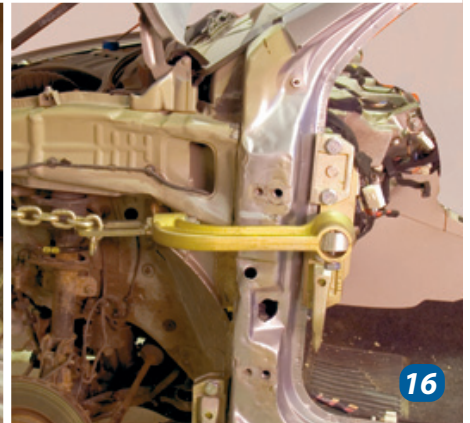

Additional sets for Autorobot Satellite straightening set

Set No. 714+2B is suitable for almost any car.

714+2B

12

13

13a

714A-1A

14

15

16

714B+5

17

18a

18

Max. 5 tons

19

738

20

21

22