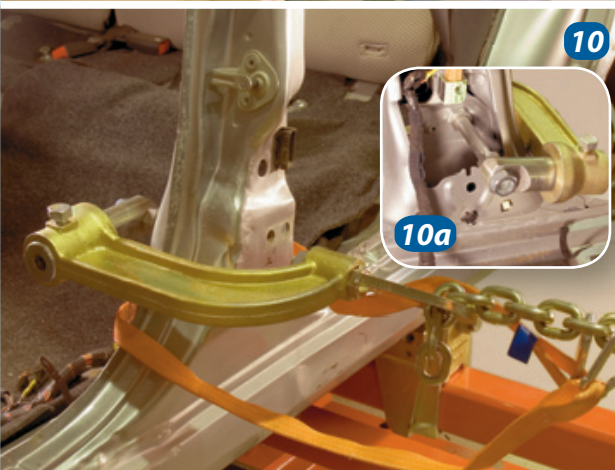

Satellite 714B basic part rotates and reaches automatically the most ideal pulling direction.

714B

Pat.pend.

1

2

3

The modules of the Satellite straightening set are made of the best material and can handle the strongest vehicle structures without trouble. The inexpensive Satellite set is a very economical solution because of its versatile use. Several types of accessories can be attached to the moulded, rotating straightening arm.

Additional sets for Autorobot Satellite straightening set

Set No. 714+2B is suitable for almost any car.

714+2B

12

13

13a

714A-1A

14

738

20

21

22

Autorobot®

Using Autorobot Satellite optional sets to straighten strong structured vehicle body parts.

In line straightening of the strong-structured B pillar often requires a hydraulic pull together with a simultaneous mechanical push.