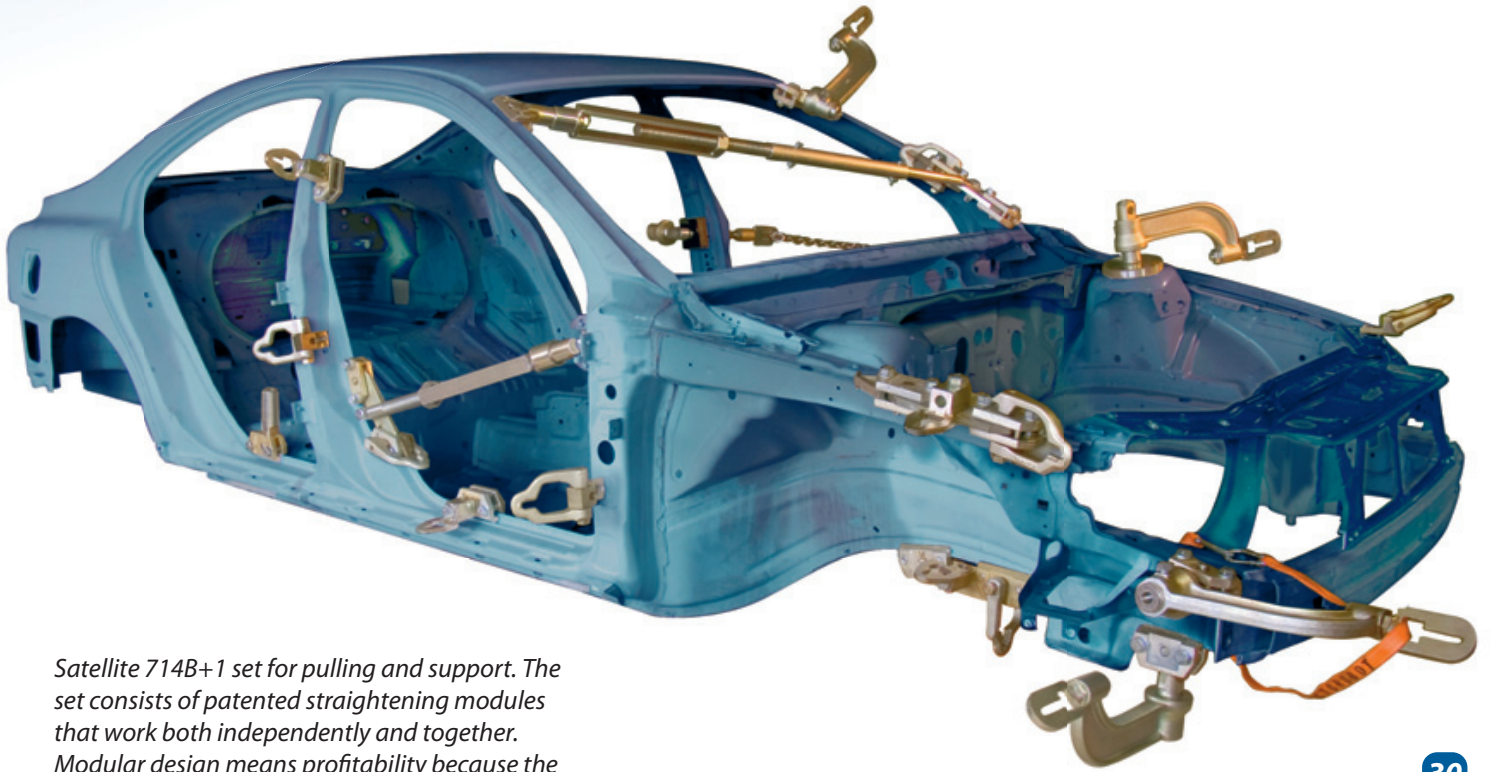

Autorobot[®]

SATELLITE STRAIGHTENING SET

**Technology
from FINLAND**

Autorobot®

The modular Satellite straightening set is designed for bodyshops who want to be the best in their field and make a good profit.

Satellite 714B basic part rotates and reaches automatically the most ideal pulling direction.

714B

Pat.pend.

1

2

3

The modules of the Satellite straightening set are made of the best material and can handle the strongest vehicle structures without trouble. The inexpensive Satellite set is a very economical solution because of its versatile use. Several types of accessories can be attached to the moulded, rotating straightening arm.

738

20

21

22

Autorobot®

Using Autorobot Satellite optional sets to straighten strong structured vehicle body parts.

In line straightening of the strong-structured B pillar often requires a hydraulic pull together with a simultaneous mechanical push.

The B pillar straightens out more easily, if a support is placed at the damaged point. The support equipment shown in the picture can also be used in other kinds of straightening jobs.

714B+1+2

Satellite 714B+1 set for pulling and support. The set consists of patented straightening modules that work both independently and together. Modular design means profitability because the bodyshop now doesn't need to purchase separate tool sets for each purpose.