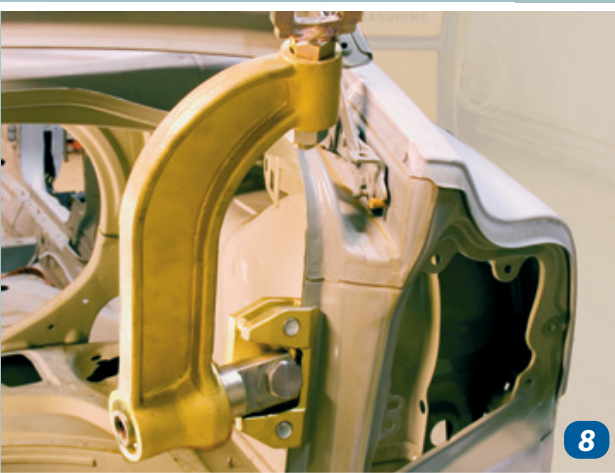

Satellite 714B basic part rotates and reaches automatically the most ideal pulling direction.

714B

Pat.pend.

1

2

3

The modules of the Satellite straightening set are made of the best material and can handle the strongest vehicle structures without trouble. The inexpensive Satellite set is a very economical solution because of its versatile use. Several types of accessories can be attached to the moulded, rotating straightening arm.

738

20

21

22

Autorobot®

Using Autorobot Satellite optional sets to straighten strong structured vehicle body parts.

In line straightening of the strong-structured B pillar often requires a hydraulic pull together with a simultaneous mechanical push.