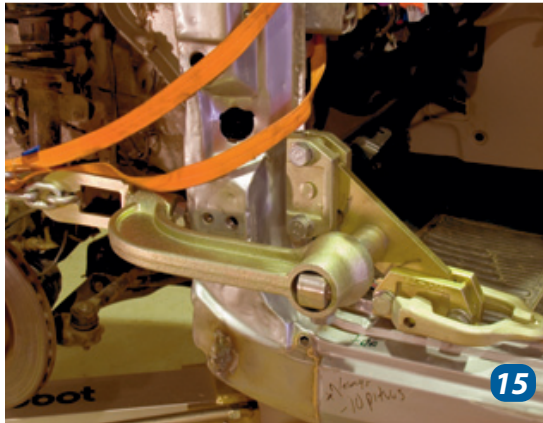

Additional sets for Autorobot Satellite straightening set

Set No. 714+2B is suitable for almost any car.

714+2B

12

13

13a

714A-1A

14

15

16

714B+5

17

18a

18

Max. 5 tons

19

738

20

21

22