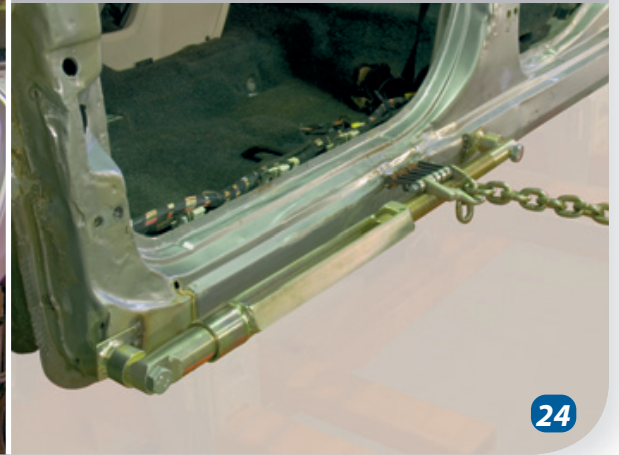

Autorobot[®]

SATELLITE STRAIGHTENING SET

**Technology
from FINLAND**

Autorobot®

The modular Satellite straightening set is designed for bodyshops who want to be the best in their field and make a good profit.

Satellite 714B basic part rotates and reaches automatically the most ideal pulling direction.

714B

Pat.pend.

1

2

3

The modules of the Satellite straightening set are made of the best material and can handle the strongest vehicle structures without trouble. The inexpensive Satellite set is a very economical solution because of its versatile use. Several types of accessories can be attached to the moulded, rotating straightening arm.

738

20

21

22

Autorobot®

Using Autorobot Satellite optional sets to straighten strong structured vehicle body parts.

In line straightening of the strong-structured B pillar often requires a hydraulic pull together with a simultaneous mechanical push.

The B pillar straightens out more easily, if a support is placed at the damaged point. The support equipment shown in the picture can also be used in other kinds of straightening jobs.

714B+1+2

Satellite 714B+1 set for pulling and support. The set consists of patented straightening modules that work both independently and together. Modular design means profitability because the bodyshop now doesn't need to purchase separate tool sets for each purpose.