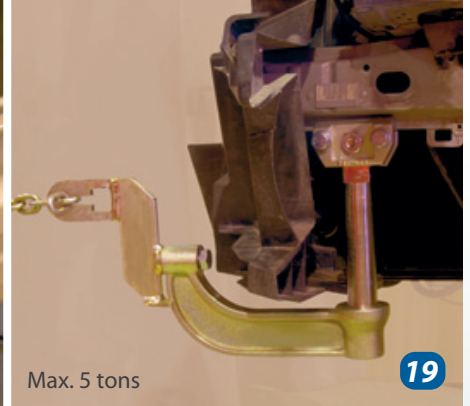

Max. 5 tons

19

738