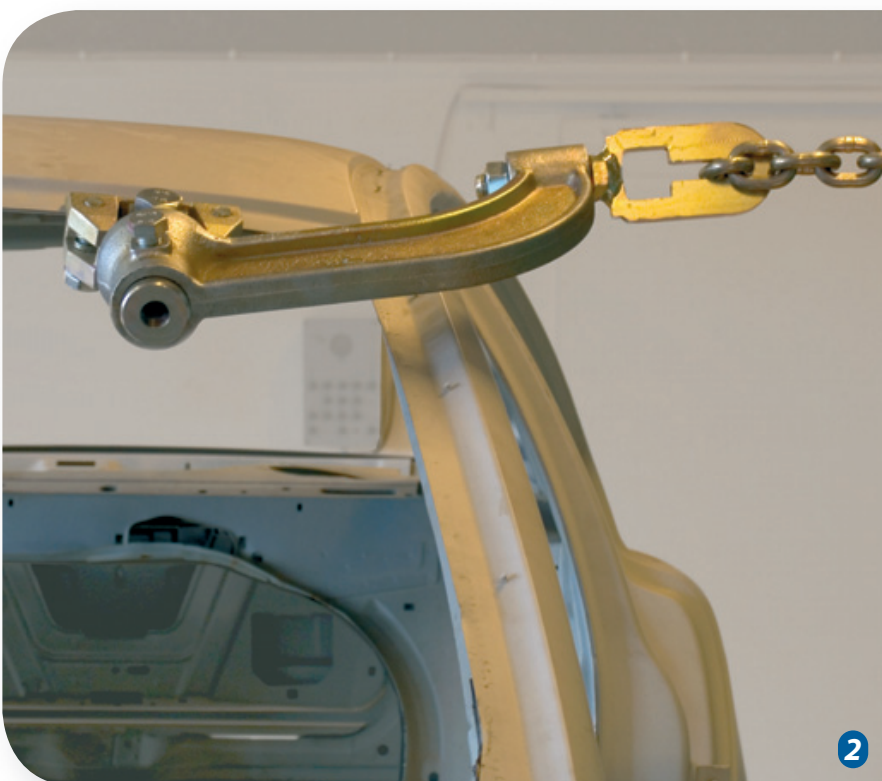

Autorobot[®]

SATELLITE STRAIGHTENING SET

**Technology
from FINLAND**

Autorobot®

The modular Satellite straightening set is designed for bodyshops who want to be the best in their field and make a good profit.

Satellite 714B basic part rotates and reaches automatically the most ideal pulling direction.

714B

Pat.pend.

1

2

3

The modules of the Satellite straightening set are made of the best material and can handle the strongest vehicle structures without trouble. The inexpensive Satellite set is a very economical solution because of its versatile use. Several types of accessories can be attached to the moulded, rotating straightening arm.

738

20

21

22

Autorobot®

Using Autorobot Satellite optional sets to straighten strong structured vehicle body parts.

In line straightening of the strong-structured B pillar often requires a hydraulic pull together with a simultaneous mechanical push.

The B pillar straightens out more easily, if a support is placed at the damaged point. The support equipment shown in the picture can also be used in other kinds of straightening jobs.

714B+1+2

Satellite 714B+1 set for pulling and support. The set consists of patented straightening modules that work both independently and together. Modular design means profitability because the bodyshop now doesn't need to purchase separate tool sets for each purpose.