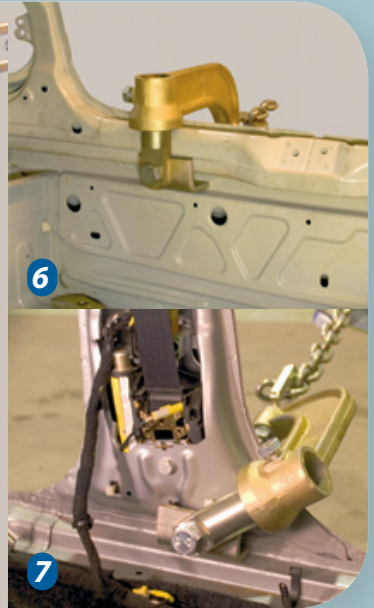

Satellite 714B basic part rotates and reaches automatically the most ideal pulling direction.

714B

Pat.pend.

1

2

3

The modules of the Satellite straightening set are made of the best material and can handle the strongest vehicle structures without trouble. The inexpensive Satellite set is a very economical solution because of its versatile use. Several types of accessories can be attached to the moulded, rotating straightening arm.

738

20

21

22

Autorobot®

Using Autorobot Satellite optional sets to straighten strong structured vehicle body parts.

In line straightening of the strong-structured B pillar often requires a hydraulic pull together with a simultaneous mechanical push.