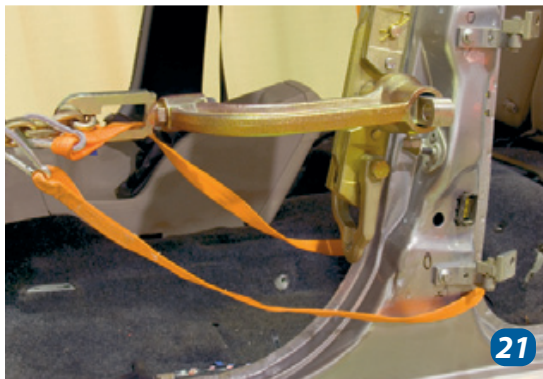

Satellite 714B basic part rotates and reaches automatically the most ideal pulling direction.

714B

Pat.pend.

1

2

3

The modules of the Satellite straightening set are made of the best material and can handle the strongest vehicle structures without trouble. The inexpensive Satellite set is a very economical solution because of its versatile use. Several types of accessories can be attached to the moulded, rotating straightening arm.

738

20

21

22

Autorobot®

Using Autorobot Satellite optional sets to straighten strong structured vehicle body parts.

In line straightening of the strong-structured B pillar often requires a hydraulic pull together with a simultaneous mechanical push.