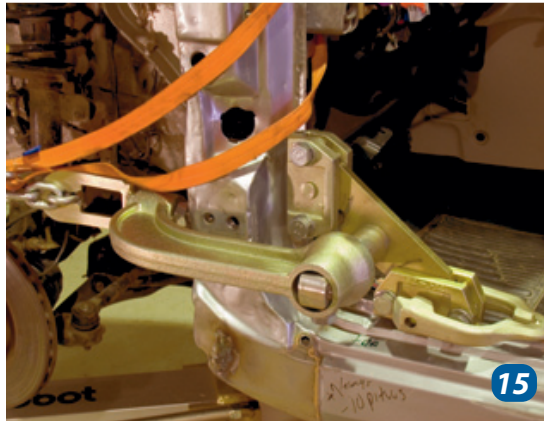

# Additional sets for Autorobot Satellite straightening set

Set No. 714+2B is suitable for almost any car.

714+2B

714A-1A

714B+5

Max. 5 tons

738