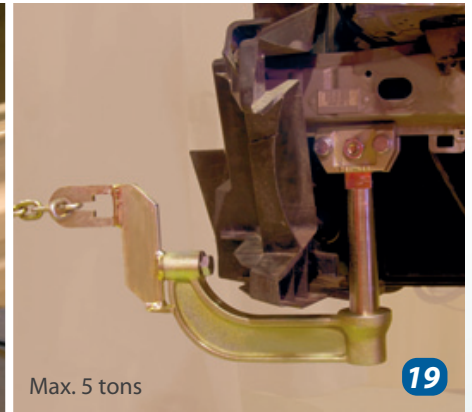

# Additional sets for Autorobot Satellite straightening set

Set No. 714+2B is suitable for almost any car.

714+2B

714A-1A

714B+5

Max. 5 tons

738