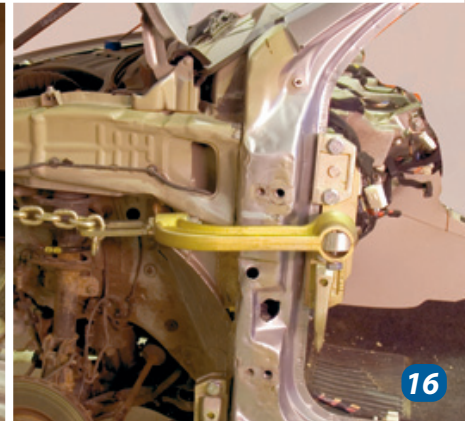

# Additional sets for Autorobot Satellite straightening set

Set No. 714+2B is suitable for almost any car.

714+2B

714A-1A

714B+5

Max. 5 tons

738