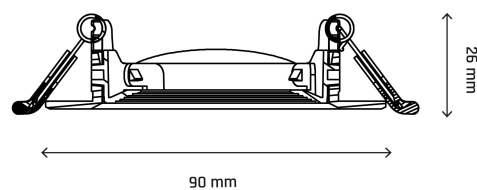

Technical data

Code	SLIP001026
Light source included	No
Working temperature range	-20 / +40 °
Warranty	2 years
Lifespan	17000 h
Housing material	Plastic
Degree of protection (IP)	IP20
Colour	Black
Dimension (AxBxC)	90x26 mm
Mounting hole	75 mm
For use	Inside
Assembly method	Recessed
Application	INT
Made in	PRC
Other	MAX 6W LED; NO INTENDED FOR HALOGEN ,

Logistics data

Bulk packaging	100 pcs.
Quantity per pallet	2800 pcs.
Gross weight (1 pcs.)	0.035 kg

Related documents

User manual

Declaration of Conformity