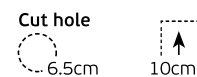

Recessed Spots for GU10/PAR16

Ikon

VK/03306/BC

VK/03306

Code
64174-033108

Model
VK/03306/BG
●● Sanded black body+gold reflector. Max. 12W. (LED)

Box
50pcs

64174-034108

VK/03306/BC
●● Sanded black body+copper reflector. Max. 12W. (LED)

50pcs

Details

Included lampholder GU10.
Match also with lamps: GU10/50, Par16, Modules 50.

Material Pure aluminium+iron.