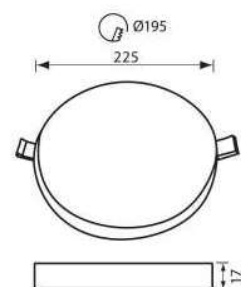

HIGH EFFICIENCY 100lm/W

RONDO LED 18W

RONDO LED 24W

RONDO LED 36W

- 230V
- 50/60Hz
- IP 44/20
- 20000 [h]
- 200 [°]
- Ra ≥80
- House icon
- Installation icon
- 0,6 [m]
- RoHS icon
- Hg icon
- CE

20 000h

-90% energy