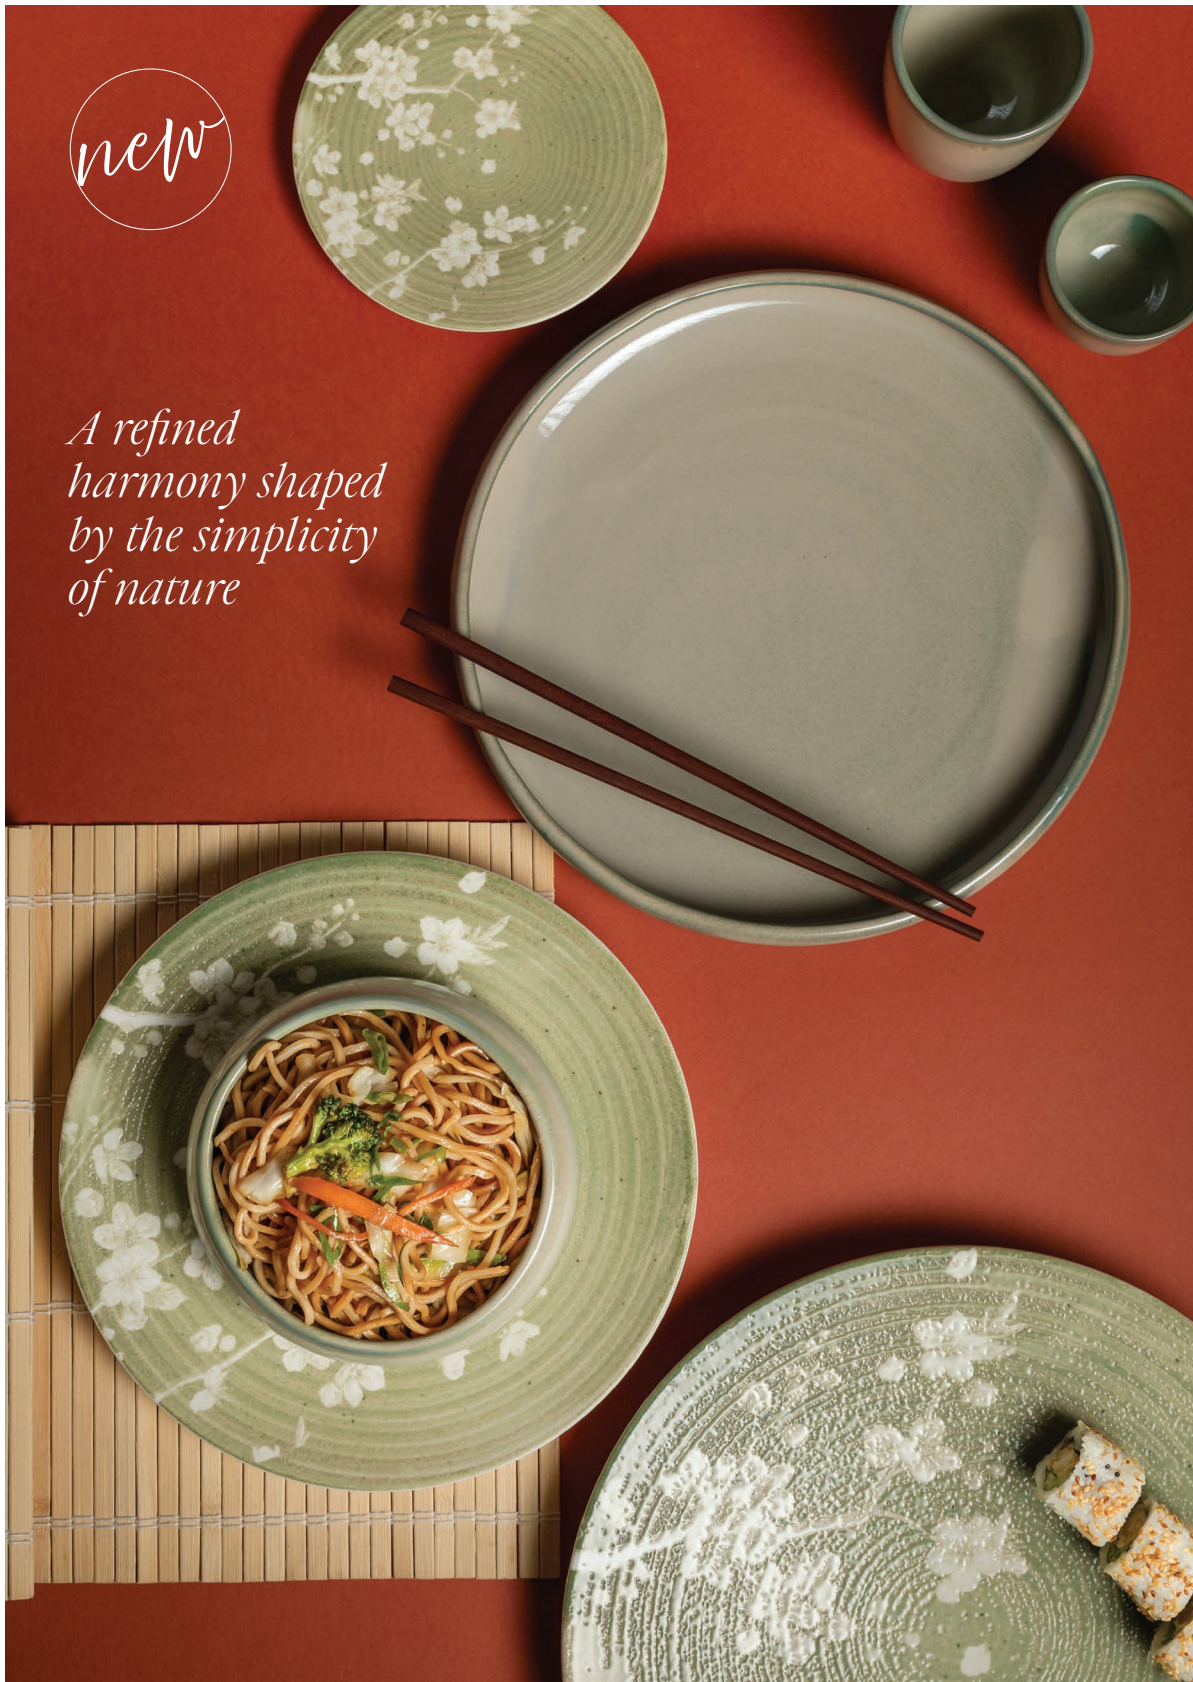

AVEN
SAVOR SOY DISPENSER 
AVN-SVRSS90 90 cc 12

AVEN
CHOPSTICKS REST 
AVN-SVRCR04 12

VERDEL

new

*A refined
harmony shaped
by the simplicity
of nature*

VERDEL
CELESTA FLAT PLATE 

| | | |
|-------------|-------|---|
| VRD-CLSDZ22 | 22 cm | 6 |
| VRD-CLSDZ27 | 27 cm | 6 |