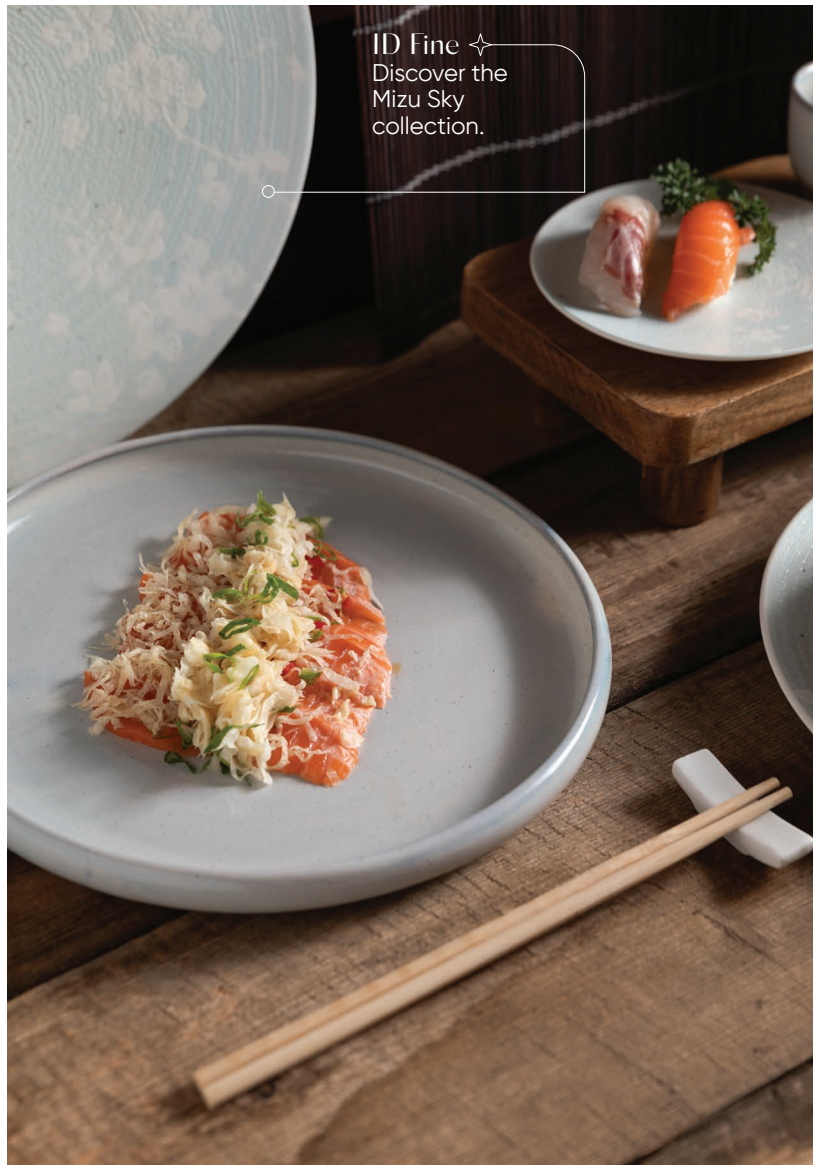

ID Fine ✨
Discover the
Mizu Sky
collection.