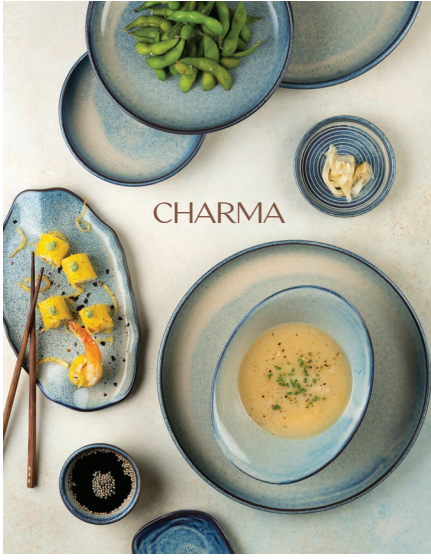

new

new

new

new

new

Collections

- | | |
|-----------|------------|
| 14 Qasbah | 38 Charma |
| 16 Rune | 42 Coastal |
| 18 Aven | 46 Hazel |
| 22 Verdel | 50 Limette |
| 26 Solin | 54 Blush |
| 30 Ashen | 56 Taupe |
| 32 Noctis | 58 Teal |
| 33 Ventis | 60 Dove |
| 34 Cameo | 62 Raven |