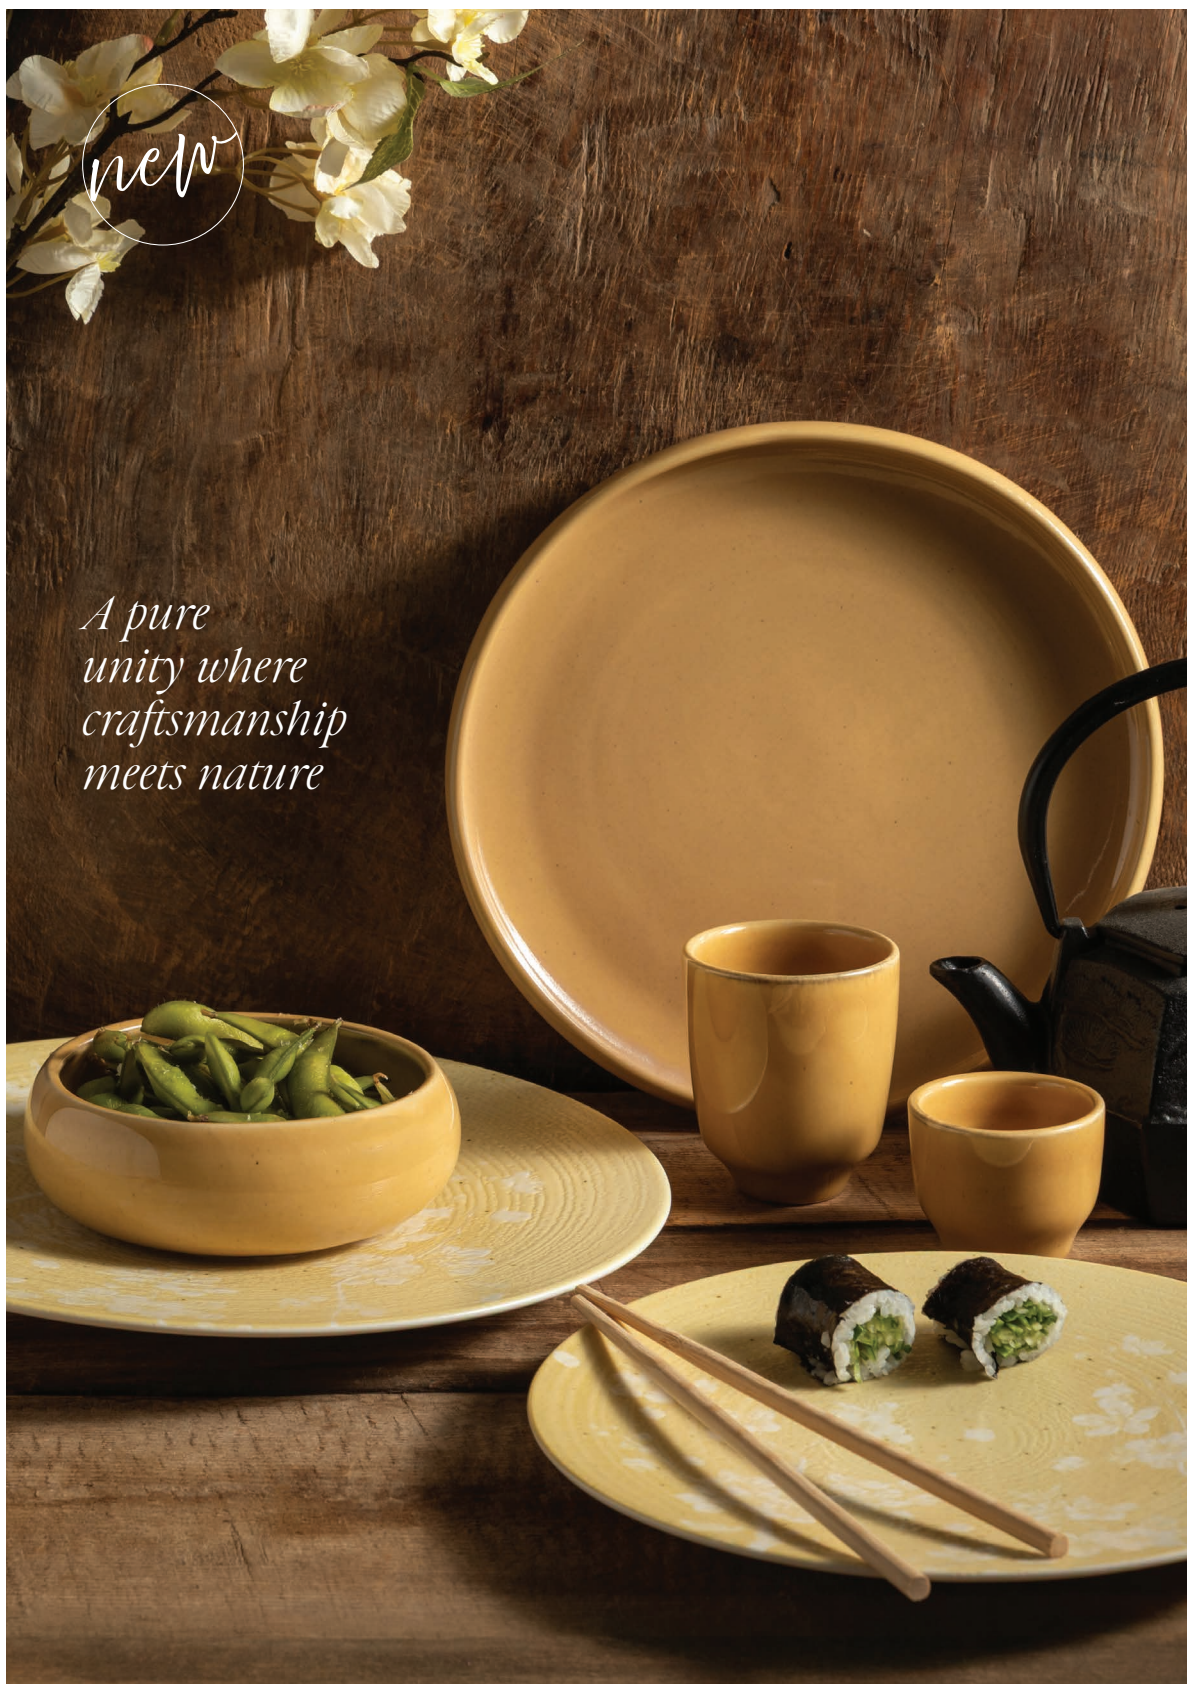

new

*A pure
unity where
craftsmanship
meets nature*