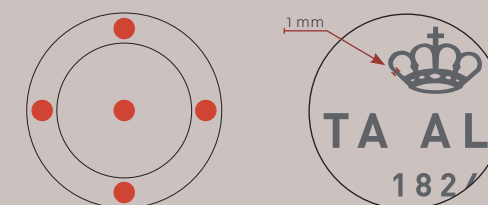

LOGOS

O logótipo poderá ser aplicado em qualquer parte do prato, no centro, devendo, no entanto, ter sempre a validação de desenvolvimento.
Espessura da filagem para logótipos positivos e negativos - 1 mm
Espaçamento entre traços, por exemplo, em tipos de letras: 1 mm

The logo can be applied anywhere on the plate, including in the center, it must always be approved by the development team.
Line thickness for positive and negative logos - minimum: 1 mm
Spacing between strokes, e.g., in fonts: minimum 1 mm

El logotipo puede aplicarse en cualquier parte del plato, incluyendo en el centro, No obstante, requerirá el visto bueno del equipo de desarrollo.
Grosor del contorno para logotipos positivos y negativos - mínimo 1 mm
Espaciado entre trazos, por ejemplo, en fuentes: mínimo 1 mm

Le logo peut être placé n'importe où sur l'assiette, y compris au centre, réserve de validation par notre Bureau d'Étude.
Épaisseur du filet pour les logos positifs et négatifs - minimum 1 mm
Espacement entre les traits, par exemple dans les différents caractères: minimum 1 mm