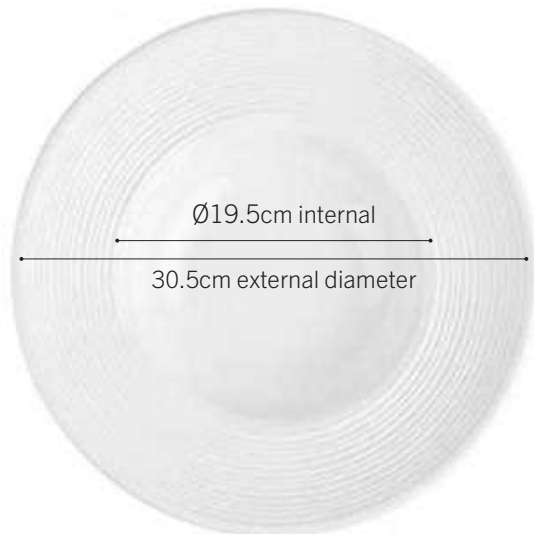

PULITO COLLECTION™

SERVEWARE

Attention: Melamine is not microwave or oven safe.

123460EU

11147EU