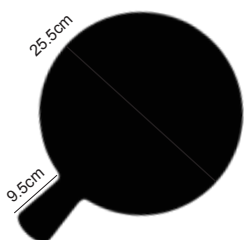

NEW

12451EU

Smokehouse Melamine Collection
Round Serving Paddle Gray

Ø25.5 x 1.5cm with 9.5cm handle

6/12