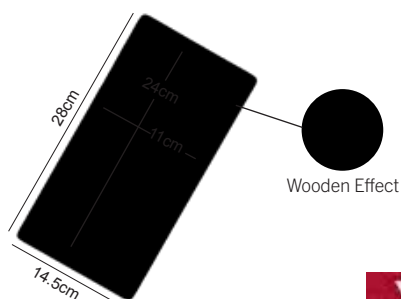

NEW

12453EU

Smokehouse Melamine Collection
Rectangular Serving Tray Gray

28 x 14.5 x 1.5cm

📦 6/12