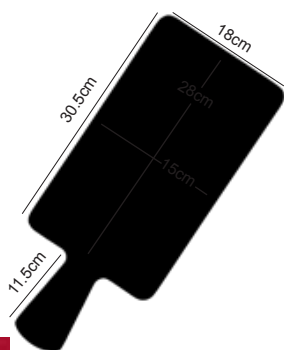

Onyx Melamine Collection  
Rectangular Serving Tray Black

28 x 14.5 x 1.5cm

📦 6/12

**NEW**

12461EU

Timber Melamine Collection  
Rectangular Serving Tray Tan

28 x 14.5 x 1.5cm

📦 6/12