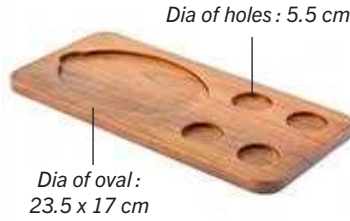

Compatible Ramekins:

- RAM2FBKEU
- RAM2FWEU
- RAM2WEU
- RAM2BKEU
- RAM3WEU
- RAM3RWEU
- RAM3RREU
- RAM3RBKEU
- RAM3RXEU
- RAM4RWEU
- RAM4RBKEU
- 5073
- 5063

10709

Fatija Serving Board
Acacia Wood, Rectangular
Fits 10746

47 x 22.5 x 2cm

1/12