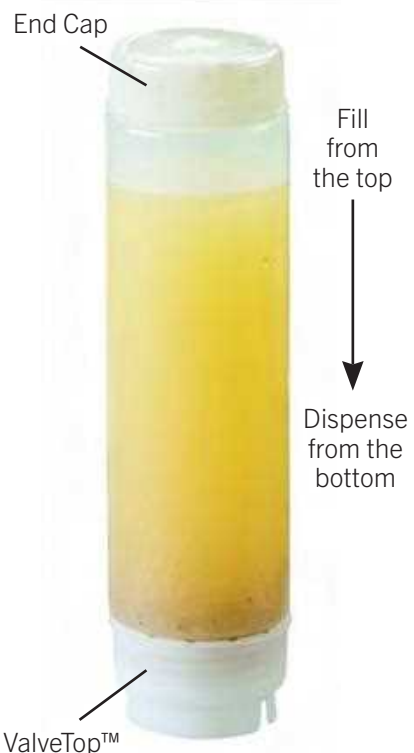

INVERTATOP™ | 53MM VALVE TOP & END CAPS

Valve Top Assembly

53mm

📦 12/300