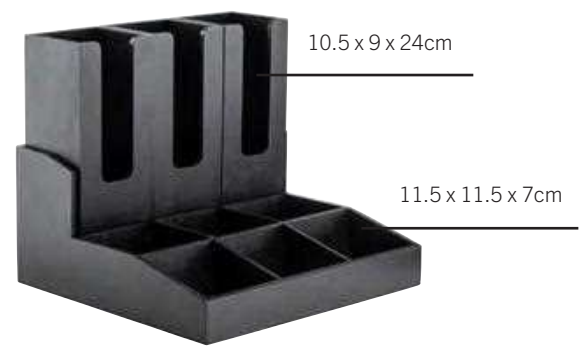

NEW

**HOT BEVERAGE | COFFEE CONDIMENT ORGANIZERS**

NEW 12689

Coffee Condiment Organizer,  
Natural Bamboo,  
(9) Compartments,  
(3) Cup/Lid Holders

38 x 35.5 x 19cm

1/2

NEW 12690

Coffee Condiment Organizer,  
Black Painted Bamboo,  
(9) Compartments,  
(3) Cup/Lid Holders