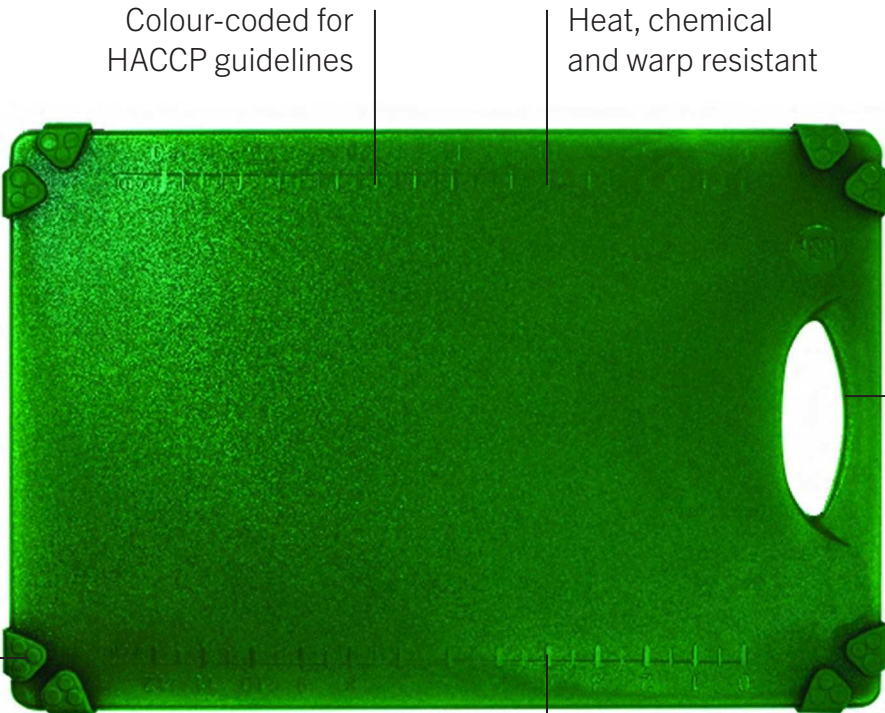

38 x 50 x 1.3cm

45.5 x 61 x 1.3cm

1/6

1/6

1/6

THESE  
BOARDS  
REALLY  
MAKE  
THE  
CUT

Colour-coded for HACCP guidelines

Heat, chemical and warp resistant