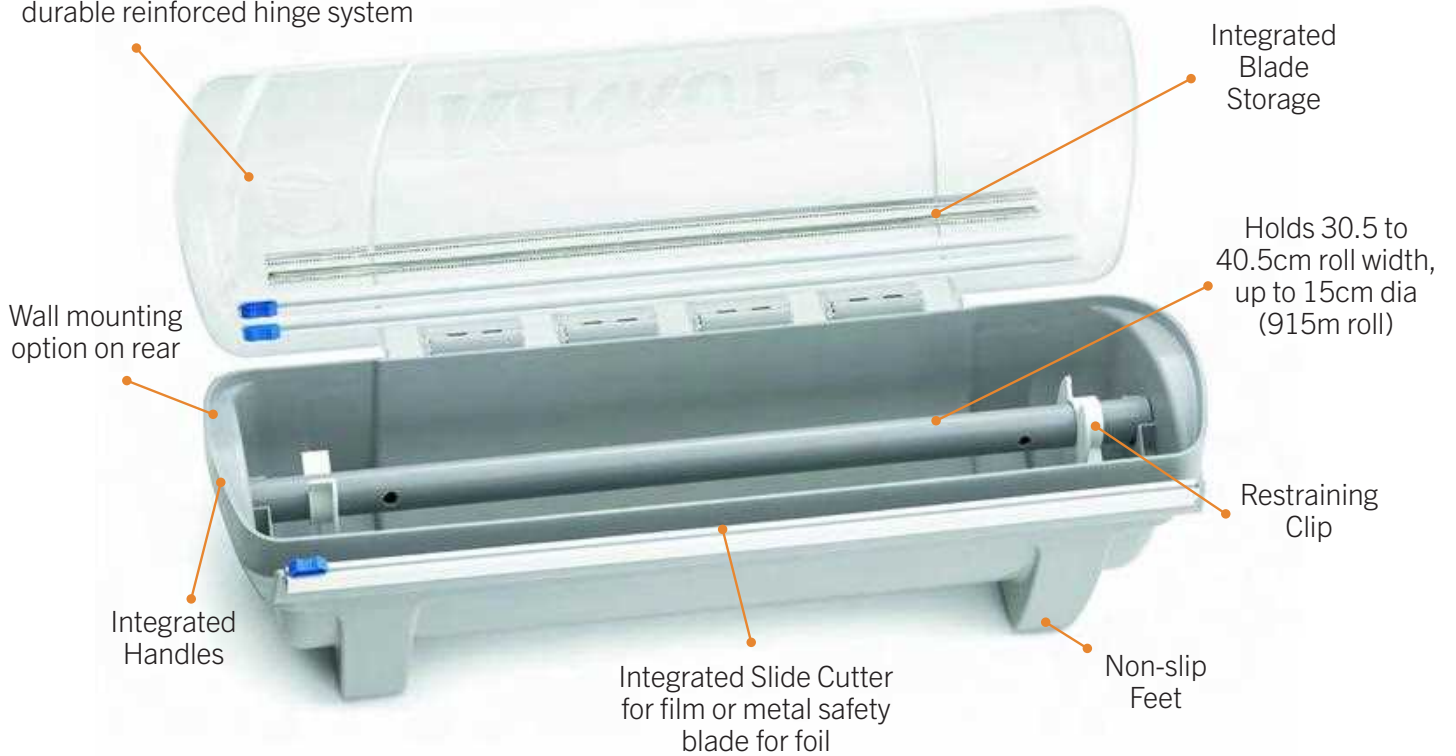

KENKUT® 3 | FILM & FOIL DISPENSER

Hygienic design, complies to HACCP and food code standards while making film and foil dispensing easy, efficient and safe.

Stay-open Lid for easy loading with durable reinforced hinge system