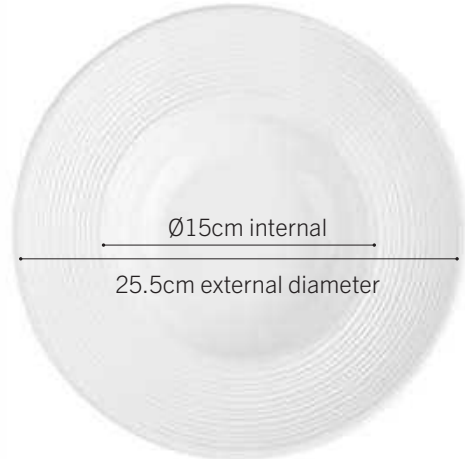

PULITO COLLECTION™

SERVEWARE

Attention: Melamine is not microwave or oven safe.

123460EU