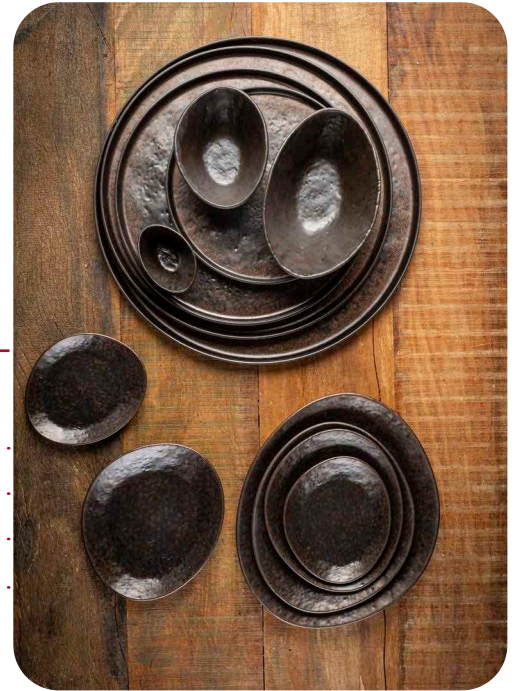

LUNARA COLLECTION™ | MELAMINE SERVEWARE

Attention: Melamine is not microwave or oven safe.

Round Platter
Melamine, Brown
Copper Effects

Ø27.5 x 2cm

6/12

123517BREU

Round Platter
Melamine, Brown
Copper Effects

Ø35.5 x 2cm

6/12

123518BREU

Round Platter
Melamine, Brown
Copper Effects

Ø40.5 x 2cm

4/8

123519BREU

Round Platter
Melamine, Brown
Copper Effects

Ø 45.5 x 2cm

4/8

Plate
Melamine, Brown
Copper Effect

17.5 x 15cm x 2cm

6/48

Plate
Melamine, Brown
Copper Effect

22.5 x 19.5 x 2cm

6/24

Round Bowl
Melamine, Brown
Copper Effect

10 x 7 x 6cm
(100ml)

6/96

Round Bowl
Melamine, Brown
Copper Effect

16 x 12.5 x 9.5cm
(370ml)

6/24

Round Bowl
Melamine, Brown
Copper Effect

23 x 15 x 9.5cm
(850ml)

6/12

Plate
Melamine, Brown
Copper Effect

26.5 x 23 x 3cm

6/12

Plate
Melamine, Brown
Copper Effect

33.5 x 28.5 x 3cm

6/12