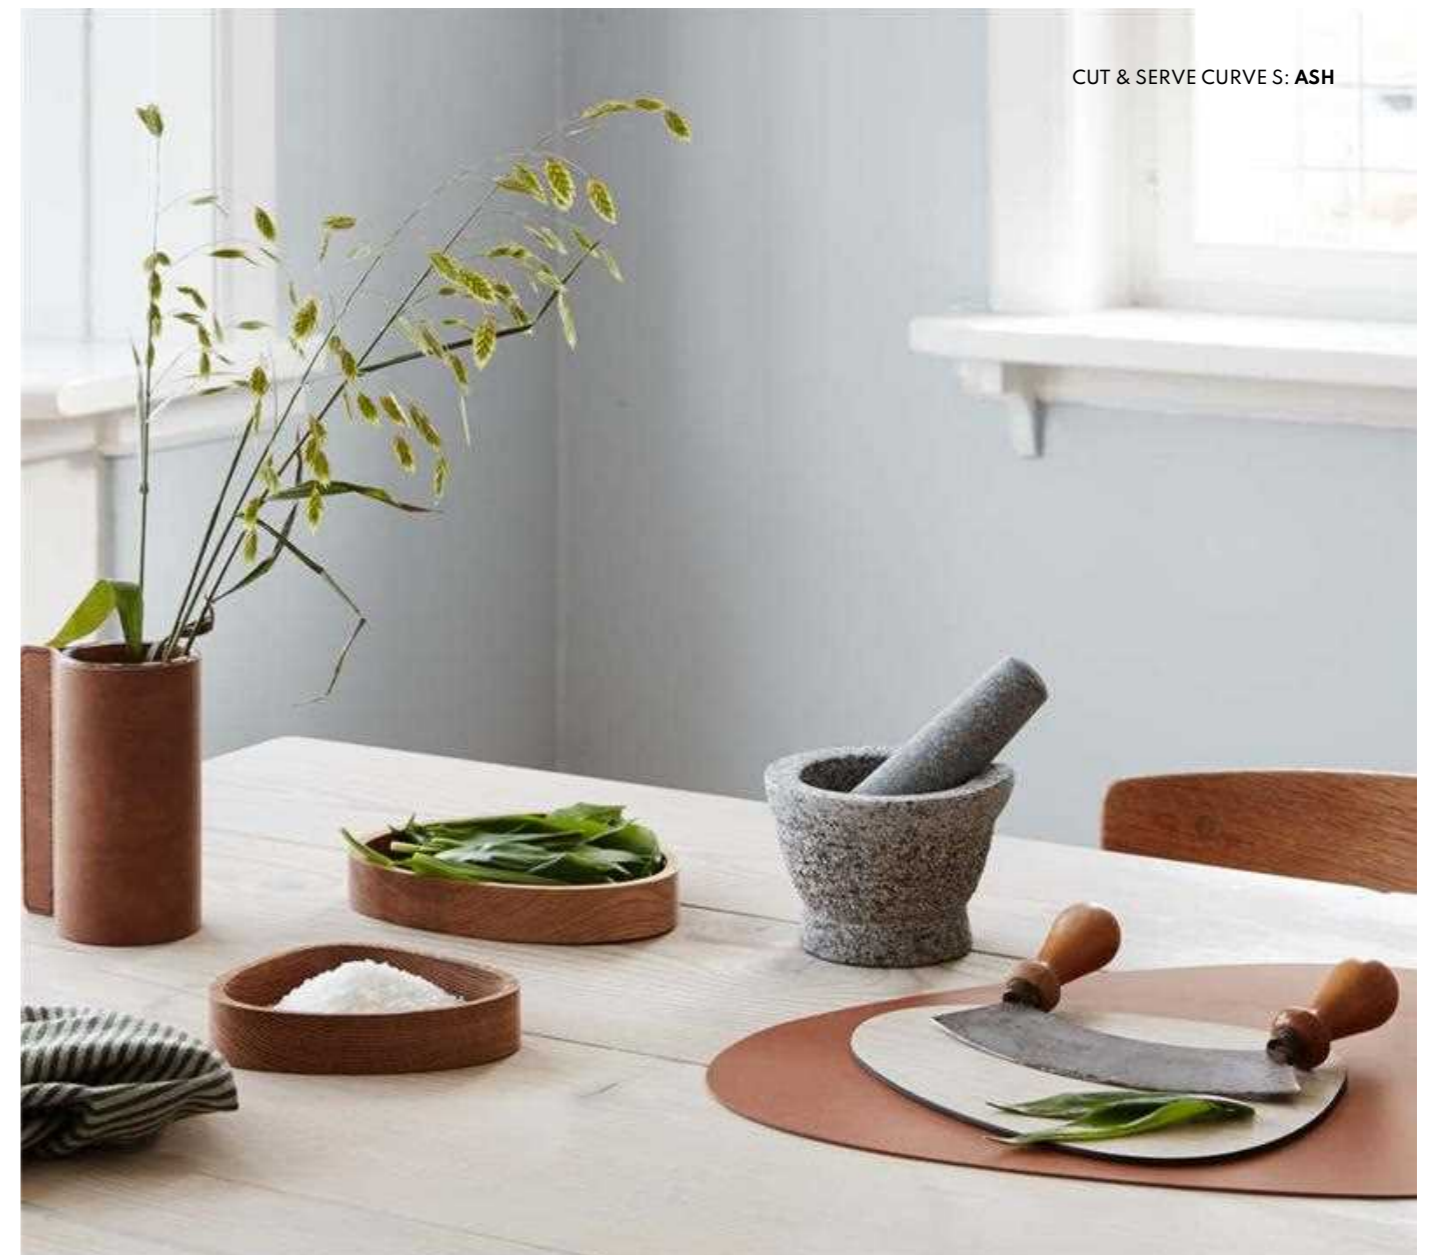

CUT & SERVE CURVE L: ASH

By mixing high aesthetics and functionality, the boards can be used as cutting boards in the kitchen, trivets for hot pans and pots on the dining table, for serving snacks and dishes, and as plates in the table setting. The versatility of our Cut & Serve boards allows you to effortlessly add a touch of detail to any occasion and everyday life.