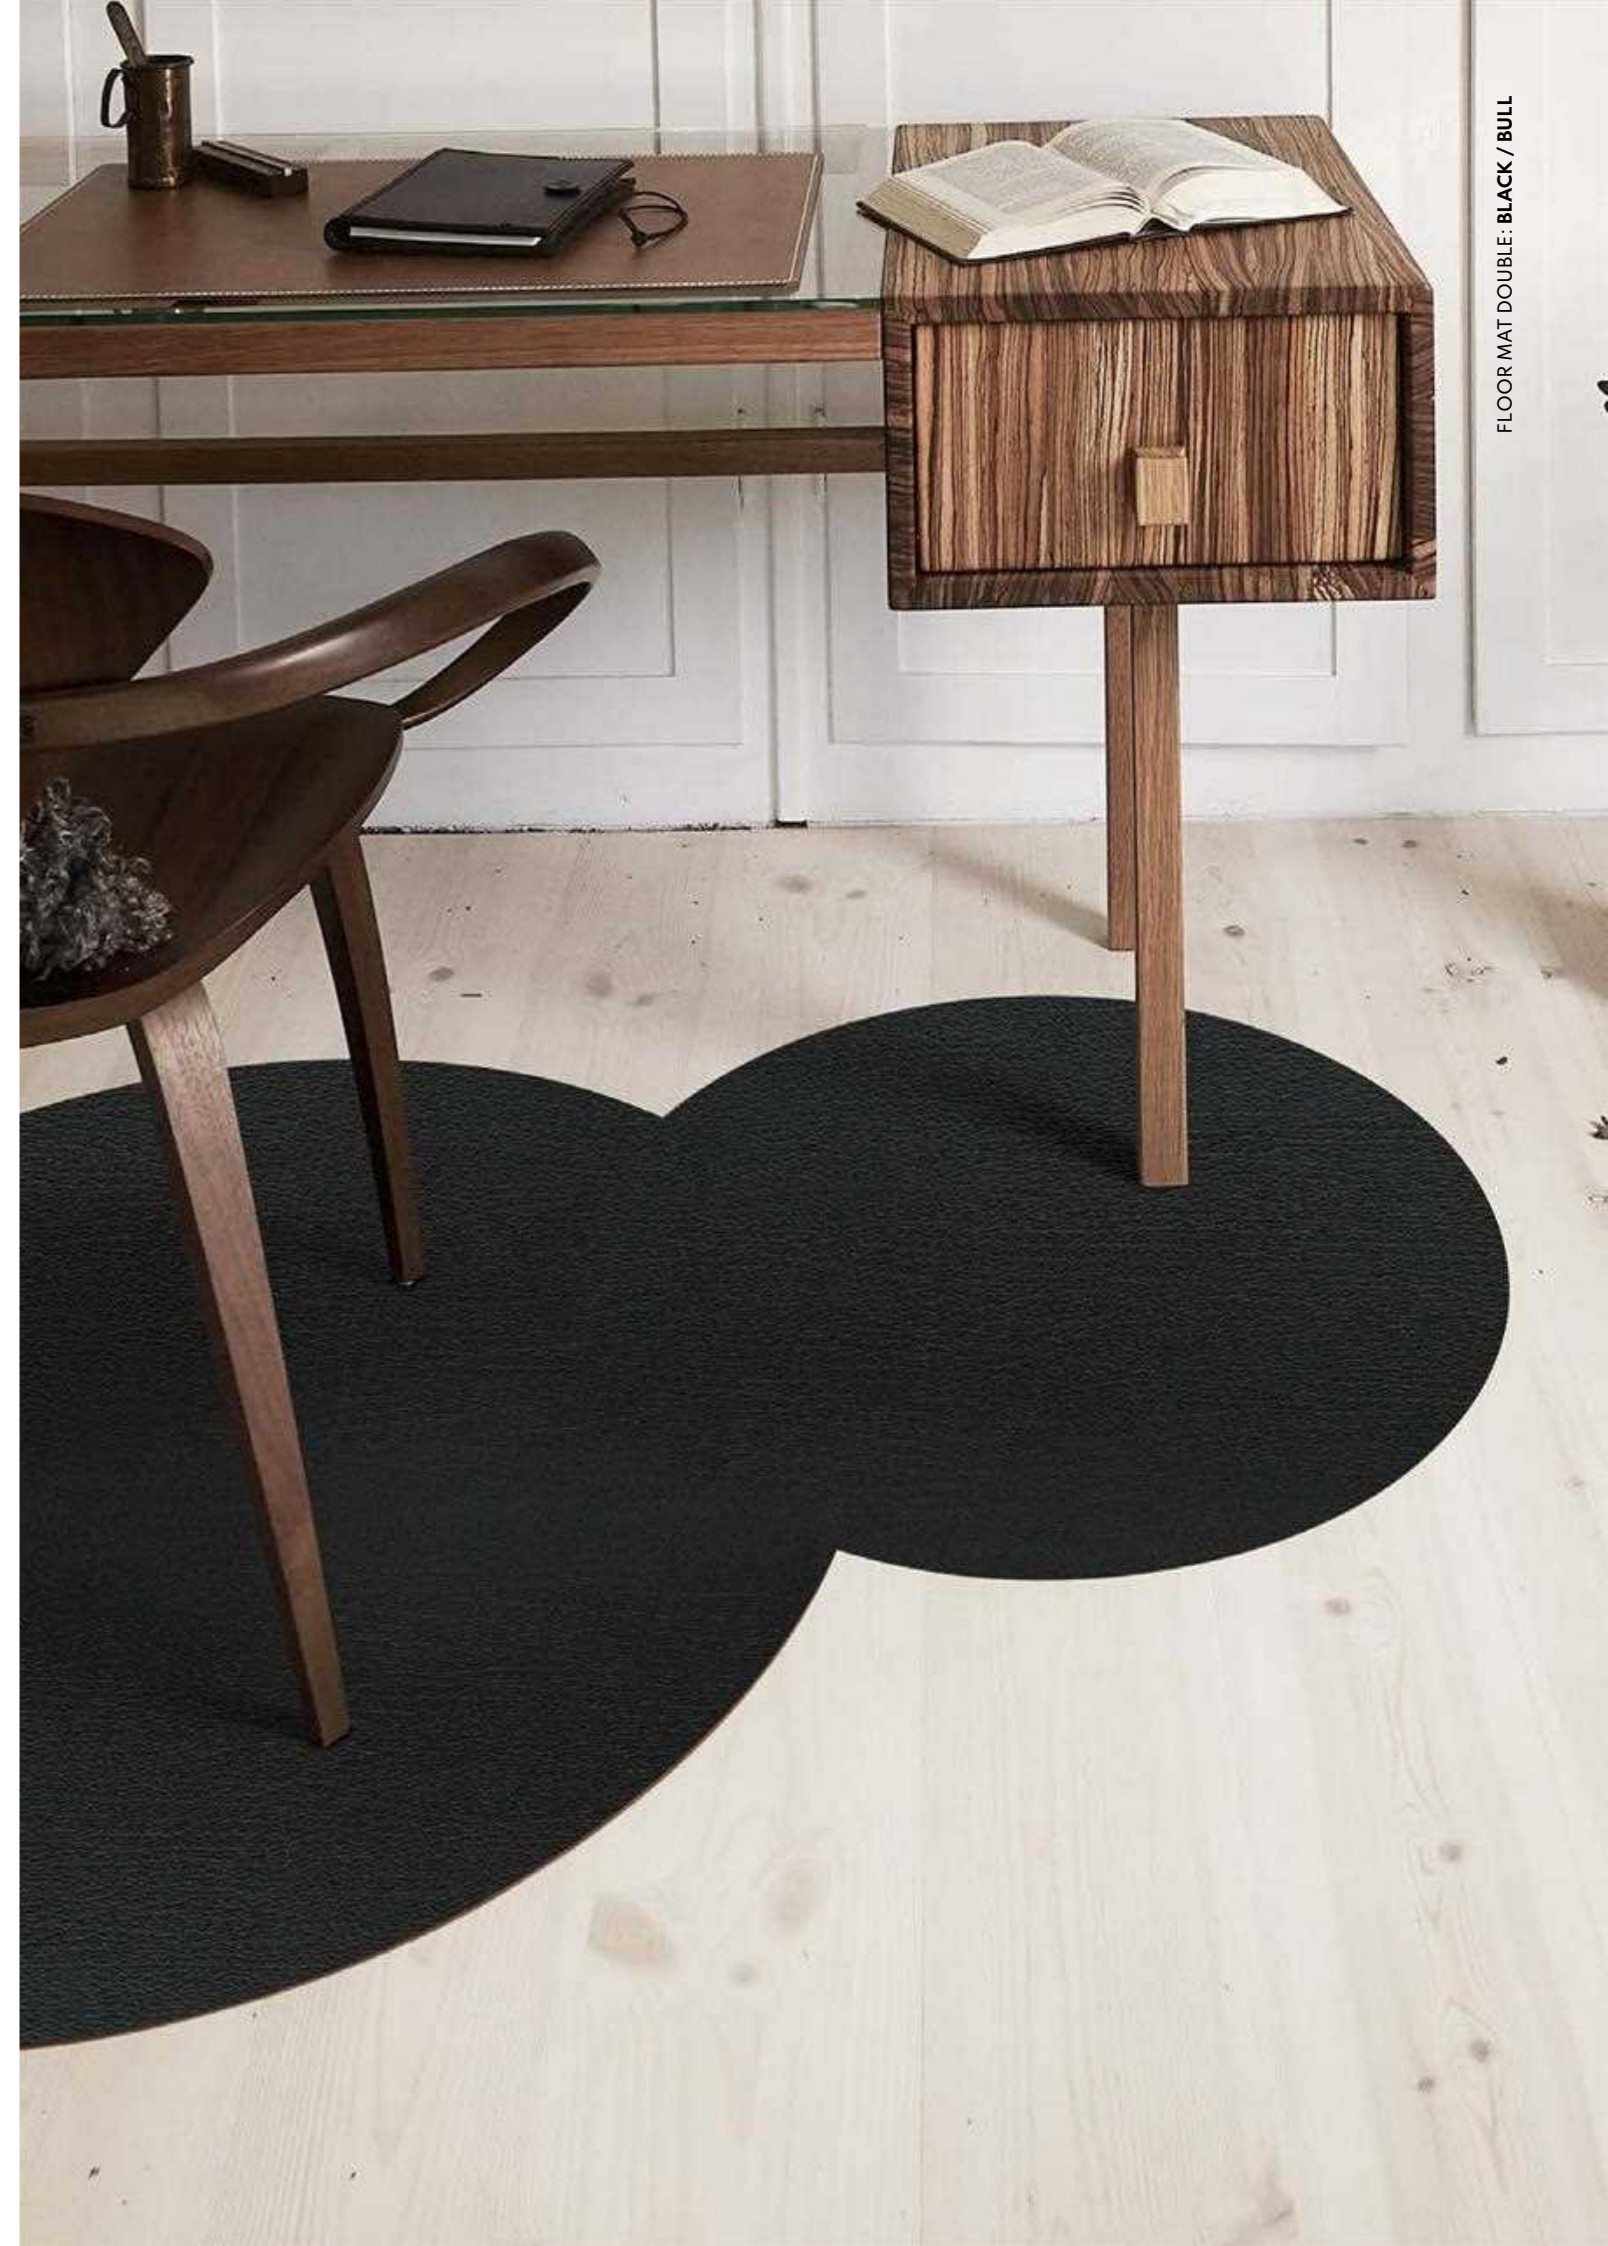

FLOOR MAT DOUBLE: **BLACK / BULL**