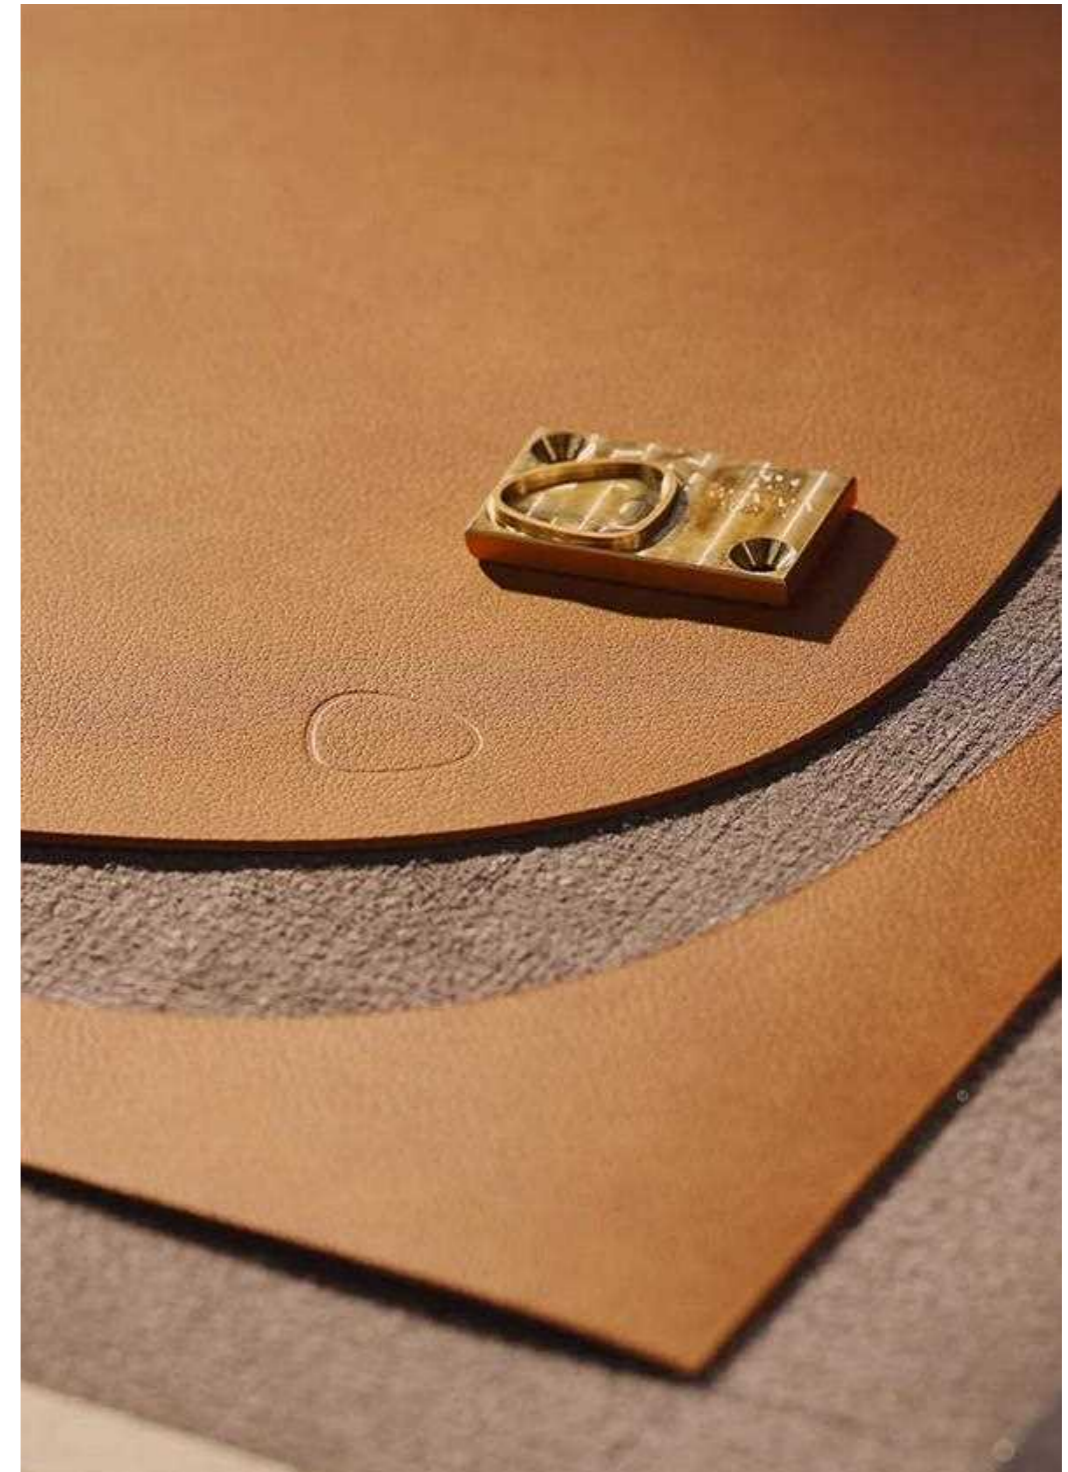

MADE IN DENMARK

We Take Pride in Designing and Crafting Recycled Leather Products Locally at Our Headquarters and In-House Production Facility in Aarhus, Denmark

In both design and production, we're deeply committed to ensuring the highest quality and aesthetic standards for our products. This dedication is reflected in our decision to keep both design and production in Denmark. Whenever possible, we insist on our

own local production in Aarhus and to cooperate with local suppliers. This local approach allows us to maintain a hands-on role throughout the entire process, ensuring we uphold our standards while minimizing transportation related to production.