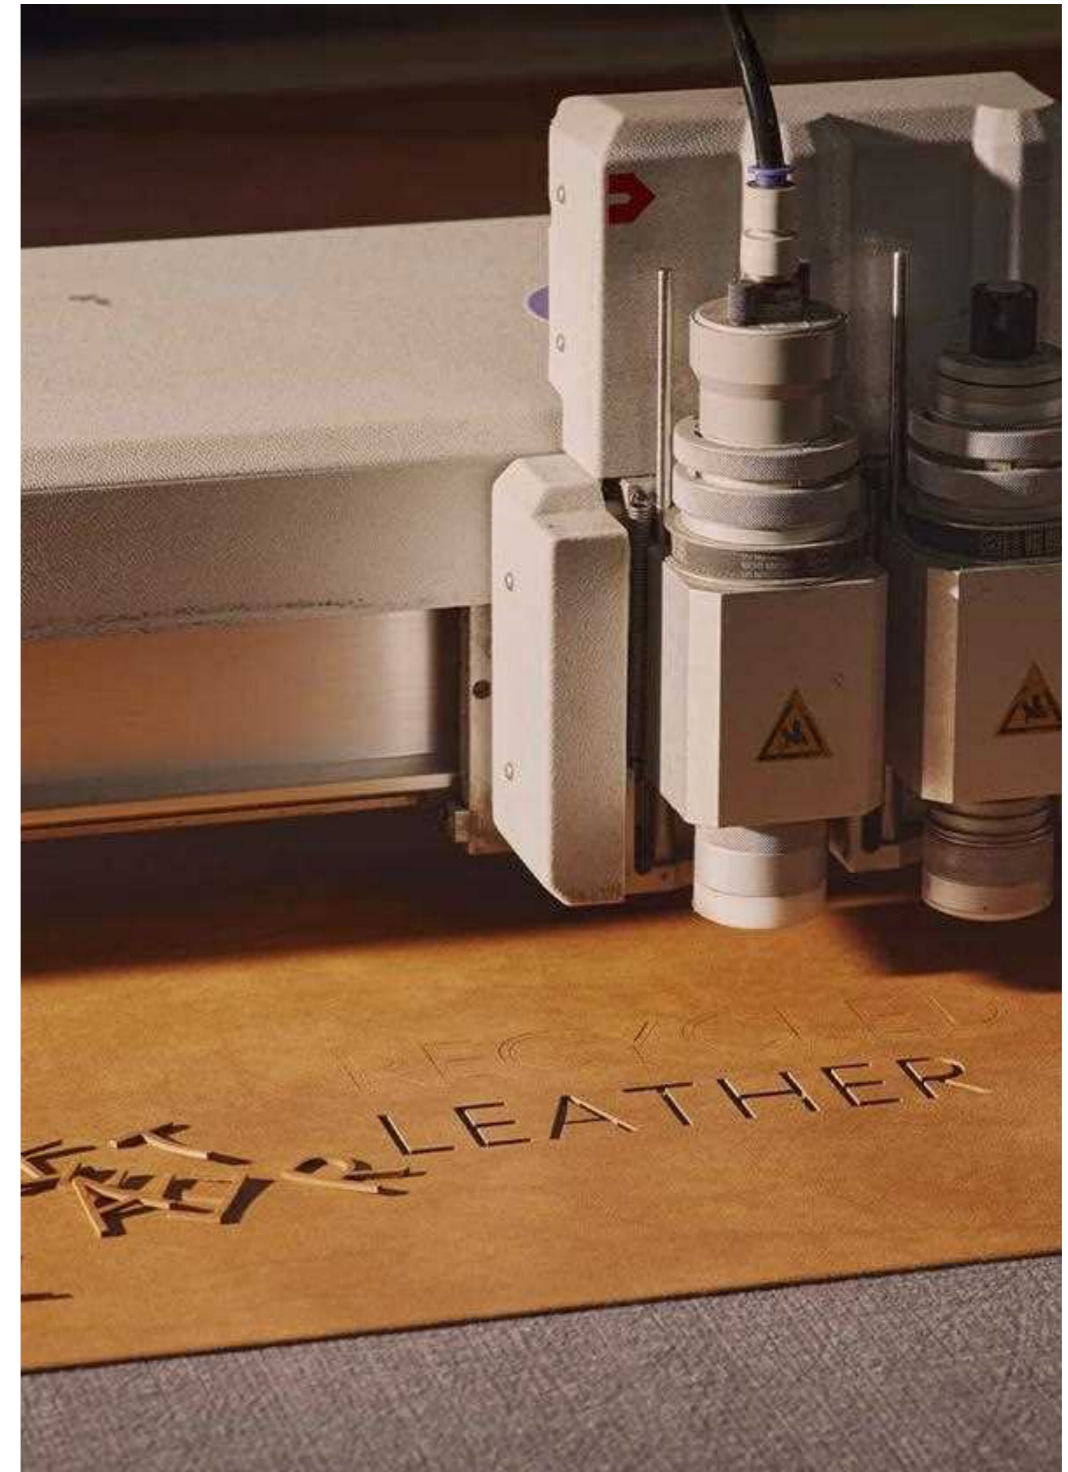

OEKO-TEX® CERTIFIED

A Quality to Trust, Through
Rigorous Testing and Precision

At the heart of LIND DNA, our OEKO-TEX® LEATHER STANDARD certified recycled leather stands as a testament to our commitment to both environmental responsibility and premium quality. By reimagining leather waste, we're not only contributing to the reduction of environmental impact but also ensuring that each product crafted is done

so with integrity and care. OEKO-TEX® is an internationally recognized certification that ensures textiles and leather products meet strict safety and environmental standards. The certification focuses on verifying that materials are free from harmful chemicals and substances, making them safe for both consumers and the environment.

OEKO-TEX® LEATHER STANDARD, 2076-316L, DTI