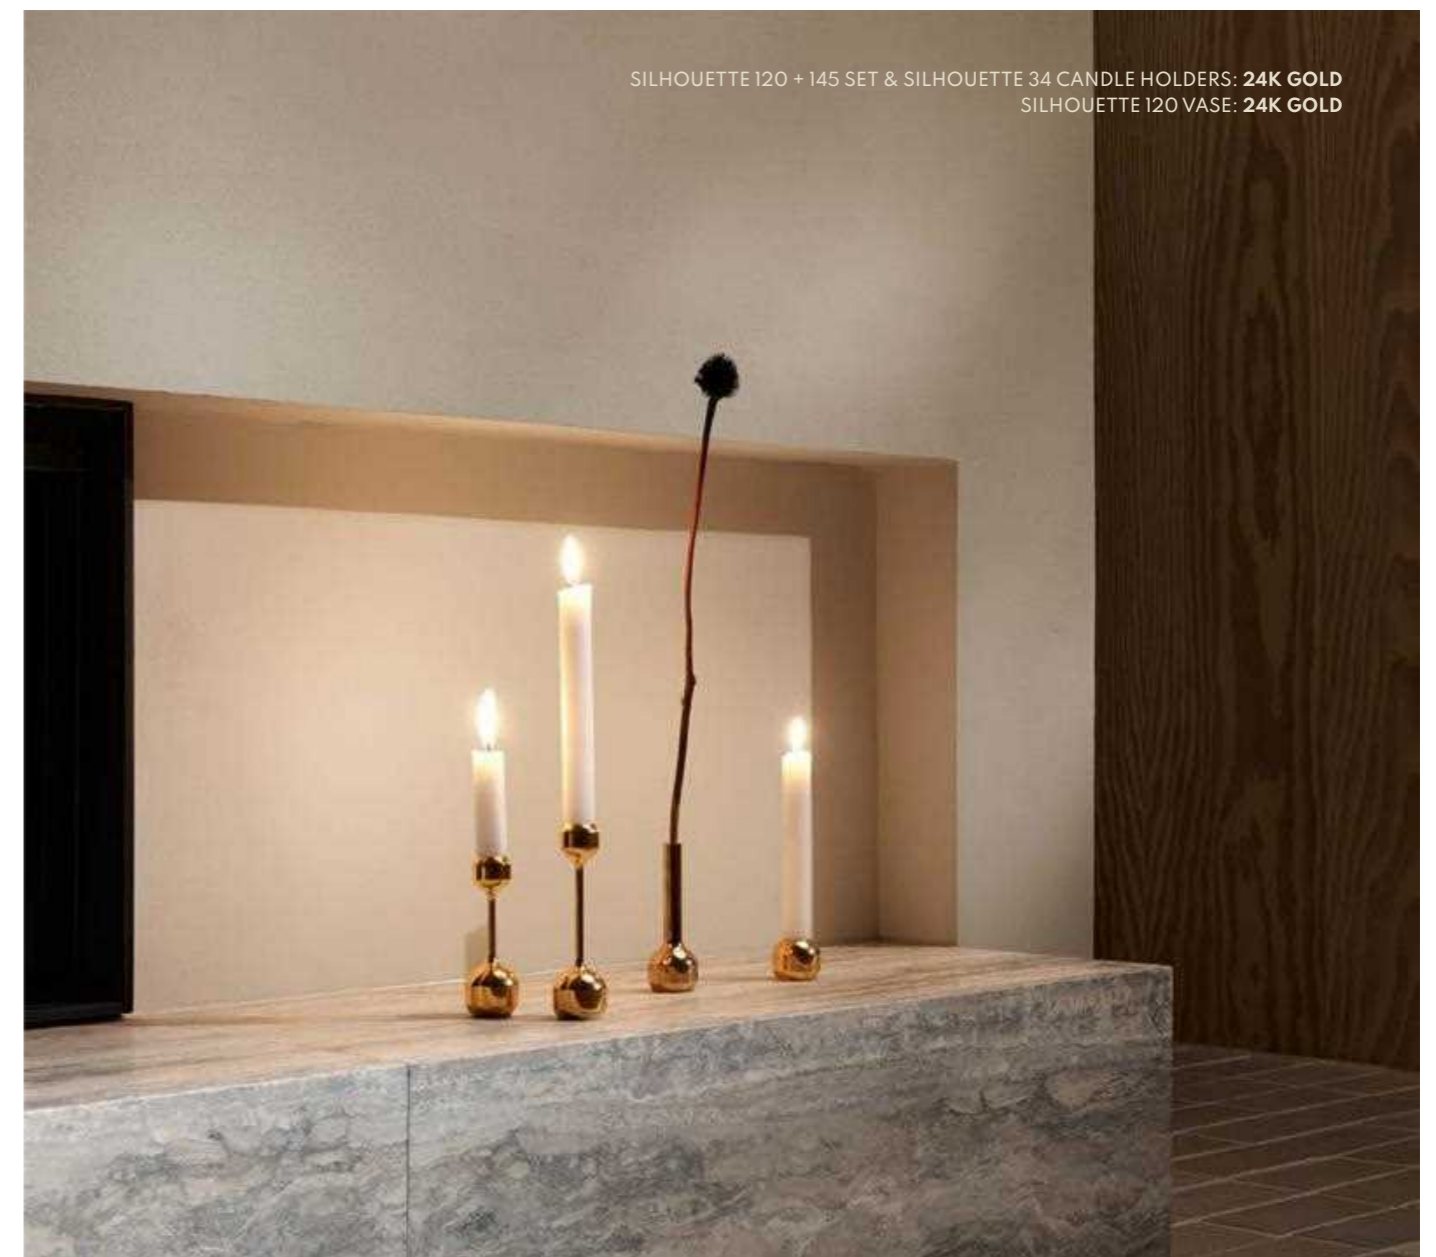

CLOUD HOOK

BEAR HOOK

FROG HOOK

MONKEY HOOK

SILHOUETTE COLLECTION

Our Silhouette collection unveils a truly characteristic production process, proudly unfolding within the heart of Denmark. A result of meticulous craftsmanship, where all stages are performed by skilled hands. Every piece within the collection is carefully designed with simplified shapes and repeated proportions. Crafted to perfection, the Silhouette collection is brought to life from solid steel, then adorned with a generous coat of genuine 24K gold, chrome, or black finishes.

SILHOUETTE 145 CANDLE HOLDER: **CHROME**

The Silhouette collection comprises three types of candle holders and a matching vase. It features two tall candle holders of varying heights and a low candle holder, that mirrors the design of the base of the taller ones. Each piece can be styled individually or combined to create a cohesive arrangement. All designs are available in the three finishes: 24K gold, chrome, and black to suit any preference, and complement a variety of styles and settings with its timeless elegance.