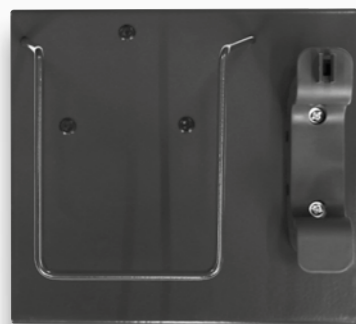

IRON ORGANIZER

Metal, anthracite
Anti-theft system
Size: W 220 x H 200 mm

Art.-No.: 20501

IRON HOLDER

Wall mounted
Plastic, metal
Size: L 135 x W 100 x H 450 mm

Art.-No.: 20503