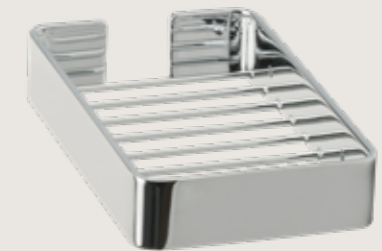

SOAP BASKET

Solid brass-Chrome finish
Size: L 140 x W 85 X H 25 mm

Art.-No.: 41100-024