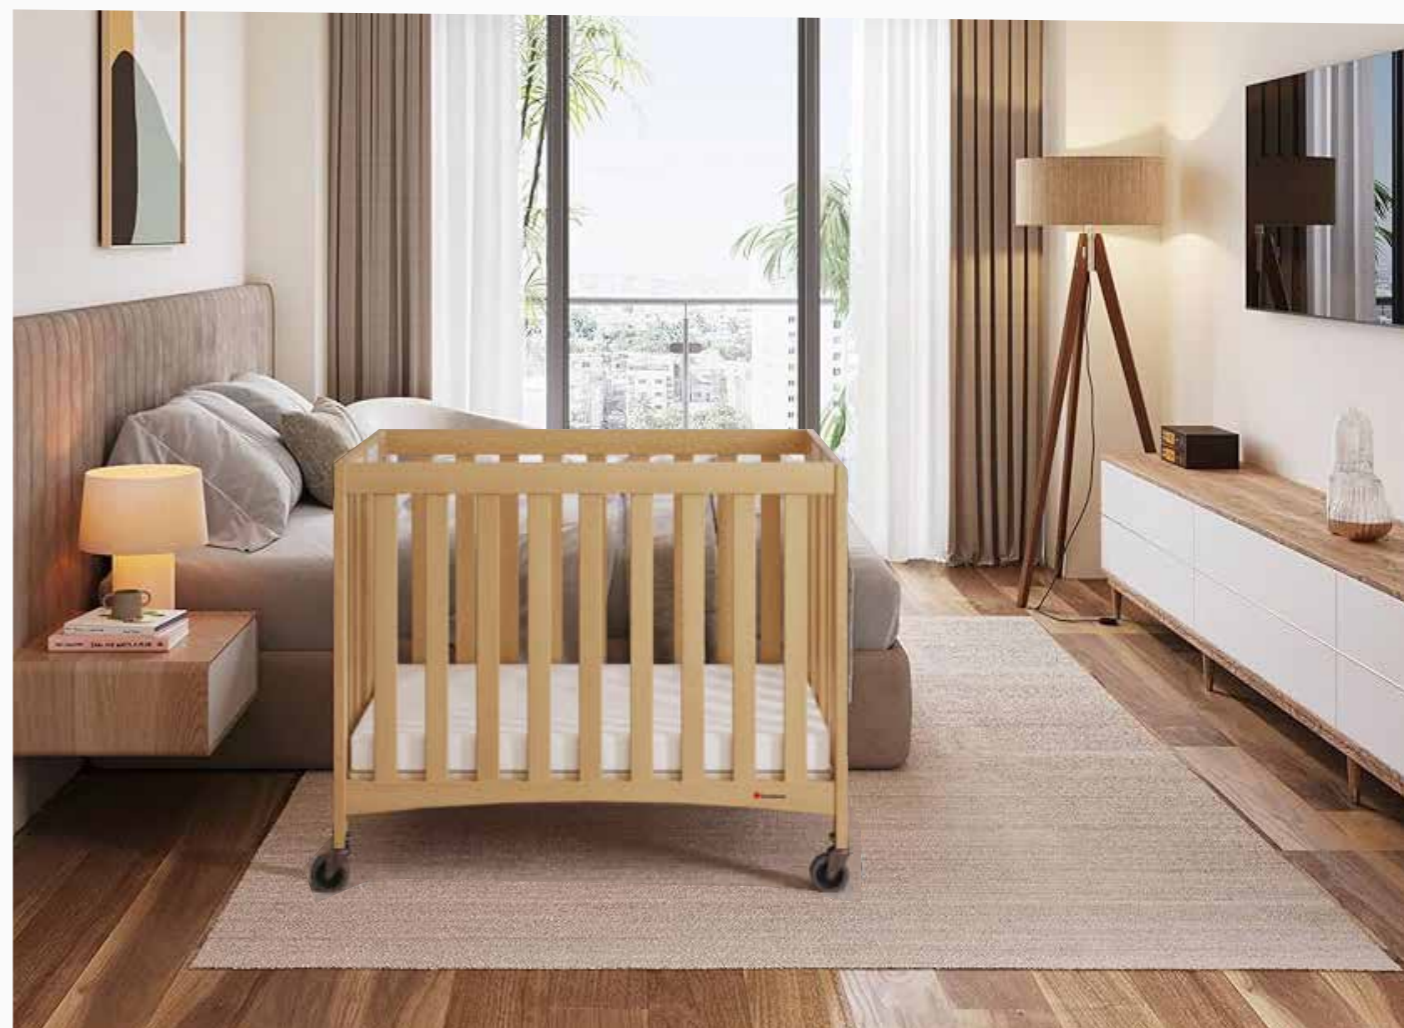

## TRAVEL SLEEPER

Folding baby crib  
 Made of solid wood  
 Compact+ heavy-duty folding  
 Oversized 3" commercial casters  
 2 locking casters for stationary position  
 Assembled Weight: 20 kg  
 Incl. 5 cm InfaPure foam mattress

Art.-No.: 98100-NT

Closed: L 102 x W 25 x H 85cm

Meets all applicable mandatory and voluntary  
 CPSC and ASTM safety standards

Open: L 102 x W 66 x H 85 cm

## CRIB COVER

Protects cribs while in folded position  
 Made of heavy-duty nylon  
 Assembled Weight: 0,9 kg  
 L 112 x W 36 x H 74 cm

Art.-No.: 98TSB-CC.

Matching  
 Boutique &  
 Travel Sleeper