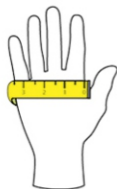

MARIMEA MANUSII

LUNGIMEA MINIMA
A MANUSII (INCH)

	XXS	XS	S	M	L	XL	XXL	3XL	4XL
	5	6	7	8	9	10	11	12	13