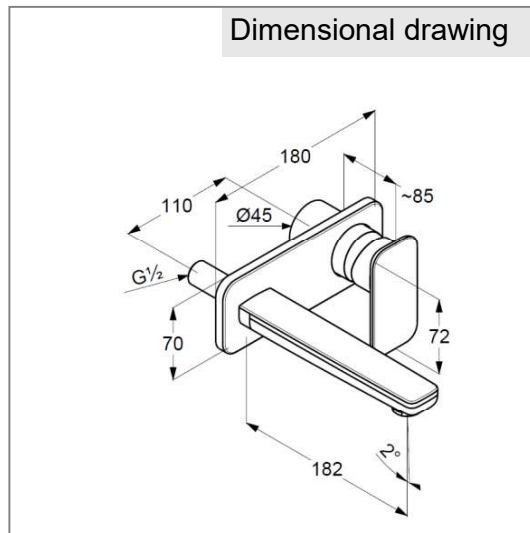

Product: KLUDI E2 concealed 2 hole single lever basin mixer, projection 180 mm, trim set

Ref.: 492440575

Product description

concealed 2 hole single lever basin mixer
 trim set
 wall mounting
 solid lever
 aerator M 24 x 1
 flow rate 7 l/min at 3 bar
 wall outlet 180 mm
 without pre-installation set
 KLUDI item no. 38243

Finishes:
 05 chrome

Product picture

Advertisement

wall mounted mixer, manufacturer KLUDI GmbH & Co. KG
 KLUDI E2 item no. 492440575
 type: concealed 2 hole single lever basin mixer, trim set, with wall outlet 180 mm, chrome plated brass, solid lever chrome plated metal, aerator M 24 x 1, flow rate 7,0 l/min at 3 bar, concealed wall unions
 dimensions: nozzle projection: 182 mm, lever projection: 85 mm, lever: 72 mm, centre distance: 110 mm, cover plate: 70/180 mm
 Suitable for pre-installation set KLUDI item no. 38243, not included.

Dimensional drawing

Flow rate diagram