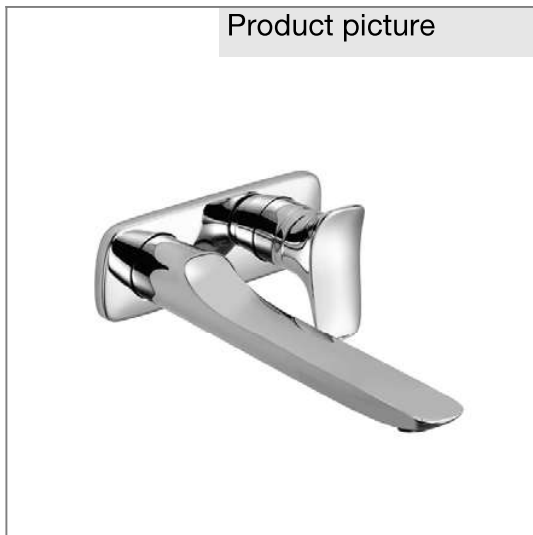

Product: KLUDI AMBA concealed 2 hole single lever basin mixer, projection 220 mm, trim set

Ref.: 532450575

Product description

concealed 2 hole single lever basin mixer
 trim set
 wall mounting
 solid lever
 aerator M 24 x 1
 flow rate 5 l/min at 3 bar
 wall outlet 220 mm
 without pre-installation set
 KLUDI item no. 38243

Finishes:
 05 chrome

Product picture

Advertisement

wall mounted mixer, manufacturer KLUDI GmbH & Co. KG
 KLUDI AMBA item no. 532450575
 type: concealed 2 hole single lever basin mixer, trim set, with wall outlet 220 mm, chrome plated brass, solid lever chrome plated metal, aerator M 24 x 1, flow rate 5,0 l/min at 3 bar, concealed wall unions
 dimensions: nozzle projection: 252 mm, lever projection: 75 mm, lever: 57 mm, centre distance: 110 mm, cover plate: 71/200 mm
 Suitable for pre-installation set KLUDI item no. 38243, not included.