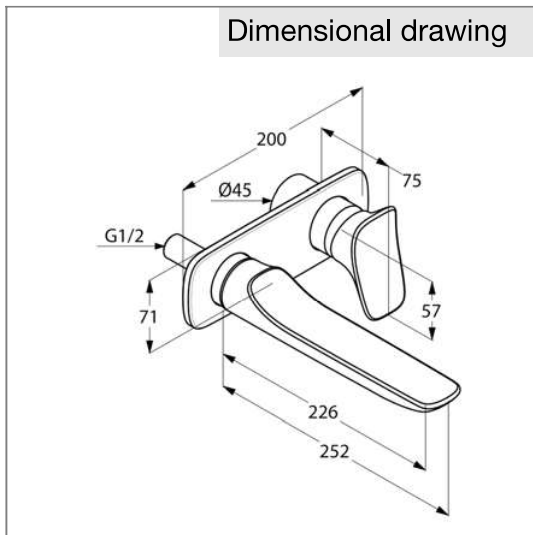

Product: KLUDI AMBA concealed 2 hole single lever basin mixer, projection 220 mm, trim set

Ref.: 532450575

Product description

concealed 2 hole single lever basin mixer
 trim set
 wall mounting
 solid lever
 aerator M 24 x 1
 flow rate 5 l/min at 3 bar
 wall outlet 220 mm
 without pre-installation set
 KLUDI item no. 38243

Finishes:
 05 chrome

Product picture

Advertisement

wall mounted mixer, manufacturer KLUDI GmbH & Co. KG
 KLUDI AMBA item no. 532450575
 type: concealed 2 hole single lever basin mixer, trim set, with wall outlet 220 mm, chrome plated brass, solid lever chrome plated metal, aerator M 24 x 1, flow rate 5,0 l/min at 3 bar, concealed wall unions
 dimensions: nozzle projection: 252 mm, lever projection: 75 mm, lever: 57 mm, centre distance: 110 mm, cover plate: 71/200 mm
 Suitable for pre-installation set KLUDI item no. 38243, not included.

Dimensional drawing

Flow rate diagram