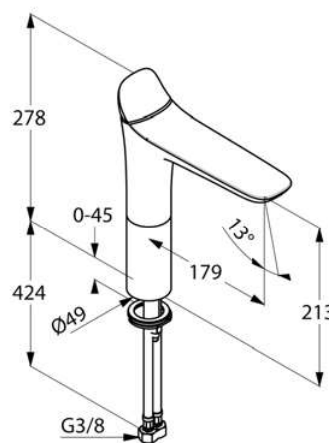

Product: KLUDI AMBA single lever sink mixer DN 15
height 213 mm

Ref.: 532960575

Product description

single lever sink mixer DN 15
single hole mounted
solid lever
ceramic cartridge
aerator M 24 x 1
flow rate 4,3 l/min at 3 bar
flexible high pressure supply tubes 3/8 inch
rapid installation set

Finishes:
05 chrome

Product picture

Advertisement

single lever sink mixer, manufacturer KLUDI GmbH & Co. KG
KLUDI AMBA item no. 532960575
type: single lever sink mixer height 213 mm, DN 15 / PN 10, chrome plated brass,
solid lever chrome plated metal, ceramic cartridge K-28, aerator M 24 x 1, flow rate
4,3 l/min at 3 bar, flexible high pressure supply tubes 3/8 inch with DVGW / W270
approval, rapid installation set
dimensions: height: 278 mm, nozzle height: 213 mm, projection: 179 mm

Dimensional drawing

Flow rate diagram